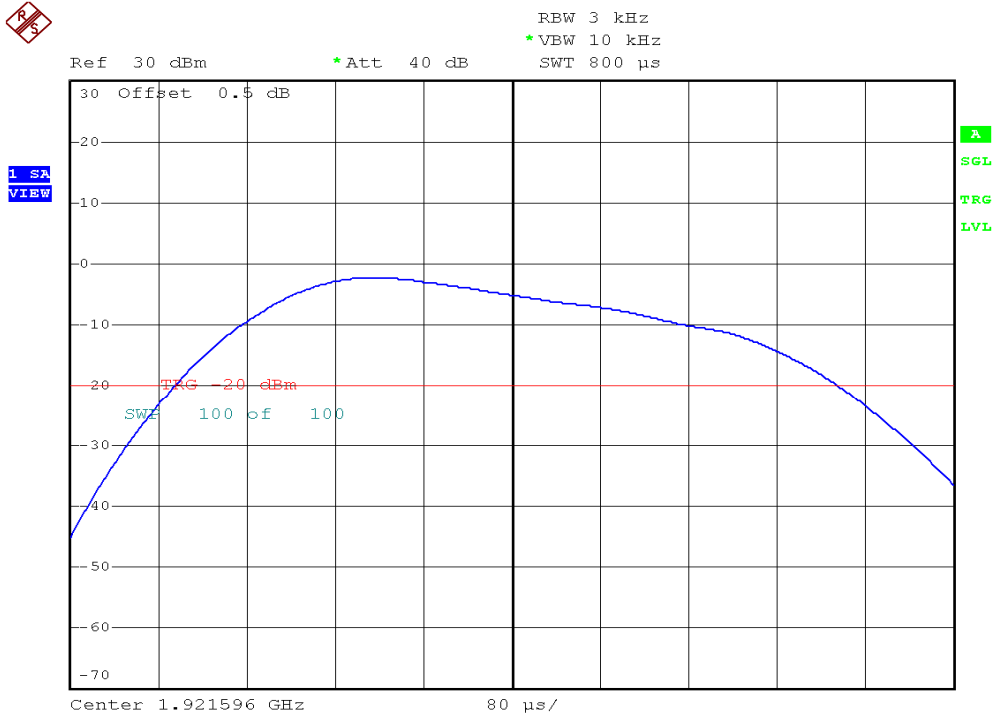

INTERTEK TESTING SERVICES

Power Spectral Density Plots

Base unit, Lowest channel, Traffic carrier

Base unit, Highest channel, Traffic carrier

INTERTEK TESTING SERVICES

Power Spectral Density Plots

Base unit, Lowest channel, Dummy carrier

Base unit, Highest channel, Dummy carrier