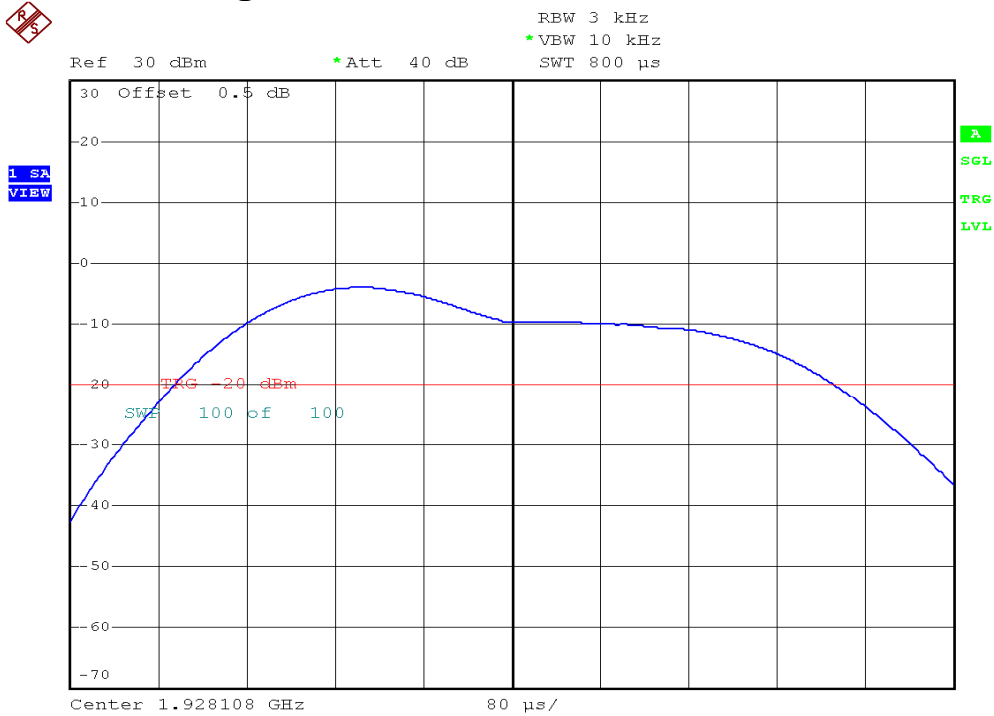

INTERTEK TESTING SERVICES

Power Spectral Density Plots

Base unit, Lowest channel, Traffic carrier

Base unit, Highest channel, Traffic carrier

INTERTEK TESTING SERVICES

Power Spectral Density Plots

Base unit, Lowest channel, Dummy carrier

Base unit, Highest channel, Dummy carrier