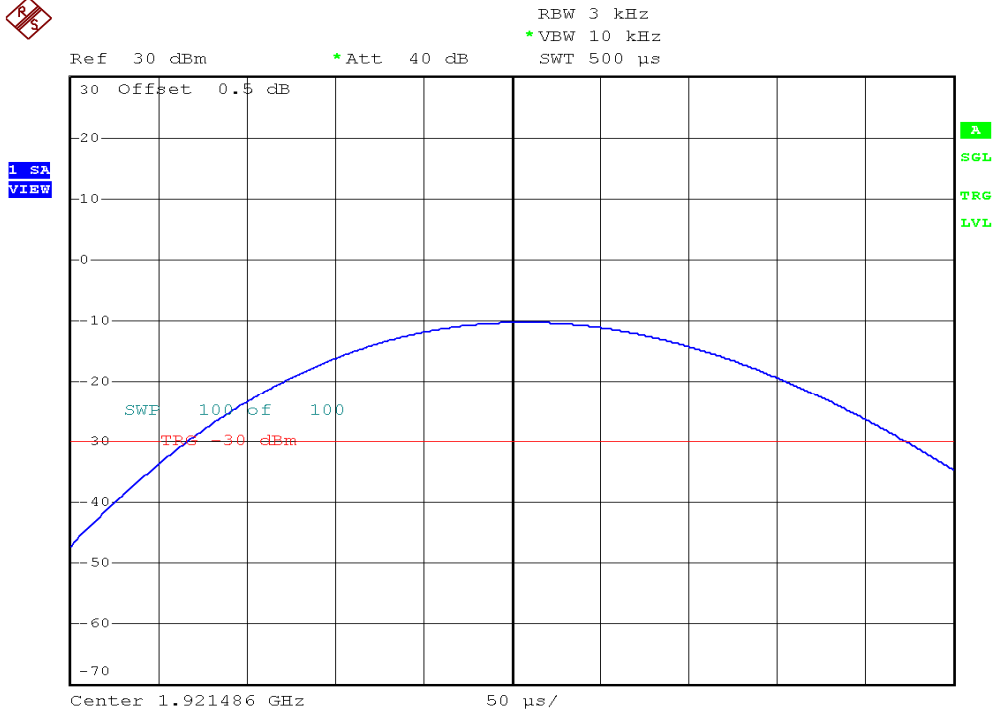

INTERTEK TESTING SERVICES

Power Spectral Density Plots

Base unit, Lowest channel, Traffic carrier

Base unit, Highest channel, Traffic carrier

INTERTEK TESTING SERVICES

Power Spectral Density Plots

Base unit, Lowest channel, Dummy carrier

Base unit, Highest channel, Dummy carrier