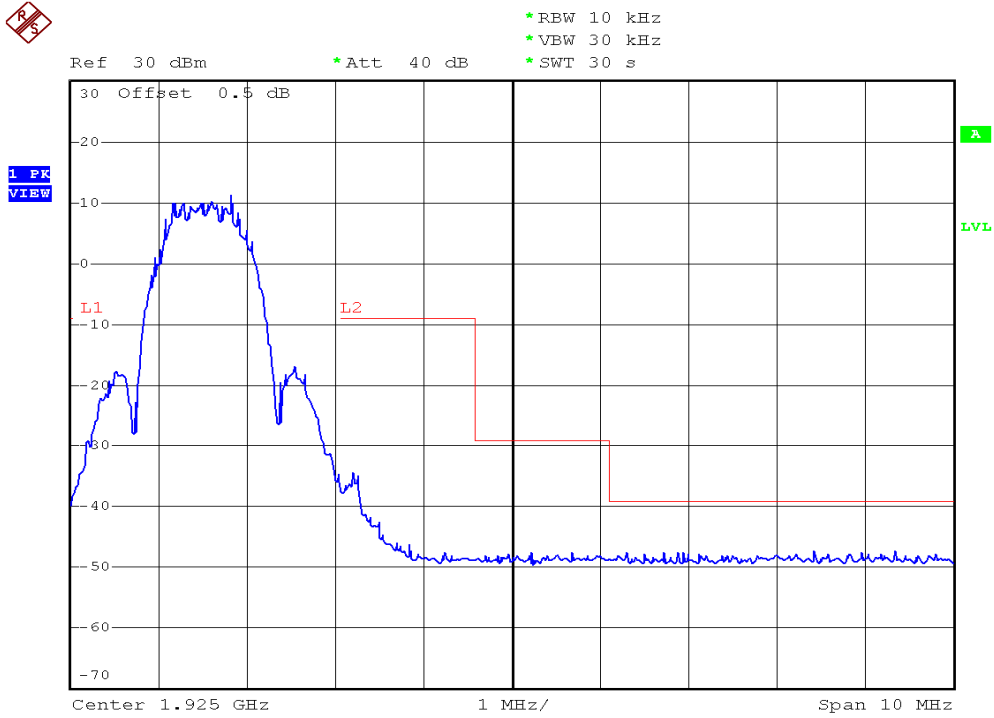

INTERTEK TESTING SERVICES

Unwanted Emission Inside The Sub-Band Plots

Base unit, Lowest channel, Traffic carrier

Base unit, Highest channel, Traffic carrier

INTERTEK TESTING SERVICES

Unwanted Emission Inside The Sub-Band Plots

Base unit, Lowest channel, Dummy carrier

Base unit, Highest channel, Dummy carrier