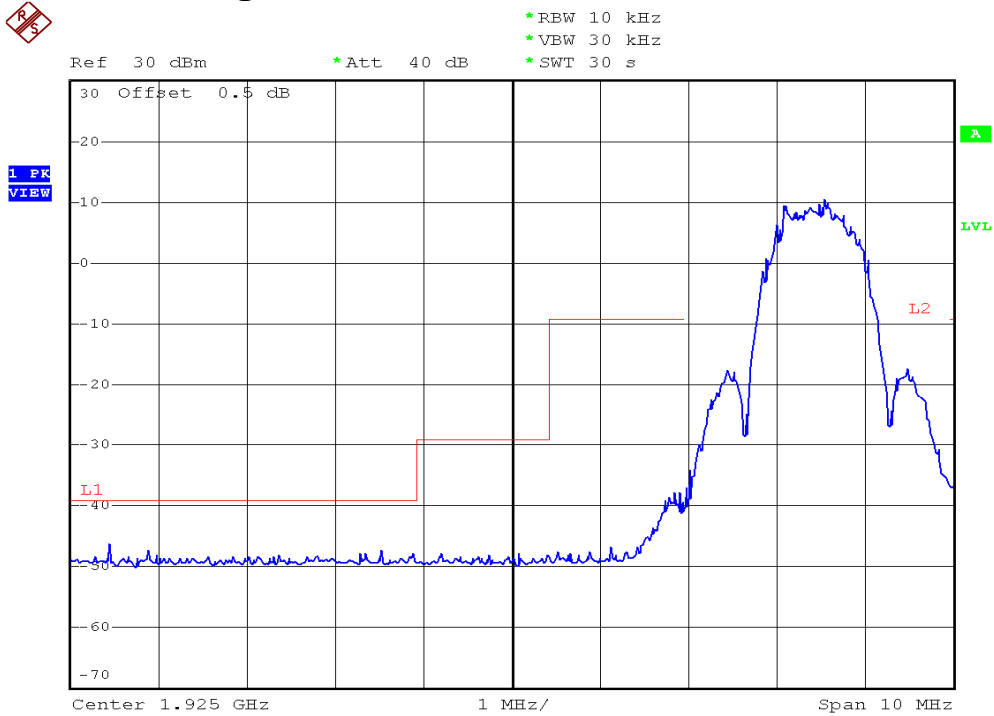

INTERTEK TESTING SERVICES

Unwanted Emission Inside The Sub-Band Plots

Base unit, Lowest channel, Traffic carrier

Base unit, Highest channel, Traffic carrier

INTERTEK TESTING SERVICES

Unwanted Emission Inside The Sub-Band Plots

Base unit, Lowest channel, Dummy carrier

Base unit, Highest channel, Dummy carrier