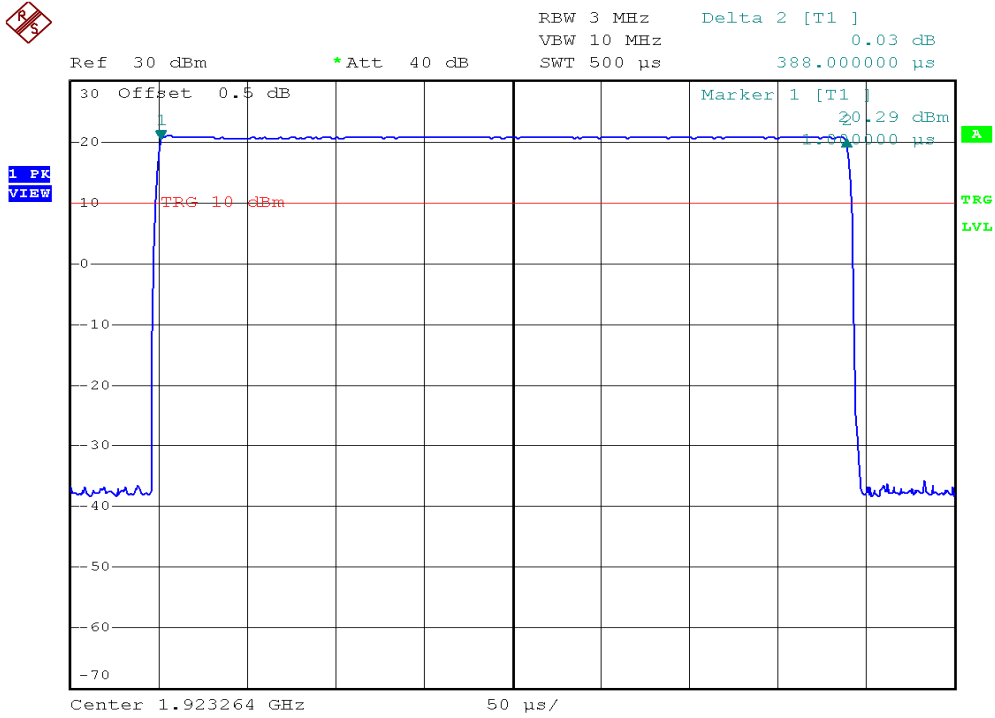

INTERTEK TESTING SERVICES

Transmitter ON Time Plots

Plot B5A

Plot B5B