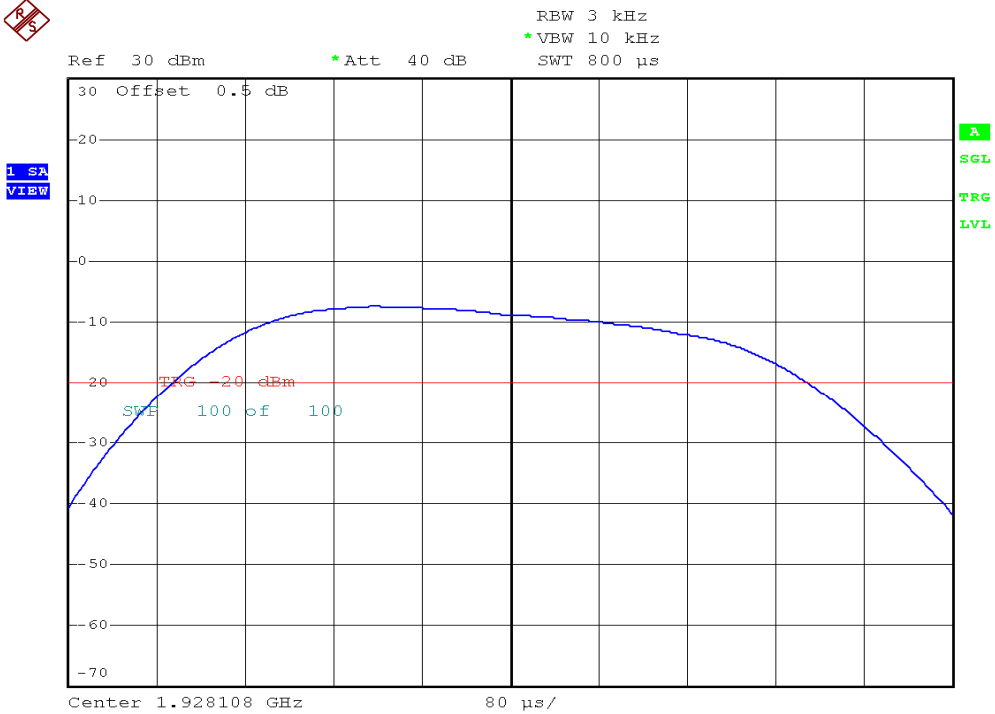

Plot B3C

Plot B3B