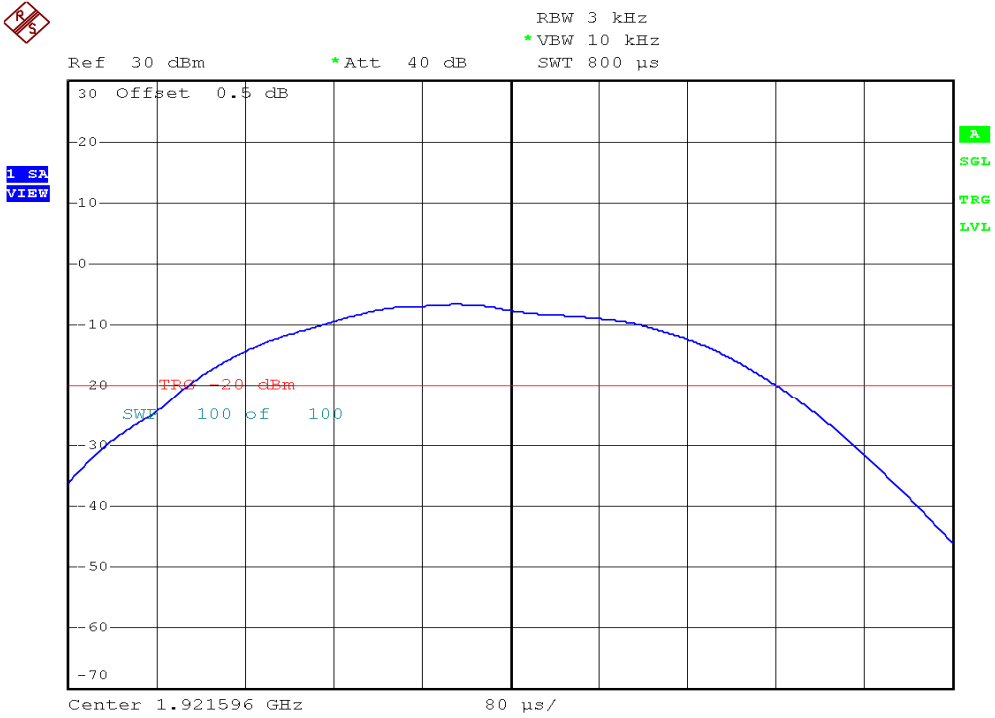

INTERTEK TESTING SERVICES

Power Spectral Density Plots

Plot B3A