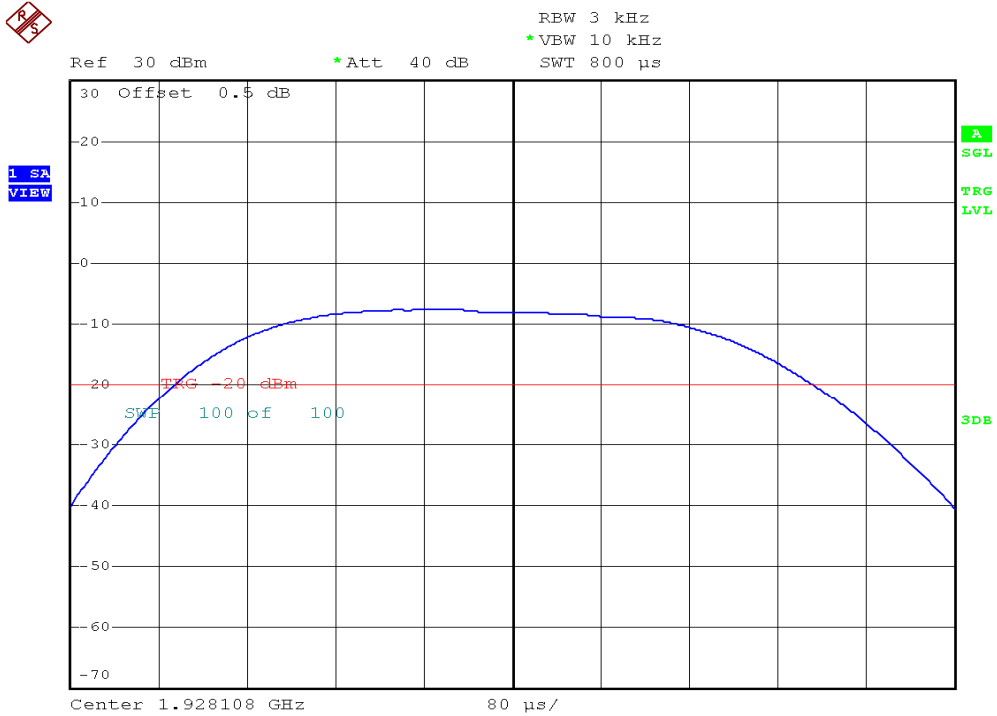

INTERTEK TESTING SERVICES

Power Spectral Density Plots

Plot B3A1

Plot B3B1

INTERTEK TESTING SERVICES

Power Spectral Density Plots

Plot B3C1

Plot B3D1

INTERTEK TESTING SERVICES

Power Spectral Density Plots

Plot B3A2

Plot B3B2

INTERTEK TESTING SERVICES

Power Spectral Density Plots

Plot B3C2

Plot B3D2

INTERTEK TESTING SERVICES

Power Spectral Density Plots

Plot H3A

Plot H3B