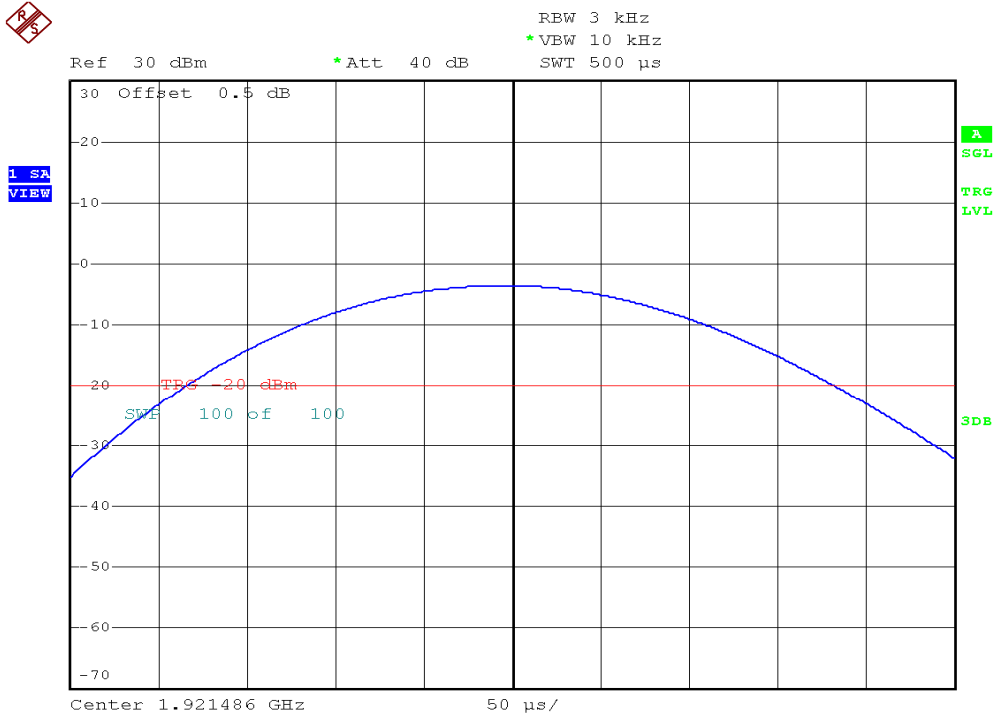

INTERTEK TESTING SERVICES

Power Spectral Density Plots

Plot B3A1

Plot B3B1

INTERTEK TESTING SERVICES

Power Spectral Density Plots

Plot B3C1

Plot B3D1

INTERTEK TESTING SERVICES

Power Spectral Density Plots

Plot B3A2

Plot B3B2

INTERTEK TESTING SERVICES

Power Spectral Density Plots

Plot B3C2

Plot B3D2

INTERTEK TESTING SERVICES

Power Spectral Density Plots

Plot H3A

Plot H3B