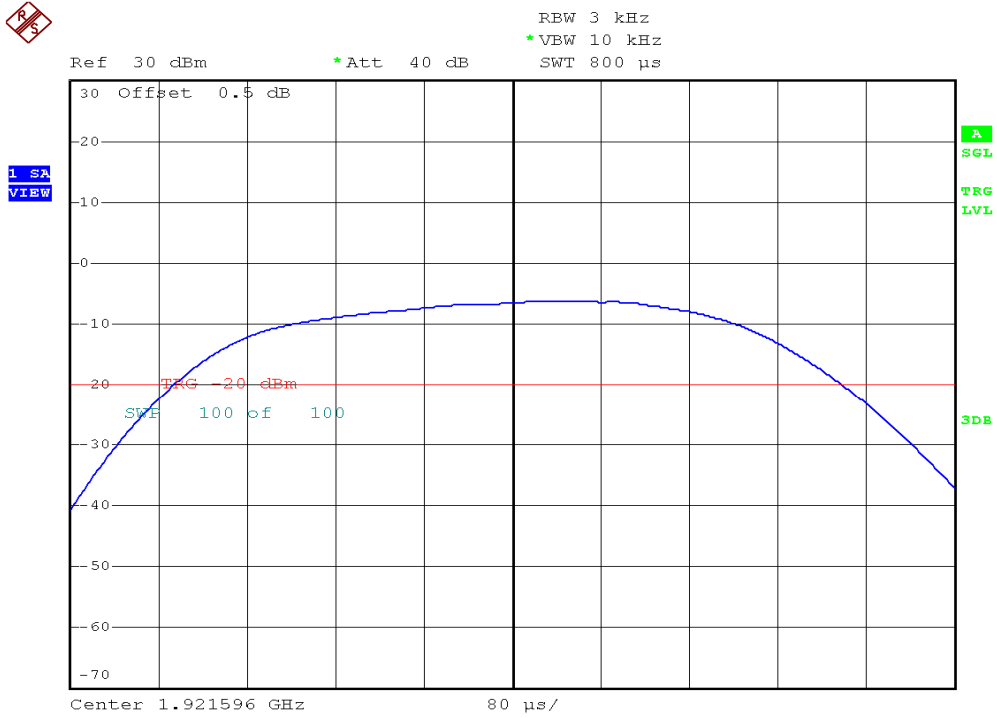

INTERTEK TESTING SERVICES

Power Spectral Density Plots

Plot B3A1

Plot B3B1

INTERTEK TESTING SERVICES

Power Spectral Density Plots

Plot B3C1

Plot B3D1

INTERTEK TESTING SERVICES

Power Spectral Density Plots

Plot B3A2

Plot B3B2

INTERTEK TESTING SERVICES

Power Spectral Density Plots

Plot B3C2

Plot B3D2

INTERTEK TESTING SERVICES

Power Spectral Density Plots

Plot H3A

Plot H3B