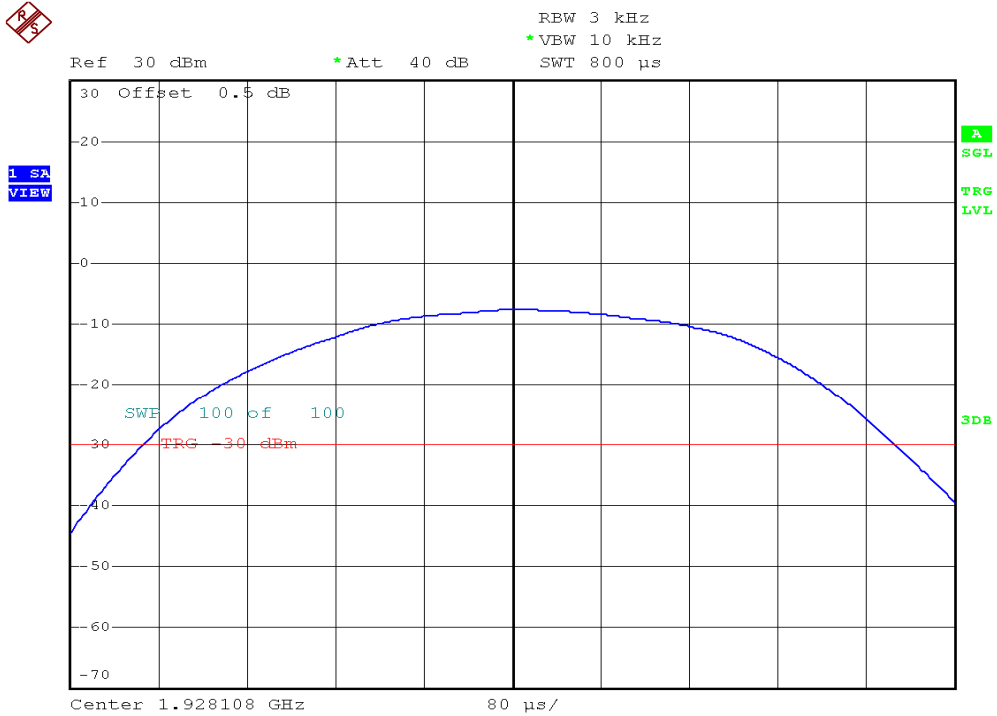

INTERTEK TESTING SERVICES

Power Spectral Density Plots

Plot B3A1

Plot B3B1

INTERTEK TESTING SERVICES

Power Spectral Density Plots

Plot B3C1

Plot B3D1

INTERTEK TESTING SERVICES

Power Spectral Density Plots

Plot B3A2

Plot B3B2

INTERTEK TESTING SERVICES

Power Spectral Density Plots

Plot B3C2

Plot B3D2

INTERTEK TESTING SERVICES

Power Spectral Density Plots

Plot H3A

Plot H3B