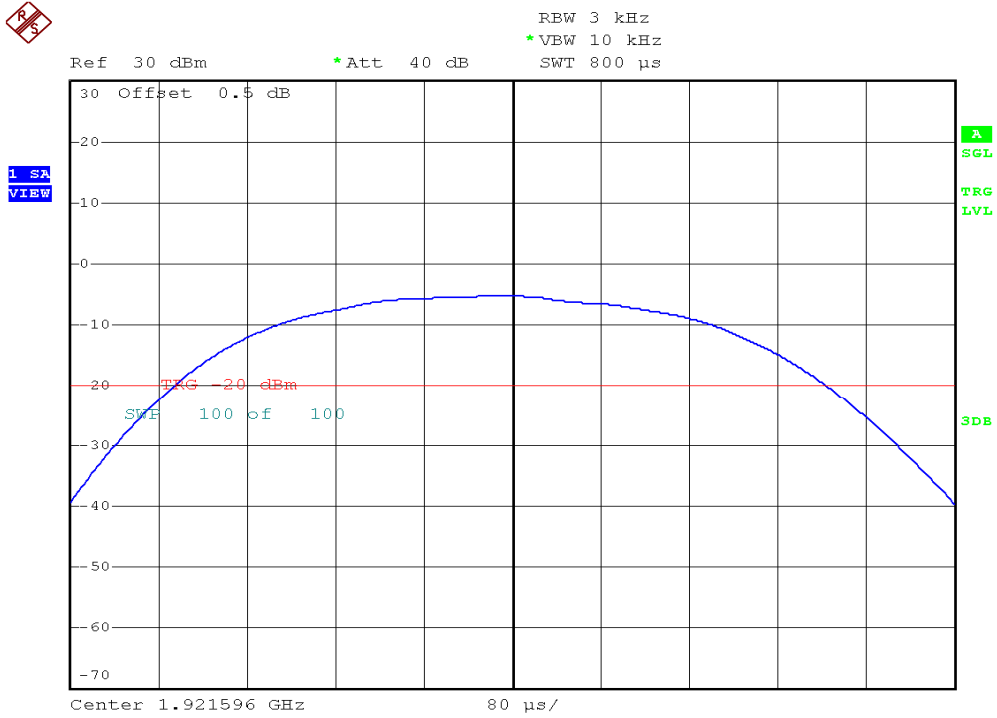

INTERTEK TESTING SERVICES

Power Spectral Density Plots

Plot B3A1

Plot B3B1

INTERTEK TESTING SERVICES

Power Spectral Density Plots

Plot B3C1

Plot B3D1

INTERTEK TESTING SERVICES

Power Spectral Density Plots

Plot B3A2

Plot B3B2

INTERTEK TESTING SERVICES

Power Spectral Density Plots

Plot B3C2

Plot B3D2

INTERTEK TESTING SERVICES

Power Spectral Density Plots

Plot H3A

Plot H3B