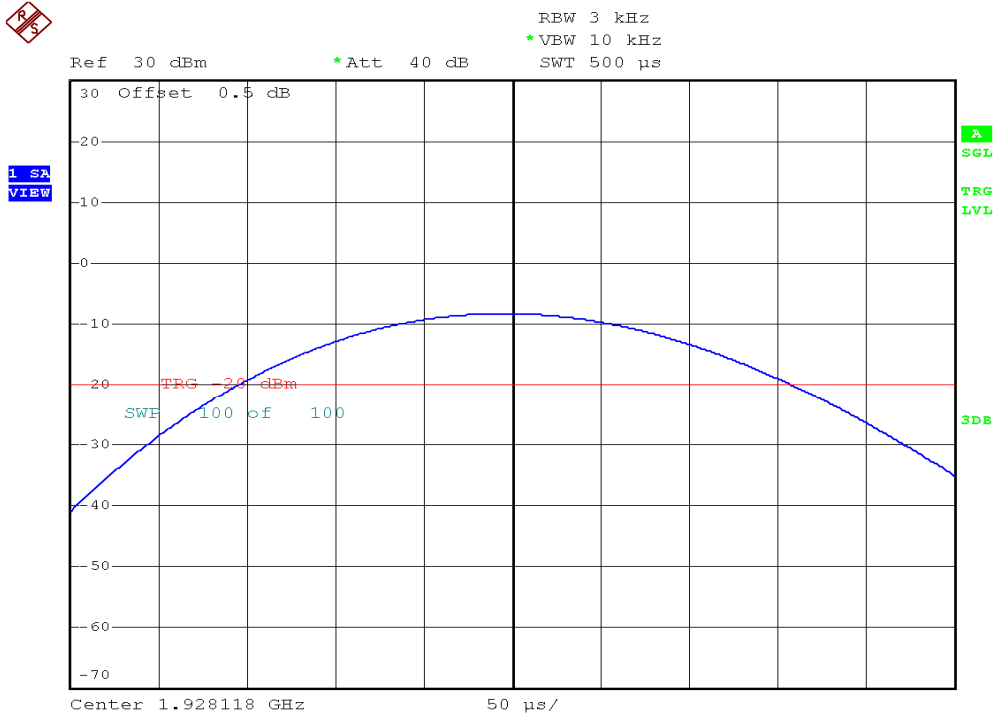

INTERTEK TESTING SERVICES

Power Spectral Density Plots

Plot B3A1

Plot B3B1

INTERTEK TESTING SERVICES

Power Spectral Density Plots

Plot B3C1

Plot B3D1

INTERTEK TESTING SERVICES

Power Spectral Density Plots

Plot B3A2

Plot B3B2

INTERTEK TESTING SERVICES

Power Spectral Density Plots

Plot B3C2

Plot B3D2

INTERTEK TESTING SERVICES

Power Spectral Density Plots

Plot H3A

Plot H3B