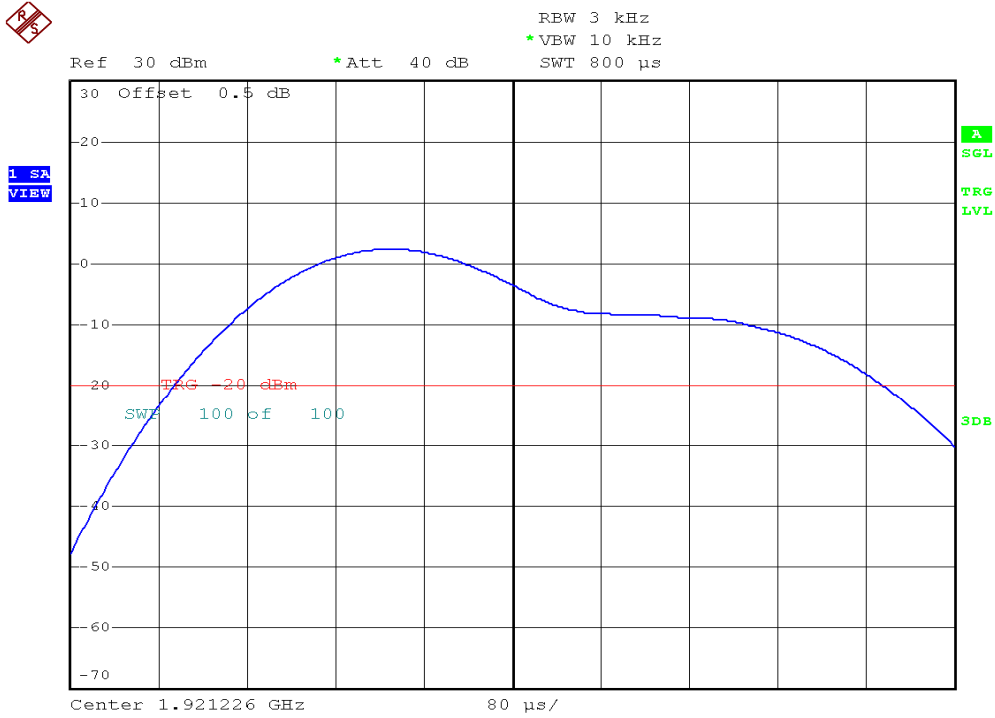

INTERTEK TESTING SERVICES

Power Spectral Density Plots

Plot B3A2

Plot B3B2

INTERTEK TESTING SERVICES

Power Spectral Density Plots

Plot B3C2

Plot B3D2

INTERTEK TESTING SERVICES

Power Spectral Density Plots

Plot H3A

Plot H3B