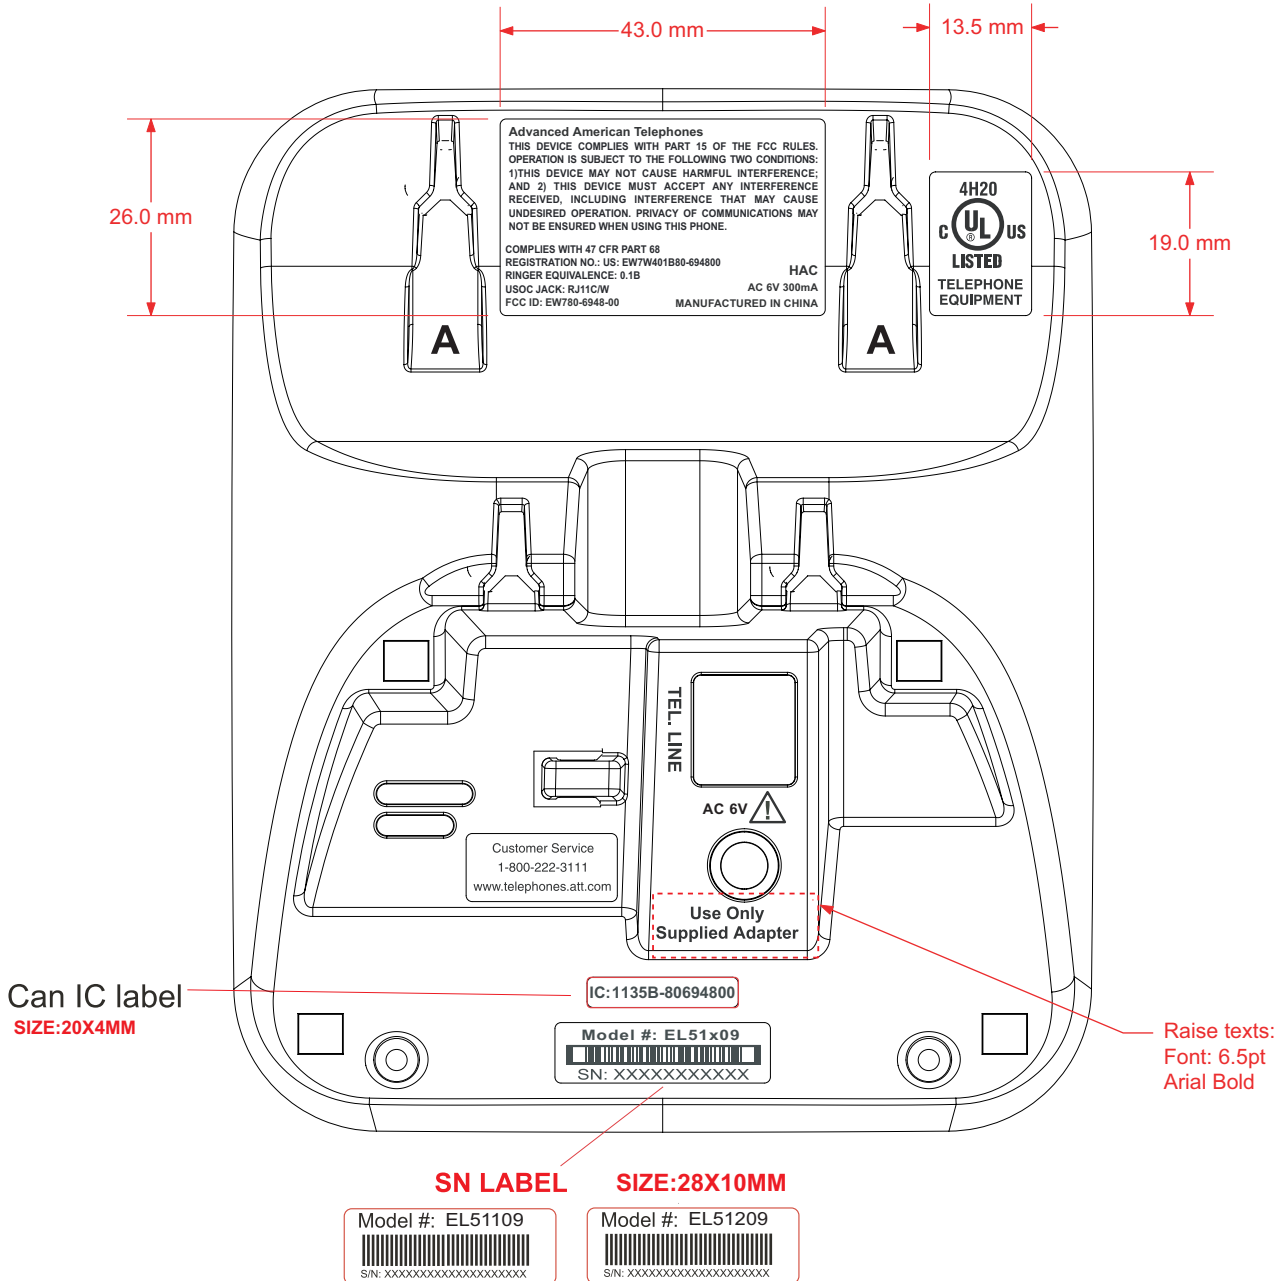

EL5xx09 Engraving draft file

c-BS BTM

(For EL51109/EL51209)