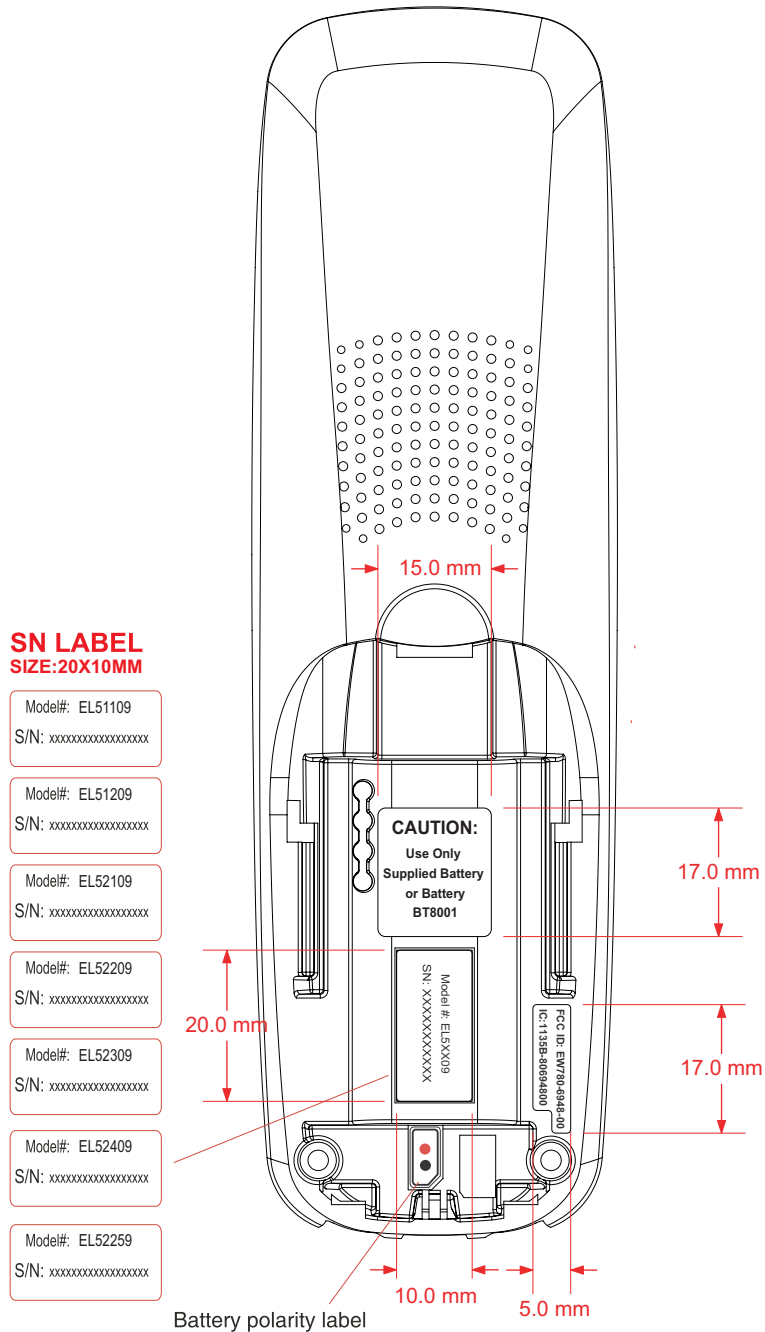

EL5xx09 Engraving draft file

HS Rear

(For EL51109/EL51209/EL52109/EL52209/EL52309/EL52409/EL52259)

EL5xx09 Engraving draft file

ci-BS BTM

(For EL52109/EL52209/EL52309/EL52409/EL52259)

SN LABEL SIZE: 28X10MM

Model #: EL52109

 S/N: XXXXXXXXXXXXXXXXXXXXX

Model #: EL52309

 S/N: XXXXXXXXXXXXXXXXXXXXX

Model #: EL52209

 S/N: XXXXXXXXXXXXXXXXXXXXX

Model #: EL52409

 S/N: XXXXXXXXXXXXXXXXXXXXX