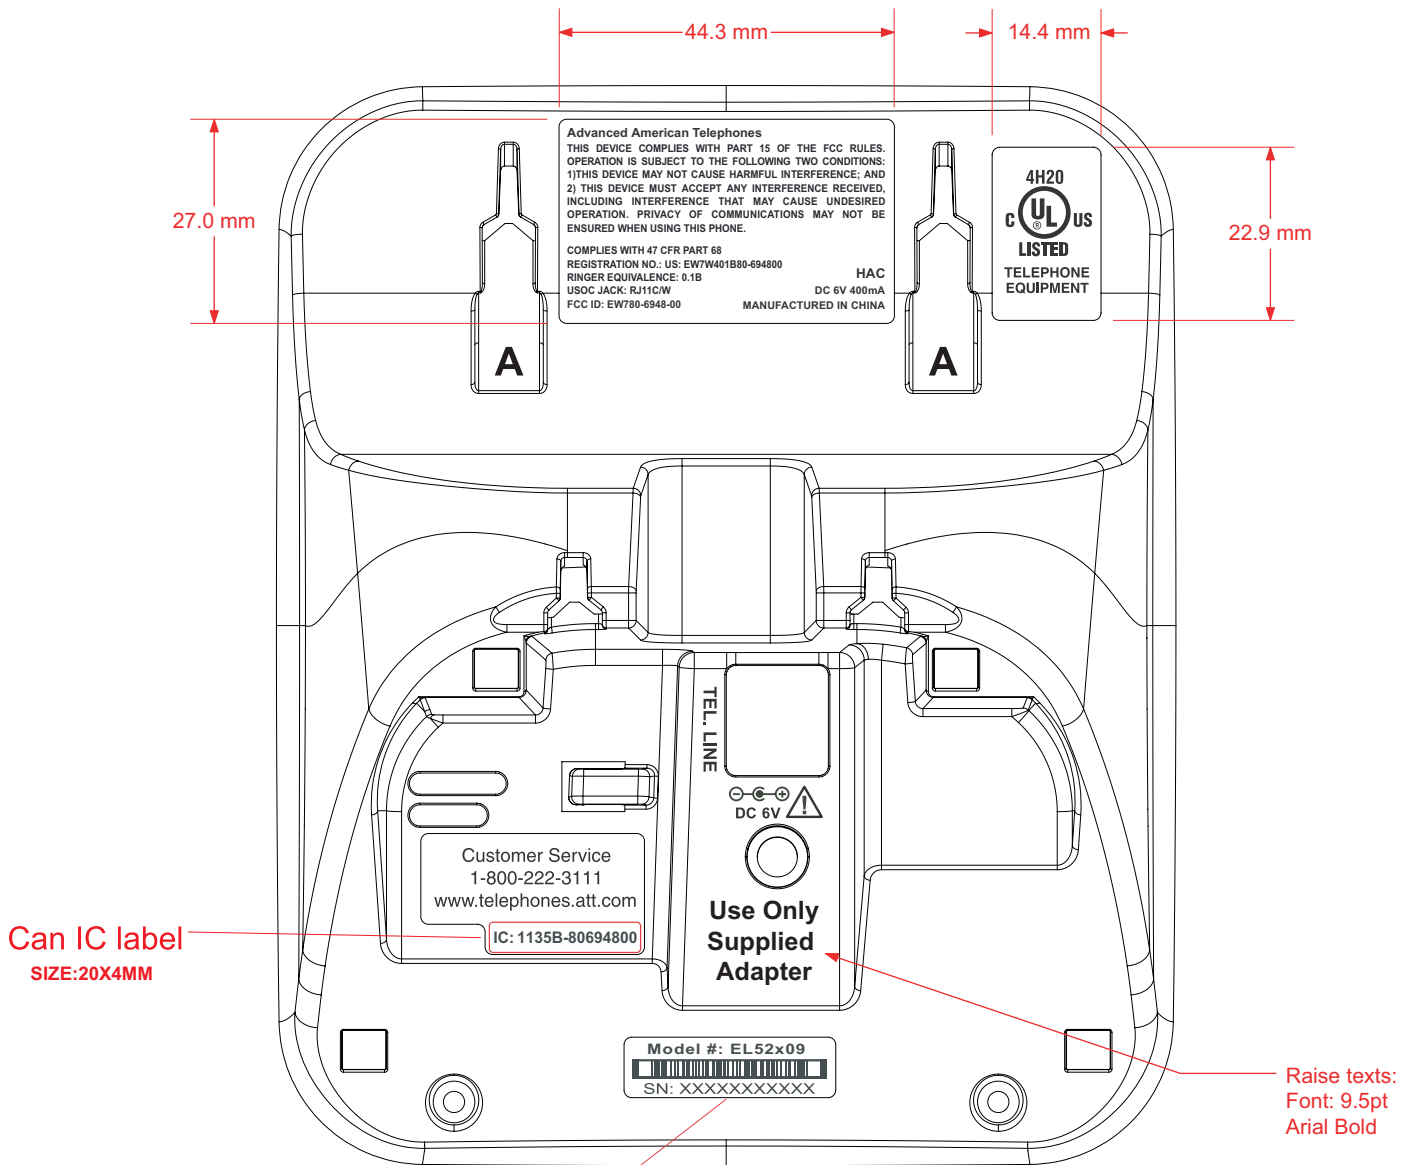

EL5xx09 Engraving draft file

HS Rear

(For EL51109/EL51209/EL52109/EL52209/EL52309/EL52409/EL52259)

EL5xx09 Engraving draft file

ci-BS BTM

(For EL52109/EL52209/EL52309/EL52409/EL52259)

SN LABEL SIZE: 28X10MM

Model #: EL52109

 S/N: XXXXXXXXXXXXXXXXXXXXX

Model #: EL52309

 S/N: XXXXXXXXXXXXXXXXXXXXX

Model #: EL52209

 S/N: XXXXXXXXXXXXXXXXXXXXX

Model #: EL52409

 S/N: XXXXXXXXXXXXXXXXXXXXX