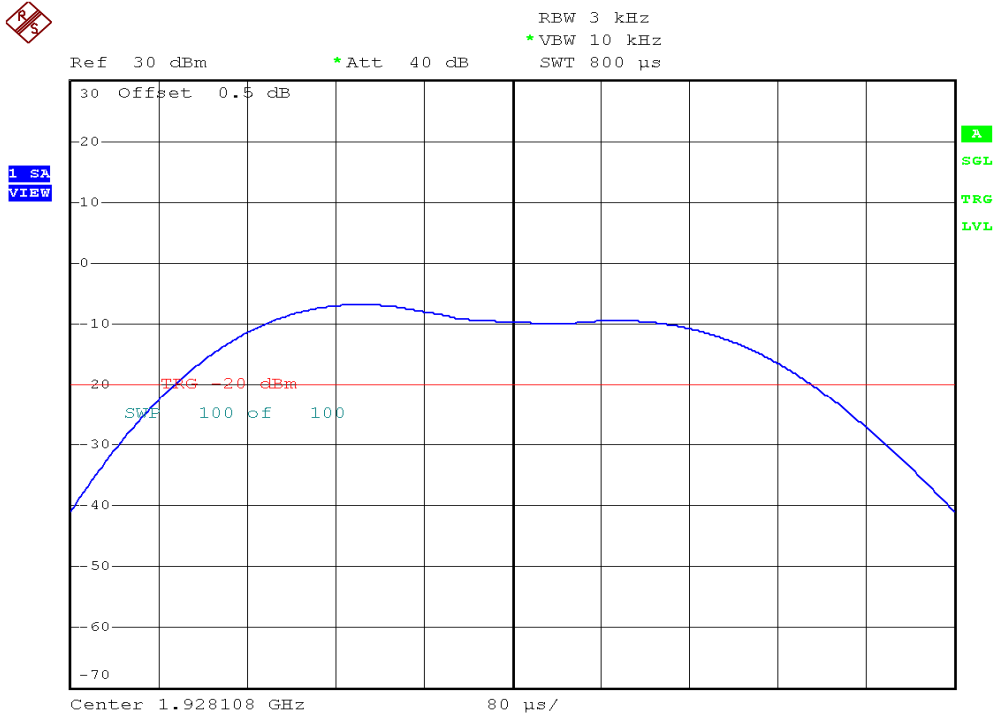

Plot B3C2

Plot B3B2