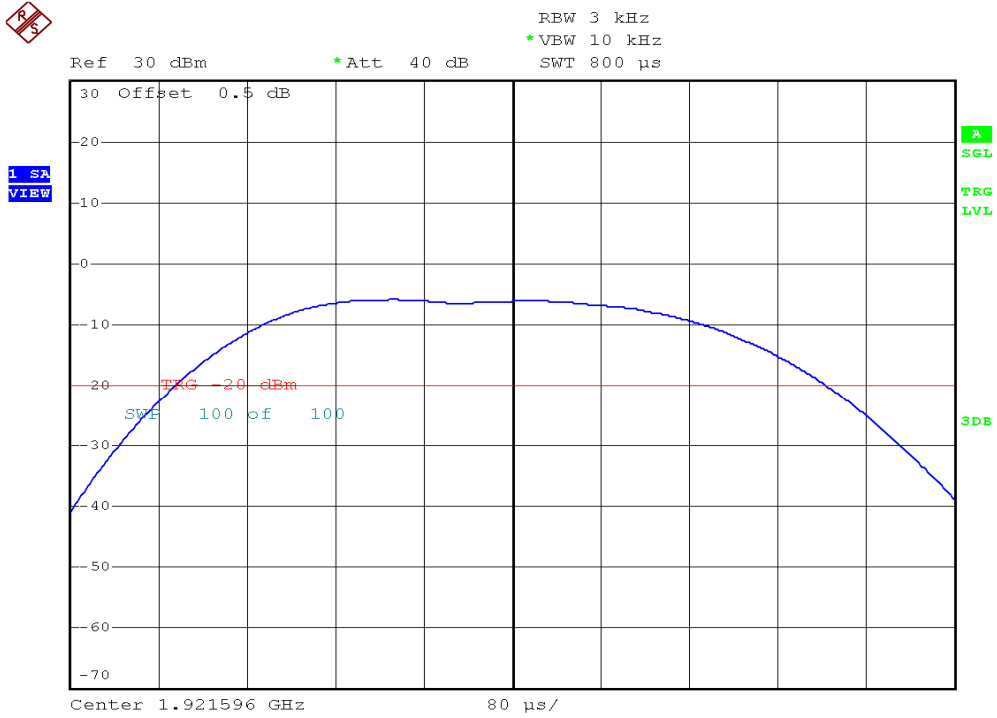

INTERTEK TESTING SERVICES

Power Spectral Density Plots

Plot B3A1