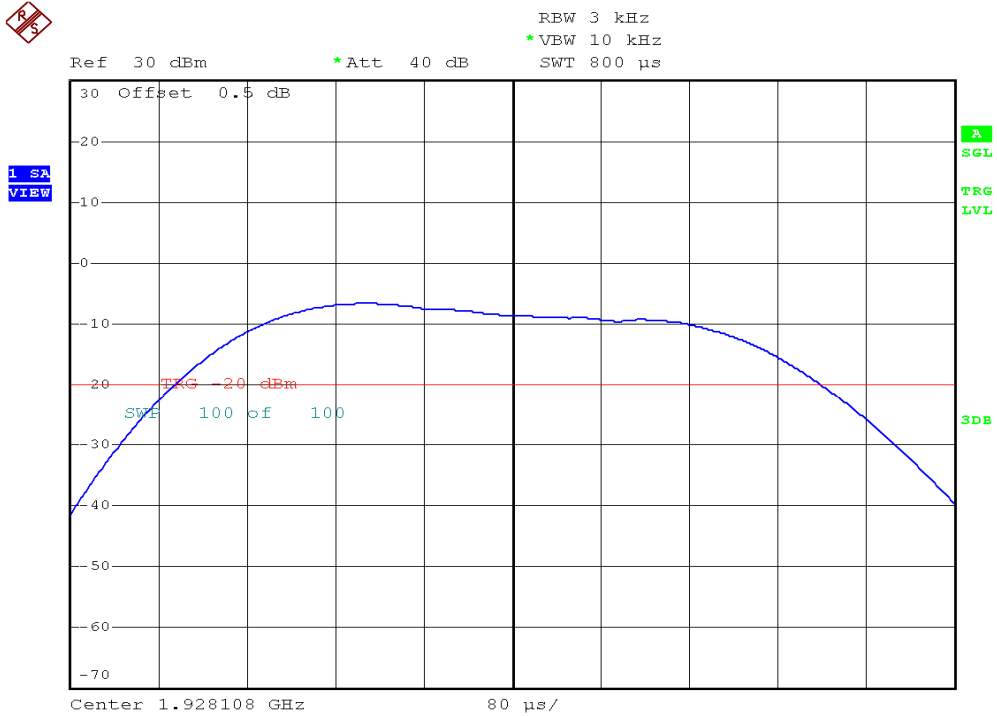

Plot B3C1

Plot B3B1