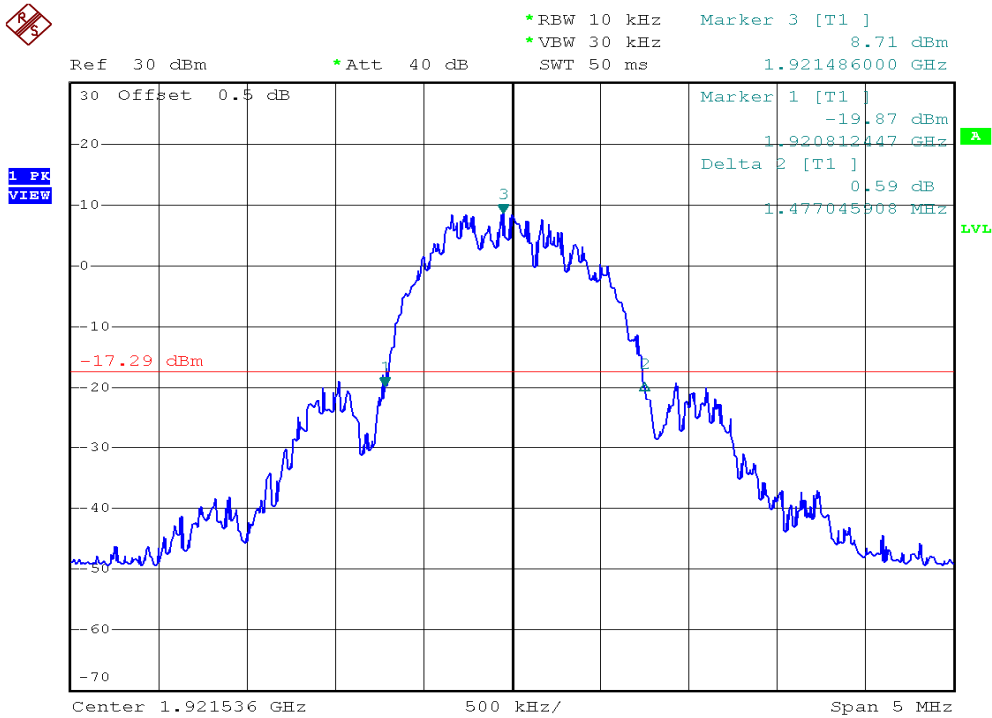

INTERTEK TESTING SERVICES

26dB Emission Bandwidth Plots

Plot B1A

Plot B1D

INTERTEK TESTING SERVICES

26dB Emission Bandwidth Plots

Plot B1G

Plot B1J

INTERTEK TESTING SERVICES

26dB Emission Bandwidth Plots

Plot H1A

Plot H1D