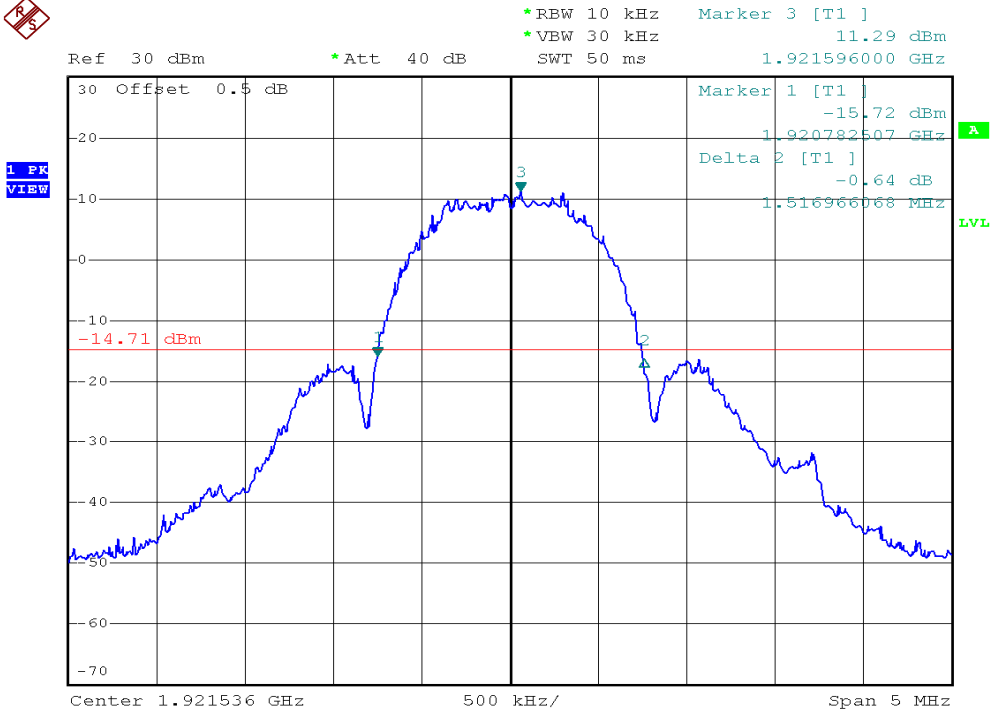

INTERTEK TESTING SERVICES

26dB Emission Bandwidth Plots

Plot B1A

Plot B1D

INTERTEK TESTING SERVICES

26dB Emission Bandwidth Plots

Plot B1G

Plot B1J

INTERTEK TESTING SERVICES

26dB Emission Bandwidth Plots

Plot H1A

Plot H1D