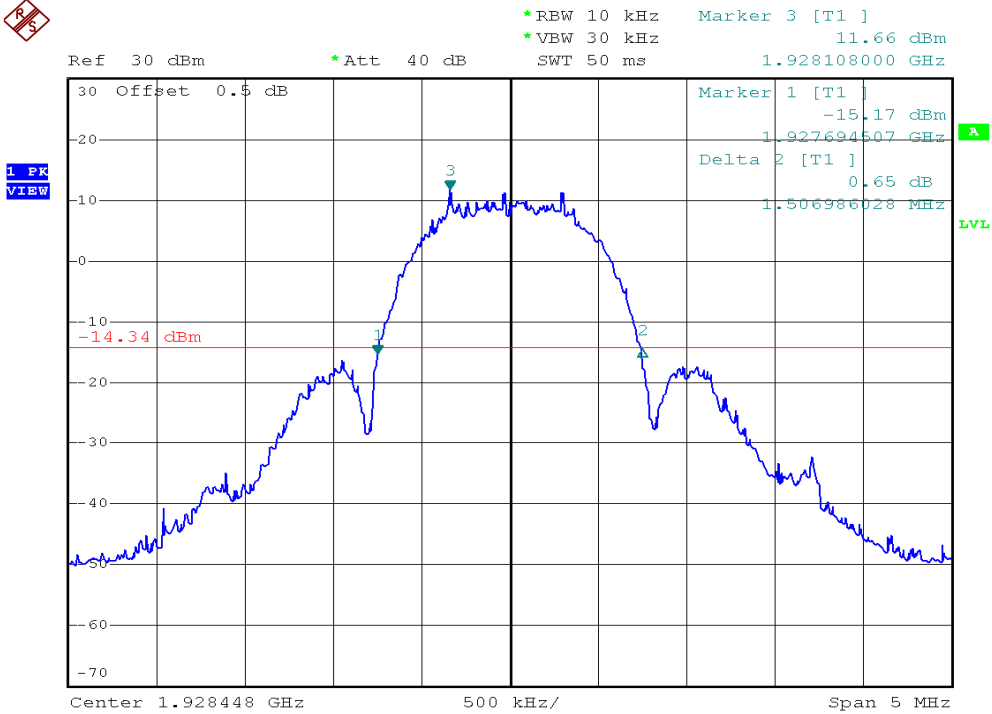

INTERTEK TESTING SERVICES

26dB Emission Bandwidth Plots

Plot B1A

Plot B1D

INTERTEK TESTING SERVICES

26dB Emission Bandwidth Plots

Plot B1G

Plot B1J

INTERTEK TESTING SERVICES

26dB Emission Bandwidth Plots

Plot H1A

Plot H1D