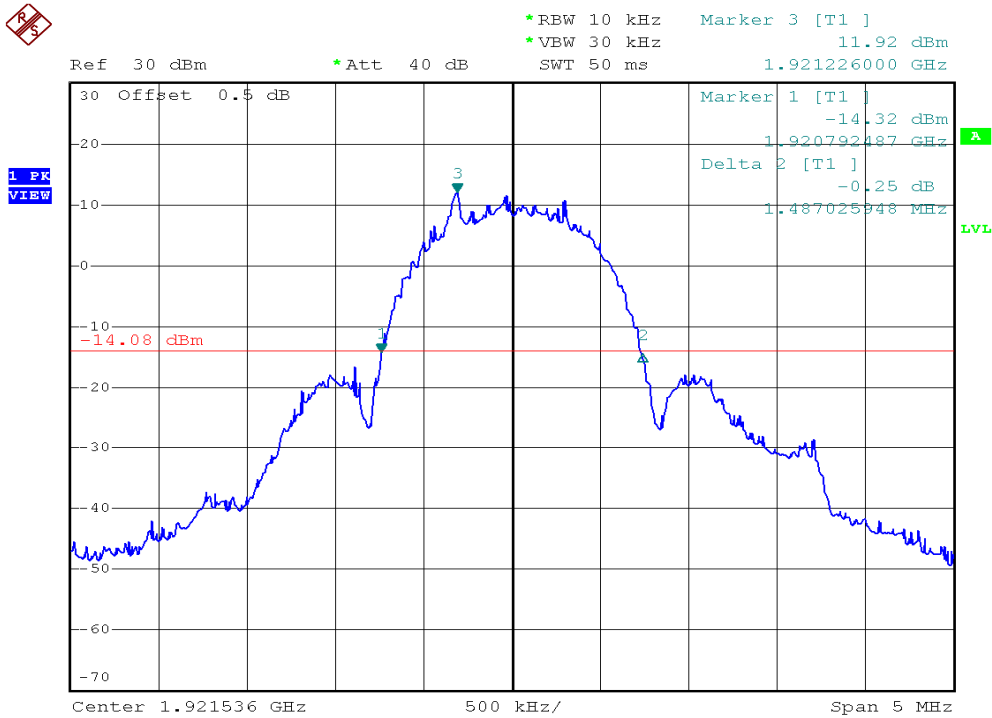

INTERTEK TESTING SERVICES

26dB Emission Bandwidth Plots

Plot B1A

Plot B1D

INTERTEK TESTING SERVICES

26dB Emission Bandwidth Plots

Plot B1G

Plot B1J

INTERTEK TESTING SERVICES

26dB Emission Bandwidth Plots

Plot H1A

Plot H1D