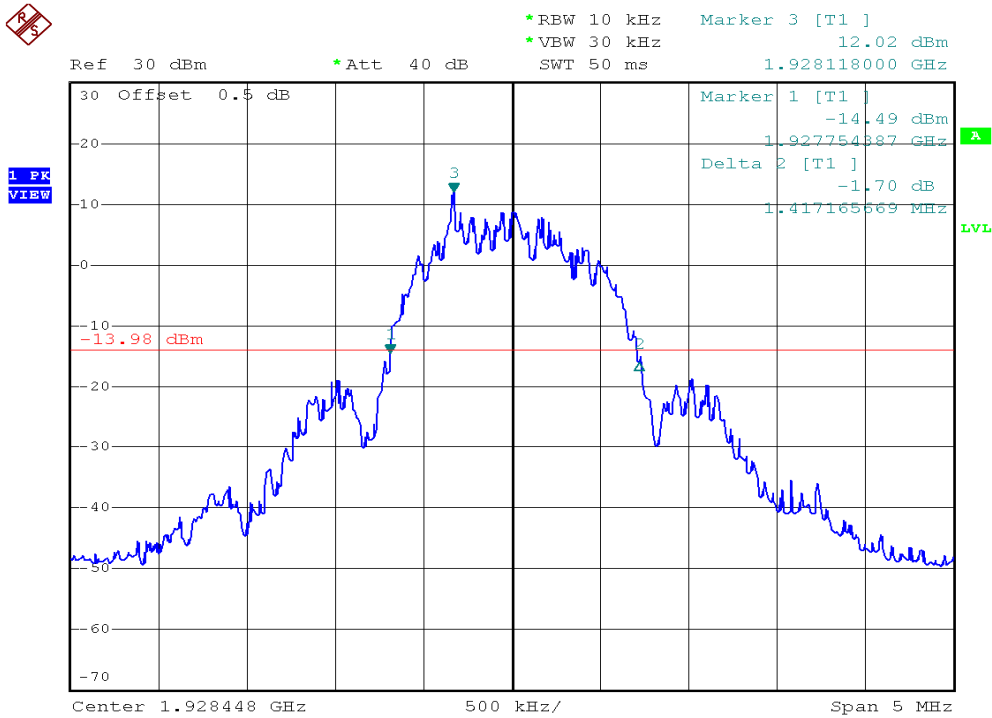

INTERTEK TESTING SERVICES

26dB Emission Bandwidth Plots

Plot B1A

Plot B1D

INTERTEK TESTING SERVICES

26dB Emission Bandwidth Plots

Plot B1G

Plot B1J

INTERTEK TESTING SERVICES

26dB Emission Bandwidth Plots

Plot H1A

Plot H1D