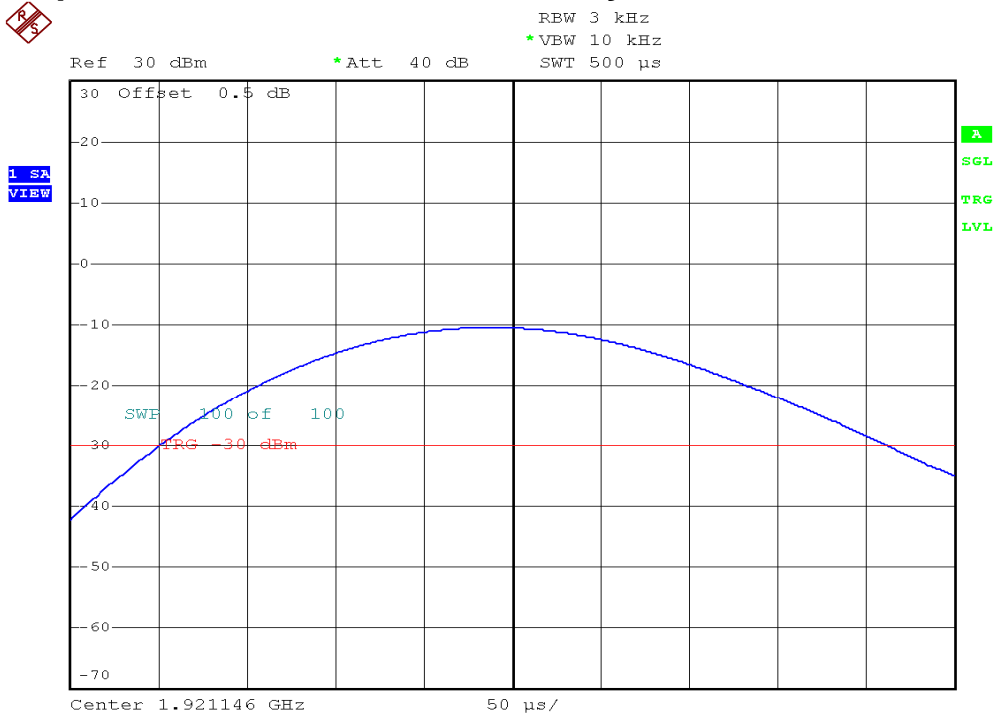

INTERTEK TESTING SERVICES

Power Spectral Density Plots

Repeater, Lowest channel, Traffic carrier

Repeater, Highest channel, Traffic carrier

INTERTEK TESTING SERVICES

Power Spectral Density Plots

Repeater, Lowest channel, Dummy carrier

Repeater, Highest channel, Dummy carrier