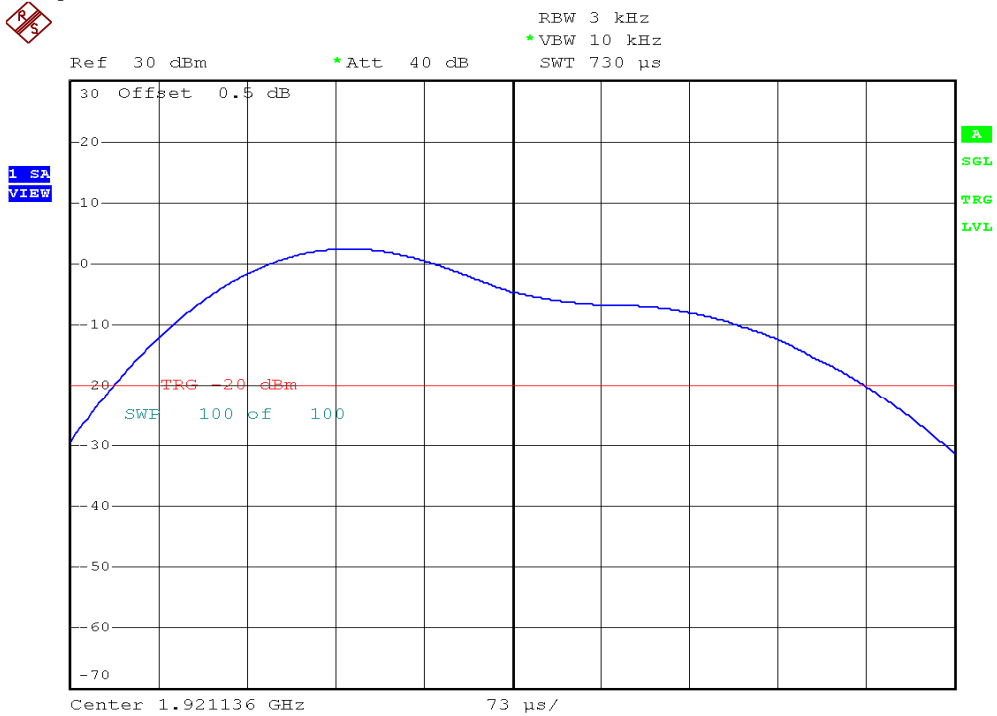

INTERTEK TESTING SERVICES

Power Spectral Density Plots

Repeater, Lowest channel, Traffic carrier

Repeater, Highest channel, Traffic carrier

INTERTEK TESTING SERVICES

Power Spectral Density Plots

Repeater, Lowest channel, Dummy carrier

Repeater, Highest channel, Dummy carrier