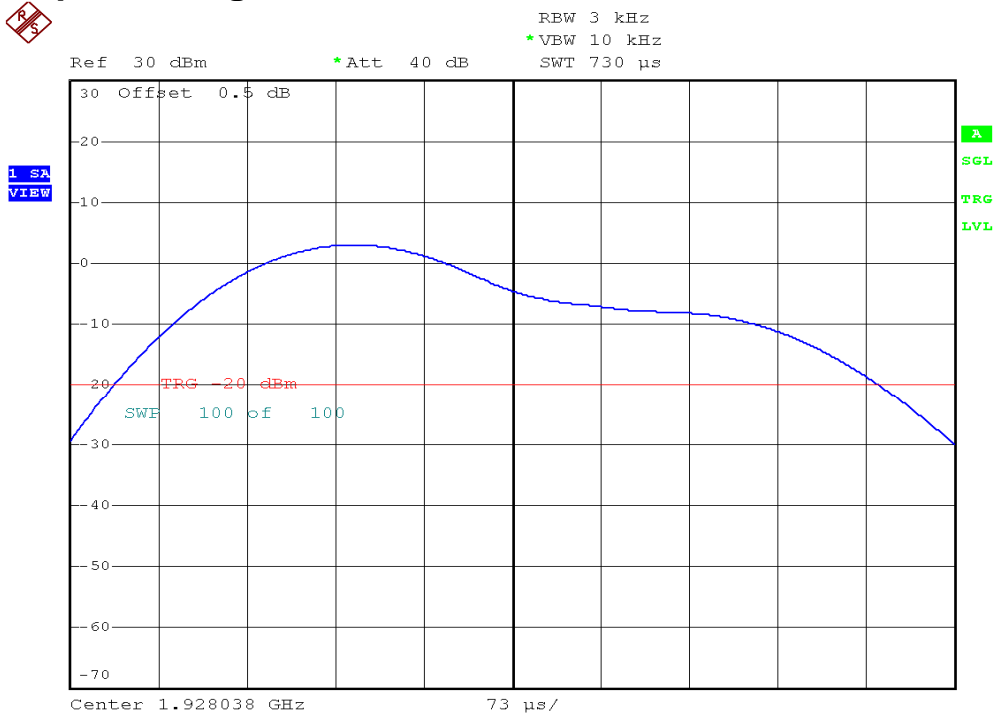

INTERTEK TESTING SERVICES

Power Spectral Density Plots

Repeater, Lowest channel, Traffic carrier

Repeater, Highest channel, Traffic carrier

INTERTEK TESTING SERVICES

Power Spectral Density Plots

Repeater, Lowest channel, Dummy carrier

Repeater, Highest channel, Dummy carrier