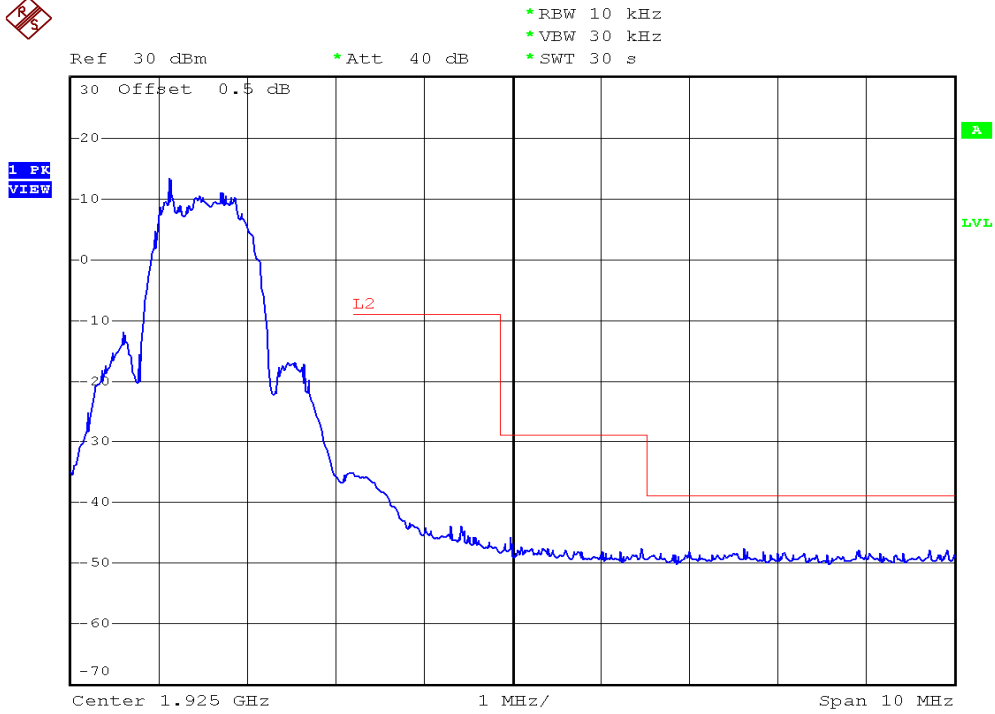

INTERTEK TESTING SERVICES

Unwanted Emission Inside The Sub-Band Plots

Repeater, Lowest channel, Traffic carrier

Repeater, Highest channel, Traffic carrier

INTERTEK TESTING SERVICES

Unwanted Emission Inside The Sub-Band Plots

Repeater, Lowest channel, Dummy carrier

Repeater, Highest channel, Dummy carrier