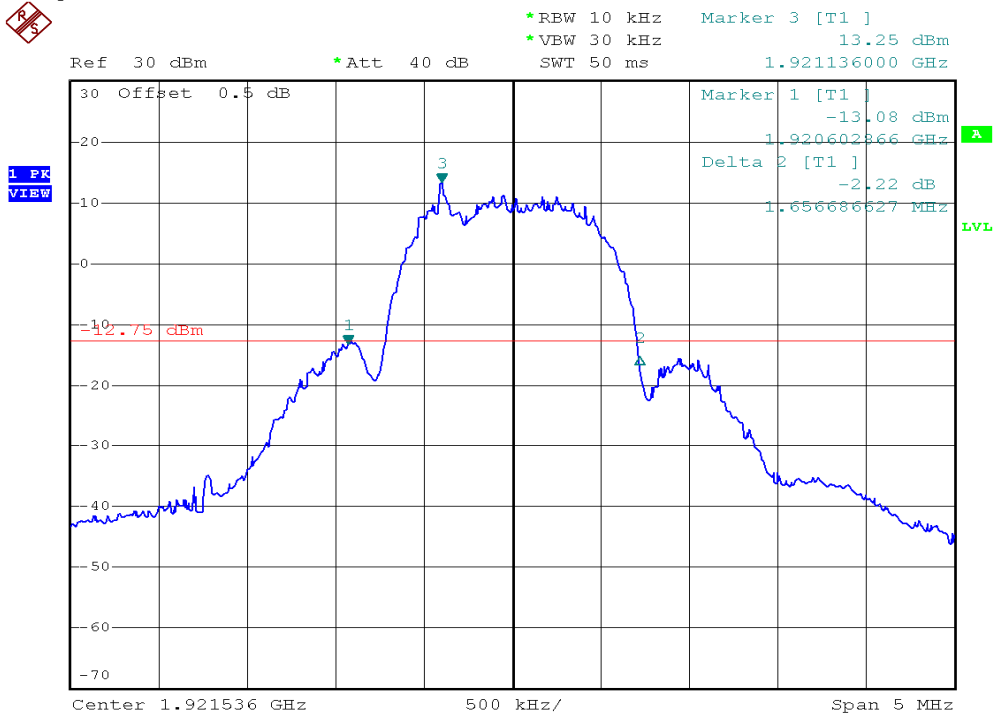

INTERTEK TESTING SERVICES

26dB Emission Bandwidth Plots

Repeater, Lowest channel, Traffic carrier

Repeater, Highest channel, Traffic carrier

INTERTEK TESTING SERVICES

26dB Emission Bandwidth Plots

Repeater, Lowest channel, Dummy carrier

Repeater, Highest channel, Dummy carrier