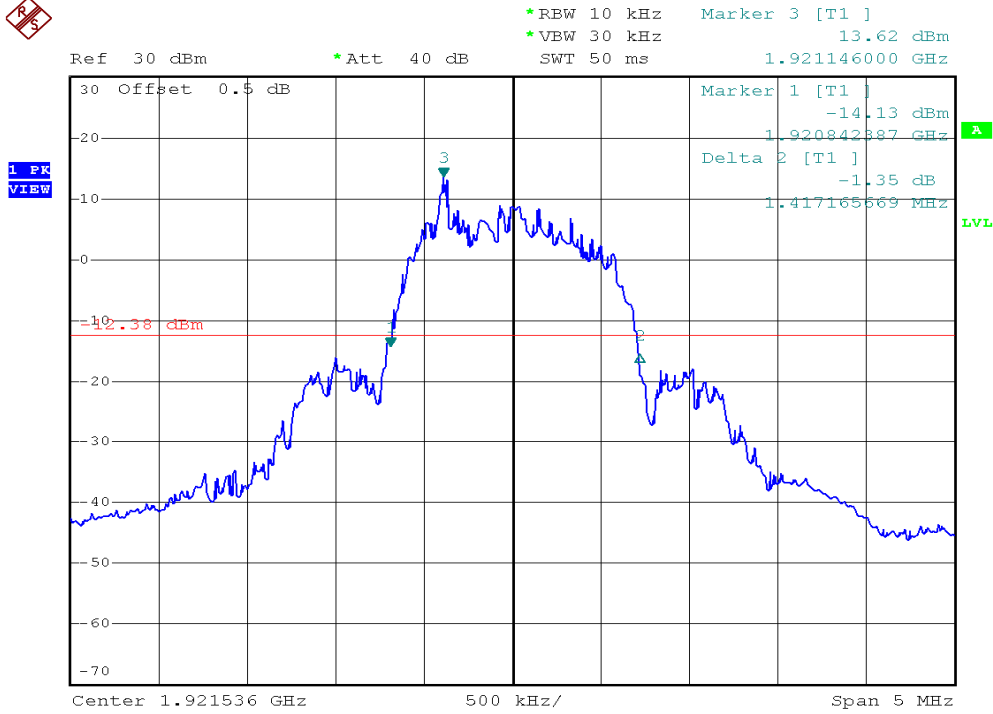

INTERTEK TESTING SERVICES

26dB Emission Bandwidth Plots

Repeater, Lowest channel, Traffic carrier

Repeater, Highest channel, Traffic carrier

INTERTEK TESTING SERVICES

26dB Emission Bandwidth Plots

Repeater, Lowest channel, Dummy carrier

Repeater, Highest channel, Dummy carrier