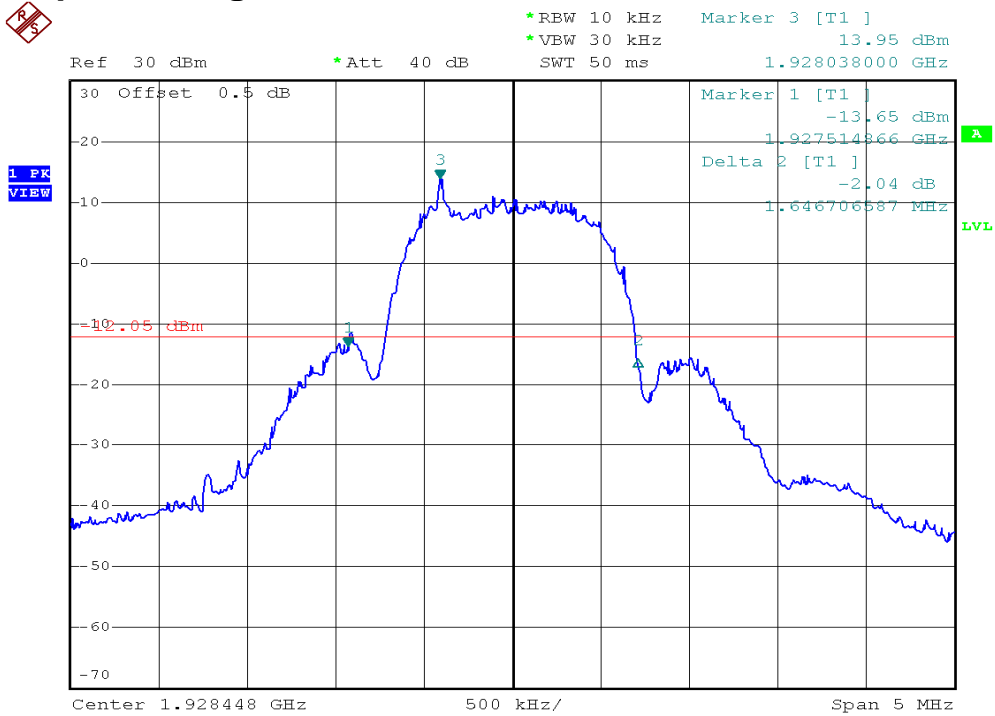

INTERTEK TESTING SERVICES

26dB Emission Bandwidth Plots

Repeater, Lowest channel, Traffic carrier

Repeater, Highest channel, Traffic carrier

INTERTEK TESTING SERVICES

26dB Emission Bandwidth Plots

Repeater, Lowest channel, Dummy carrier

Repeater, Highest channel, Dummy carrier