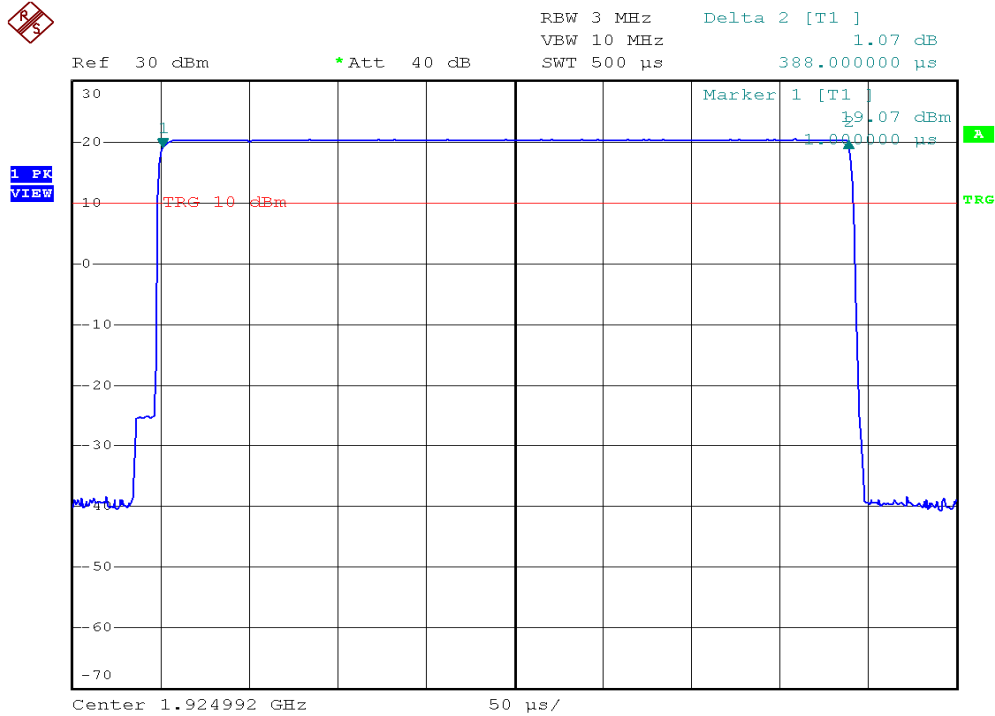

INTERTEK TESTING SERVICES

Transmitter ON Time Plots

Base unit, Traffic carrier

Handset unit, Traffic carrier