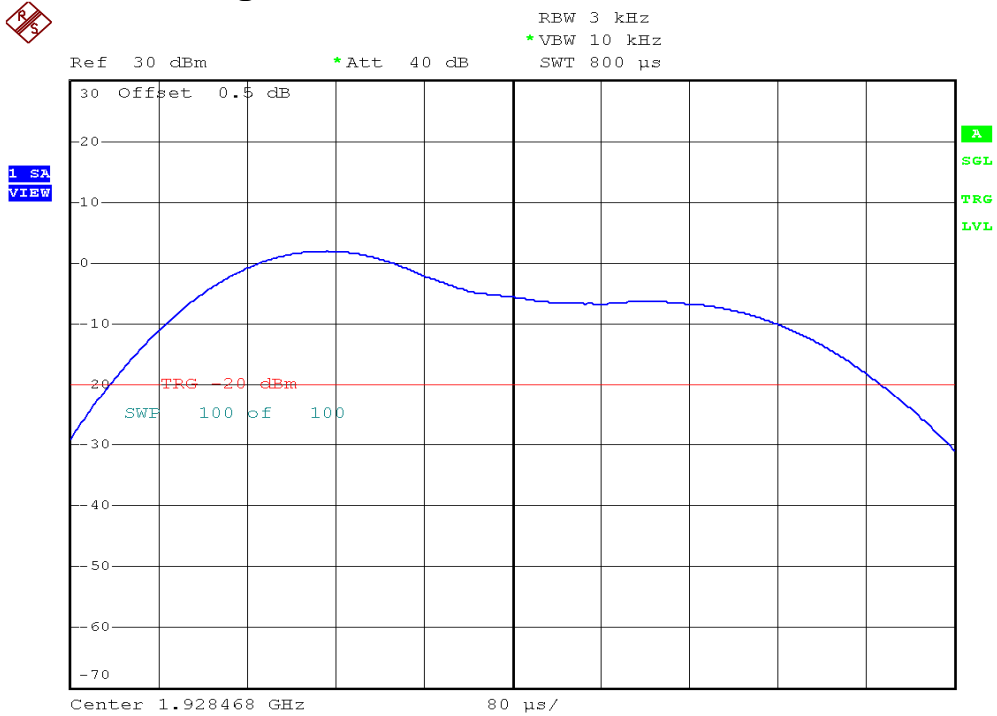

Base unit, Highest channel, Traffic carrier