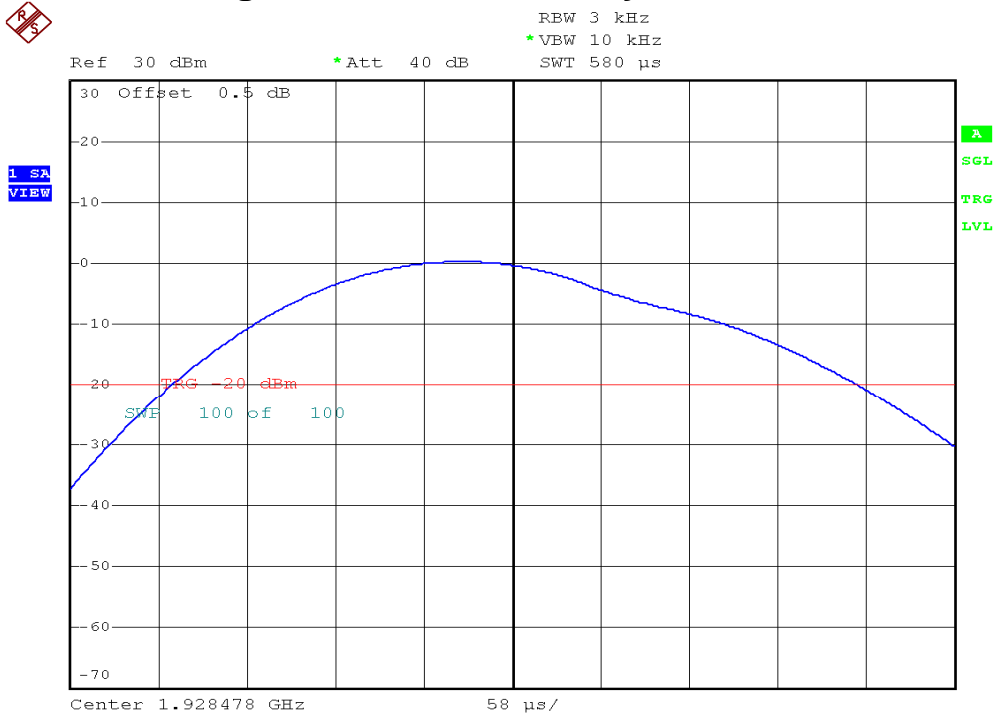

Base unit, Highest channel, Dummy carrier