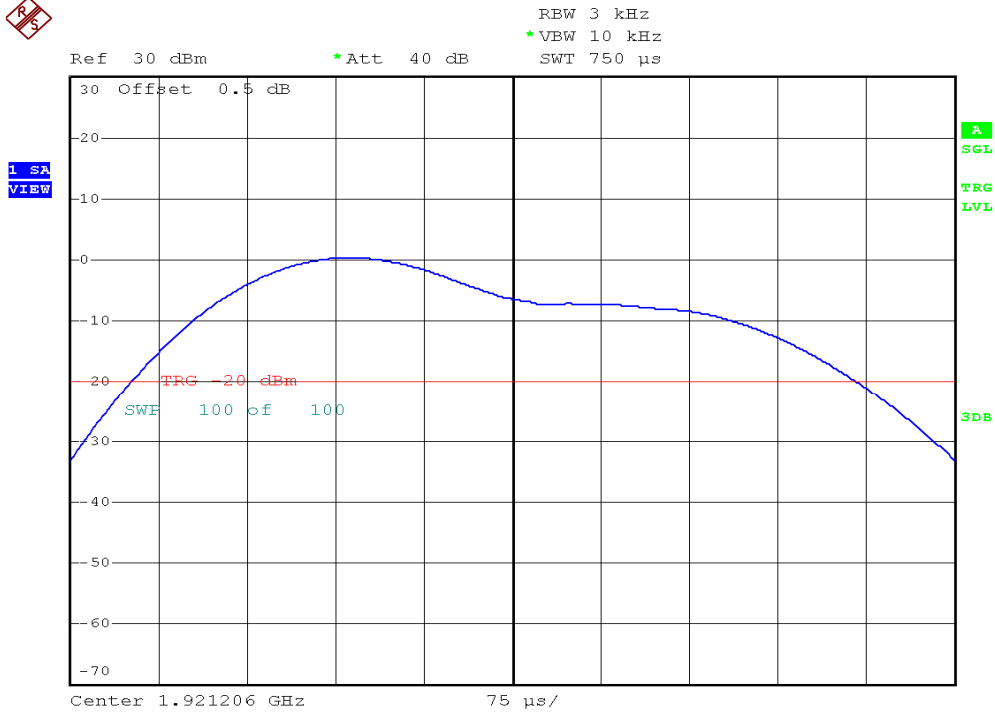

INTERTEK TESTING SERVICES

Power Spectral Density Plots

Handset unit, Lowest channel, Traffic carrier