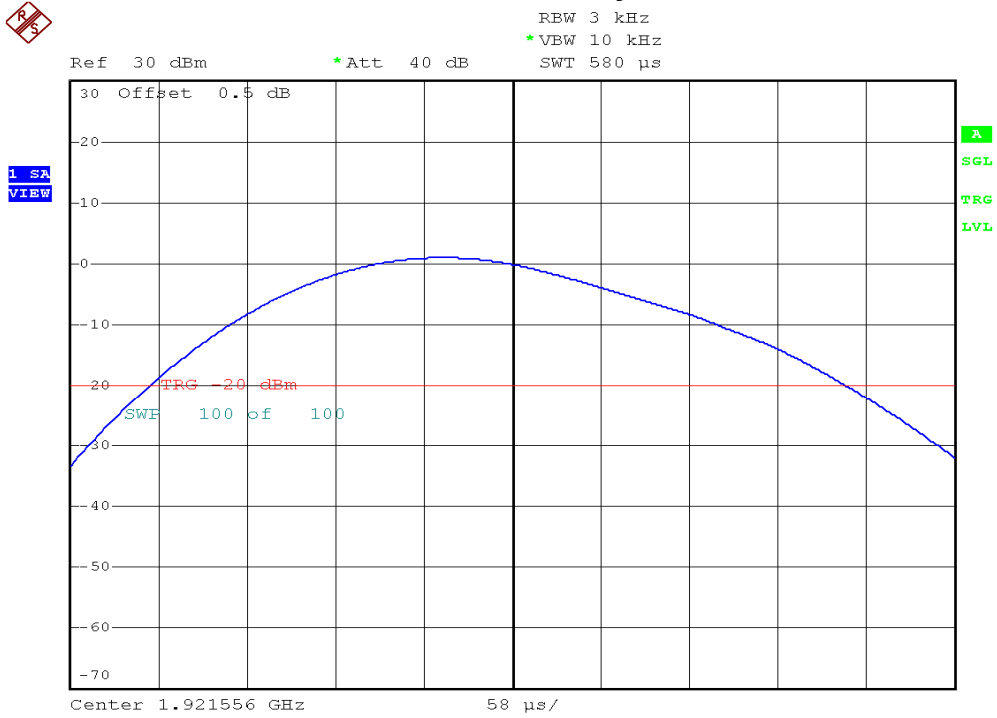

INTERTEK TESTING SERVICES

Power Spectral Density Plots

Base unit, Lowest channel, Dummy carrier