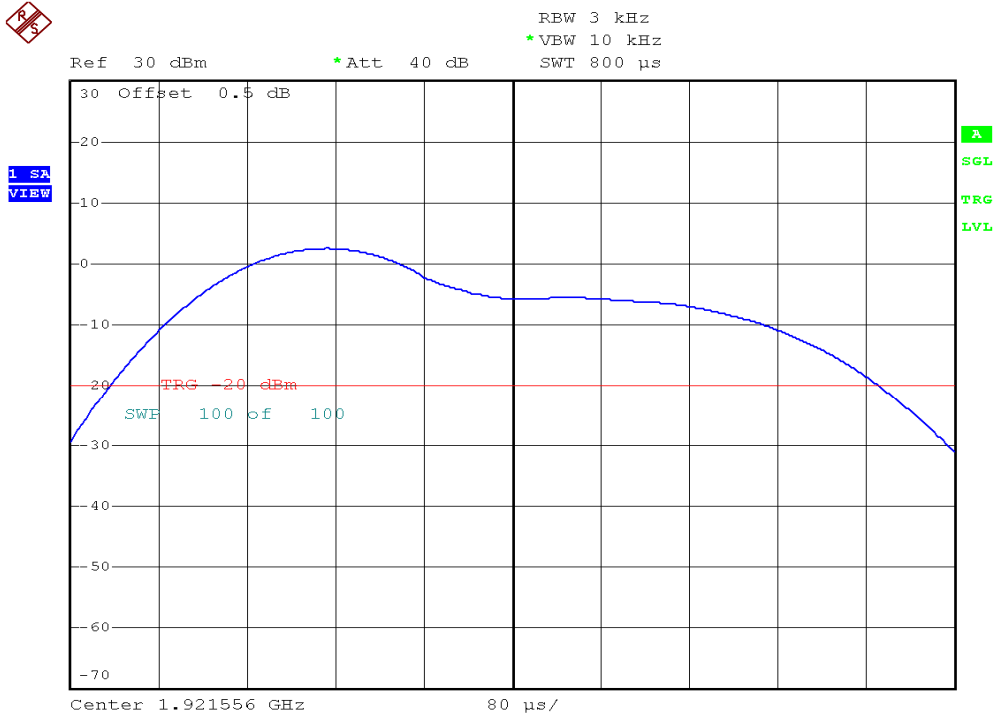

INTERTEK TESTING SERVICES

Power Spectral Density Plots

Base unit, Lowest channel, Traffic carrier