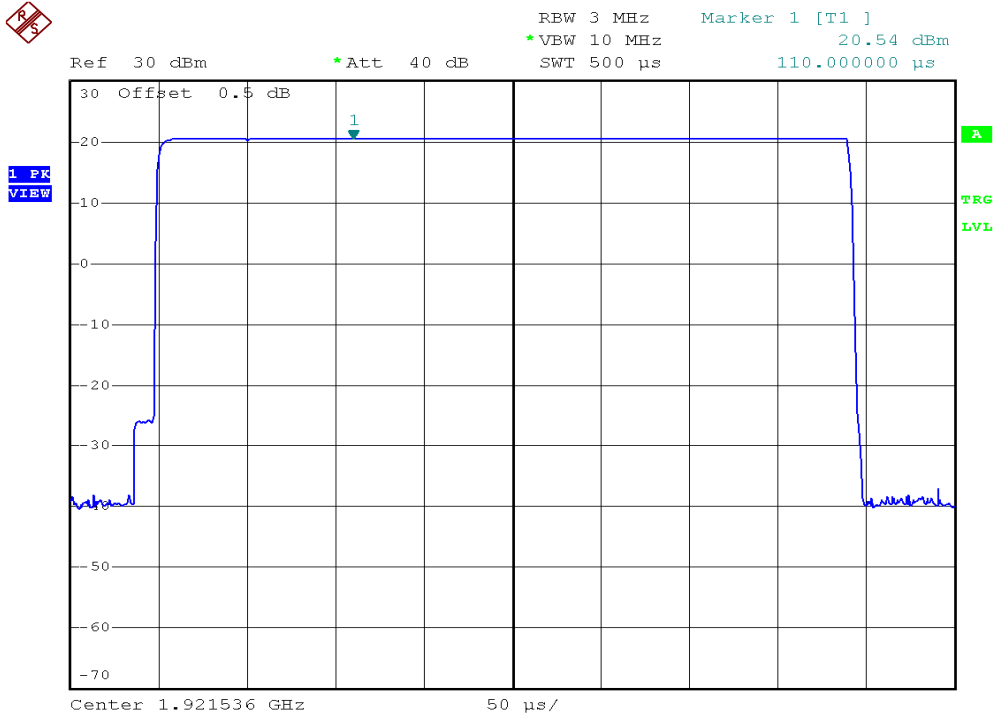

INTERTEK TESTING SERVICES

Peak Transmit Power Plots

Base unit, Lowest channel, Traffic carrier

Base unit, Highest channel, Traffic carrier

INTERTEK TESTING SERVICES

Peak Transmit Power Plots

Base unit, Lowest channel, Dummy carrier

Base unit, Highest channel, Dummy carrier

INTERTEK TESTING SERVICES

Peak Transmit Power Plots

Handset unit, Lowest channel, Traffic carrier

Handset unit, Highest channel, Traffic carrier