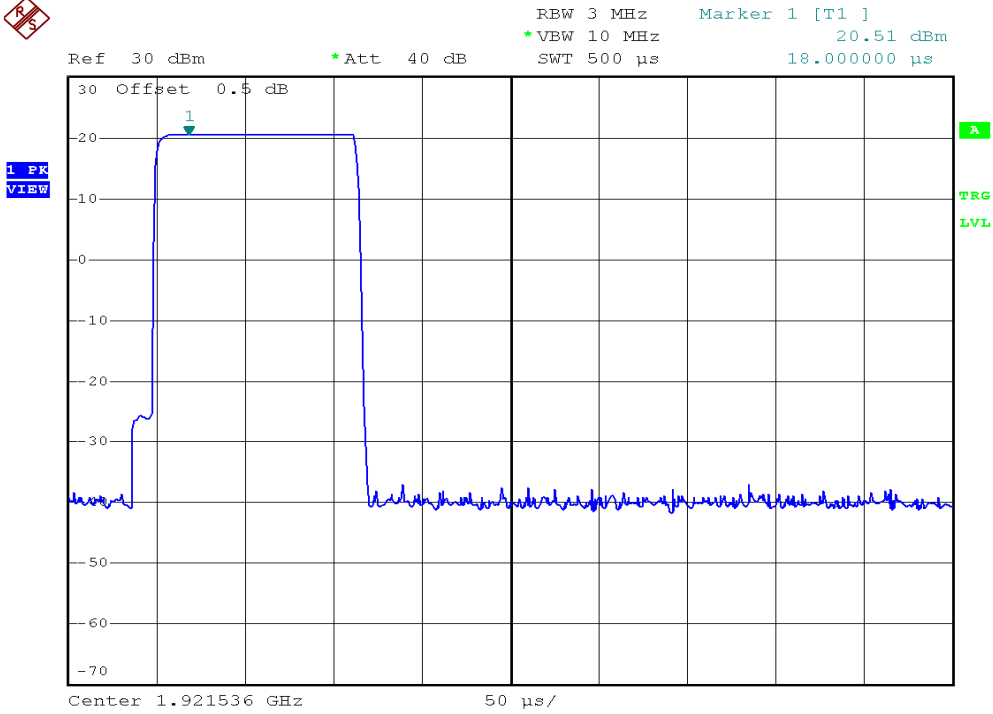

INTERTEK TESTING SERVICES

Peak Transmit Power Plots

Base unit, Lowest channel, Traffic carrier

Base unit, Highest channel, Traffic carrier

INTERTEK TESTING SERVICES

Peak Transmit Power Plots

Base unit, Lowest channel, Dummy carrier

Base unit, Highest channel, Dummy carrier

INTERTEK TESTING SERVICES

Peak Transmit Power Plots

Handset unit, Lowest channel, Traffic carrier

Handset unit, Highest channel, Traffic carrier