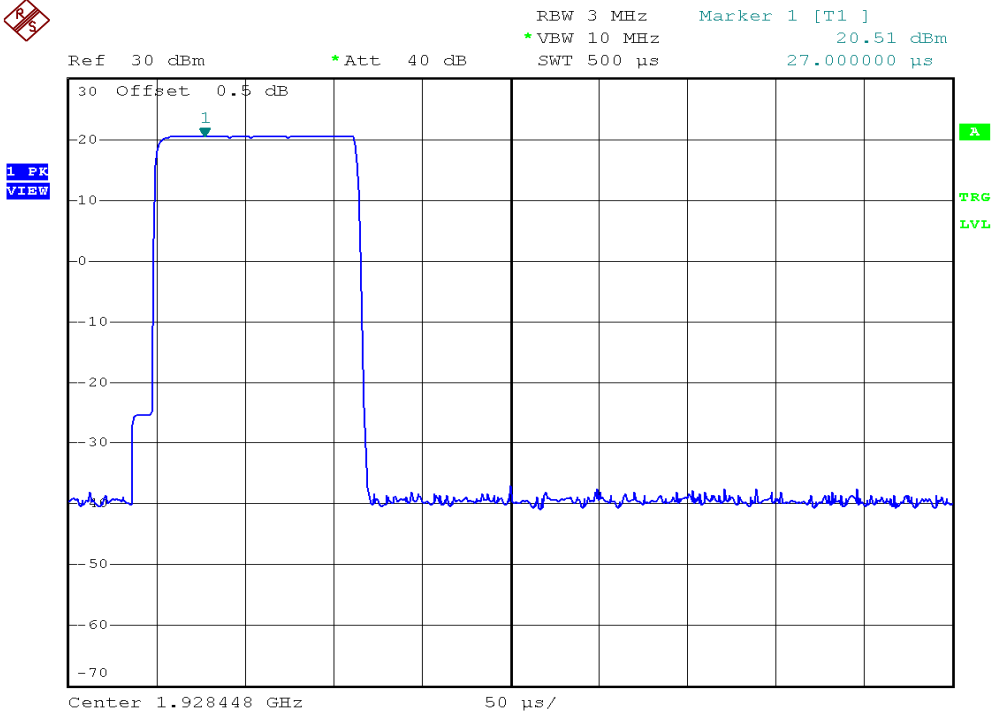

INTERTEK TESTING SERVICES

Peak Transmit Power Plots

Base unit, Lowest channel, Traffic carrier

Base unit, Highest channel, Traffic carrier

INTERTEK TESTING SERVICES

Peak Transmit Power Plots

Base unit, Lowest channel, Dummy carrier

Base unit, Highest channel, Dummy carrier

INTERTEK TESTING SERVICES

Peak Transmit Power Plots

Handset unit, Lowest channel, Traffic carrier

Handset unit, Highest channel, Traffic carrier