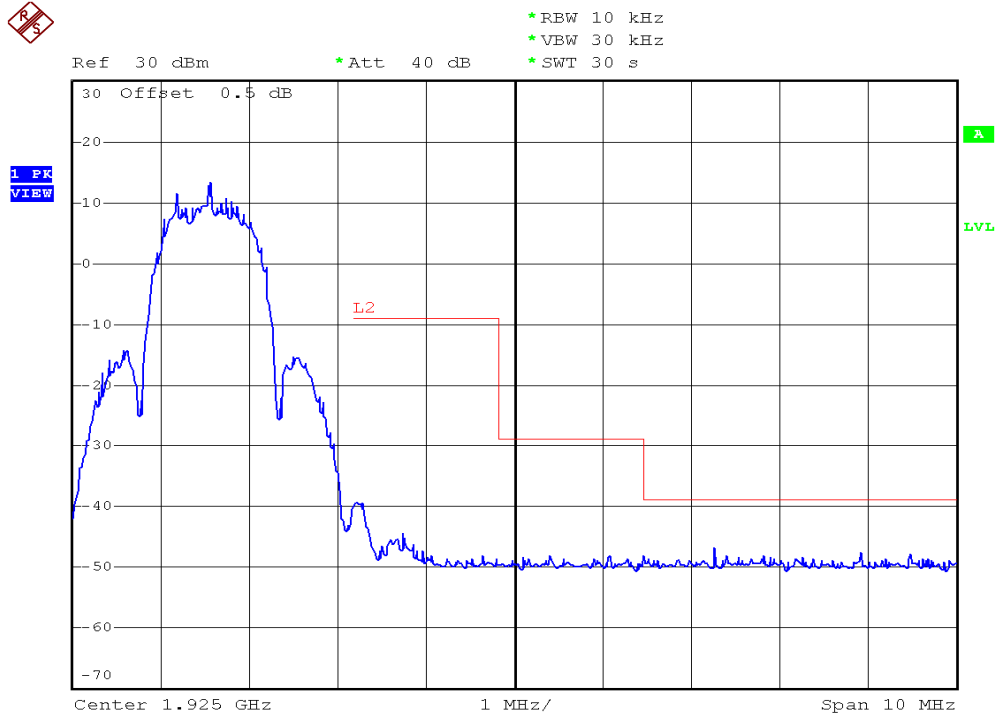

INTERTEK TESTING SERVICES

Unwanted Emission Inside The Sub-Band Plots

Base unit, Lowest channel, Traffic carrier

Base unit, Highest channel, Traffic carrier

INTERTEK TESTING SERVICES

Unwanted Emission Inside The Sub-Band Plots

Base unit, Lowest channel, Dummy carrier

Base unit, Highest channel, Dummy carrier

INTERTEK TESTING SERVICES

Unwanted Emission Inside The Sub-Band Plots

Handset unit, Lowest channel, Traffic carrier

Handset unit, Highest channel, Traffic carrier