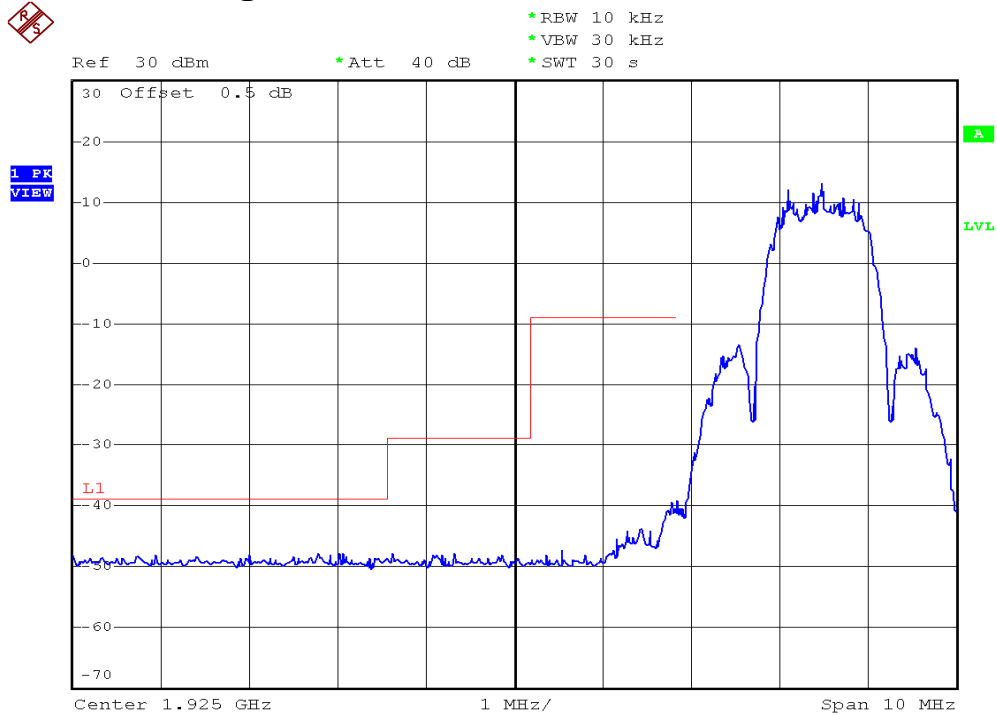

INTERTEK TESTING SERVICES

Unwanted Emission Inside The Sub-Band Plots

Base unit, Lowest channel, Traffic carrier

Base unit, Highest channel, Traffic carrier

INTERTEK TESTING SERVICES

Unwanted Emission Inside The Sub-Band Plots

Base unit, Lowest channel, Dummy carrier

Base unit, Highest channel, Dummy carrier

INTERTEK TESTING SERVICES

Unwanted Emission Inside The Sub-Band Plots

Handset unit, Lowest channel, Traffic carrier

Handset unit, Highest channel, Traffic carrier