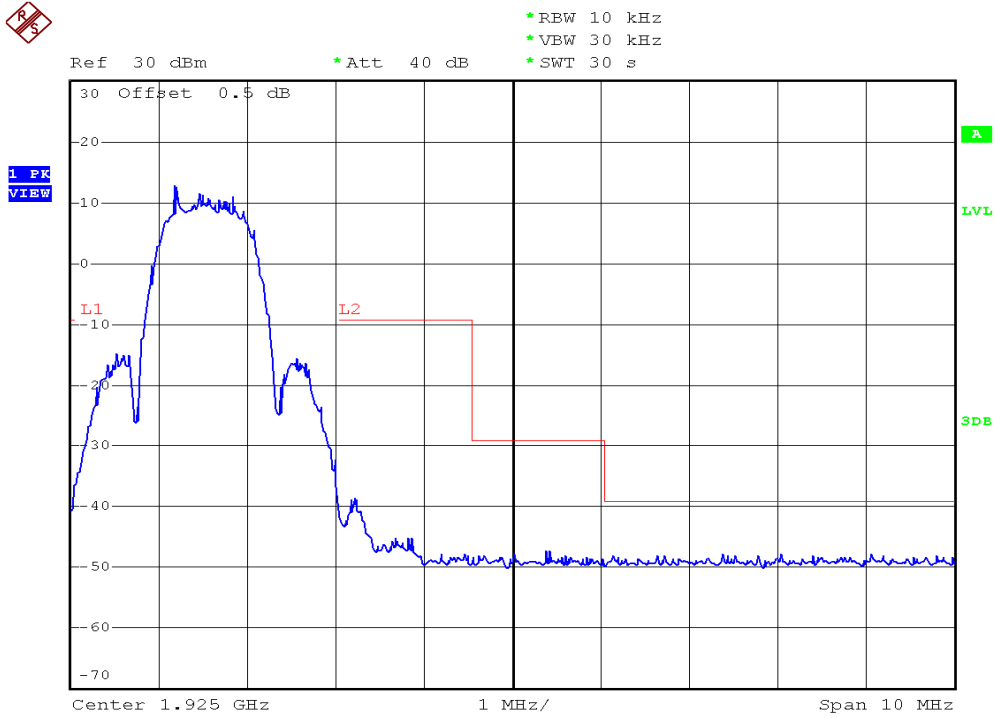

INTERTEK TESTING SERVICES

Unwanted Emission Inside The Sub-Band Plots

Base unit, Lowest channel, Traffic carrier

Base unit, Highest channel, Traffic carrier

INTERTEK TESTING SERVICES

Unwanted Emission Inside The Sub-Band Plots

Base unit, Lowest channel, Dummy carrier

Base unit, Highest channel, Dummy carrier

INTERTEK TESTING SERVICES

Unwanted Emission Inside The Sub-Band Plots

Handset unit, Lowest channel, Traffic carrier

Handset unit, Highest channel, Traffic carrier