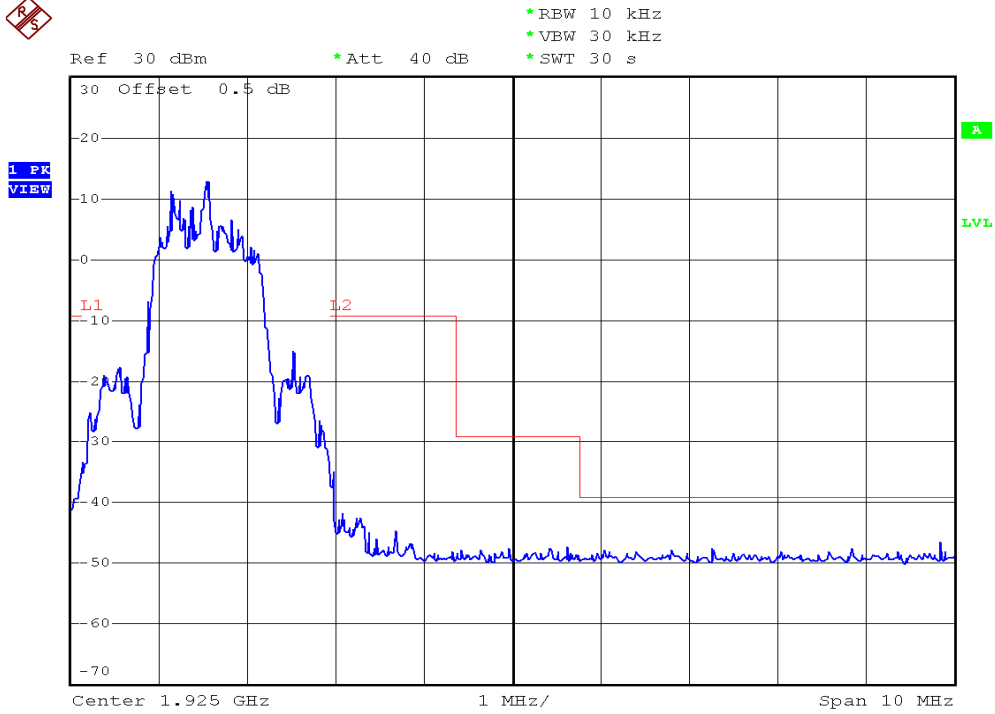

INTERTEK TESTING SERVICES

Unwanted Emission Inside The Sub-Band Plots

Base unit, Lowest channel, Traffic carrier

Base unit, Highest channel, Traffic carrier

INTERTEK TESTING SERVICES

Unwanted Emission Inside The Sub-Band Plots

Base unit, Lowest channel, Dummy carrier

Base unit, Highest channel, Dummy carrier

INTERTEK TESTING SERVICES

Unwanted Emission Inside The Sub-Band Plots

Handset unit, Lowest channel, Traffic carrier

Handset unit, Highest channel, Traffic carrier