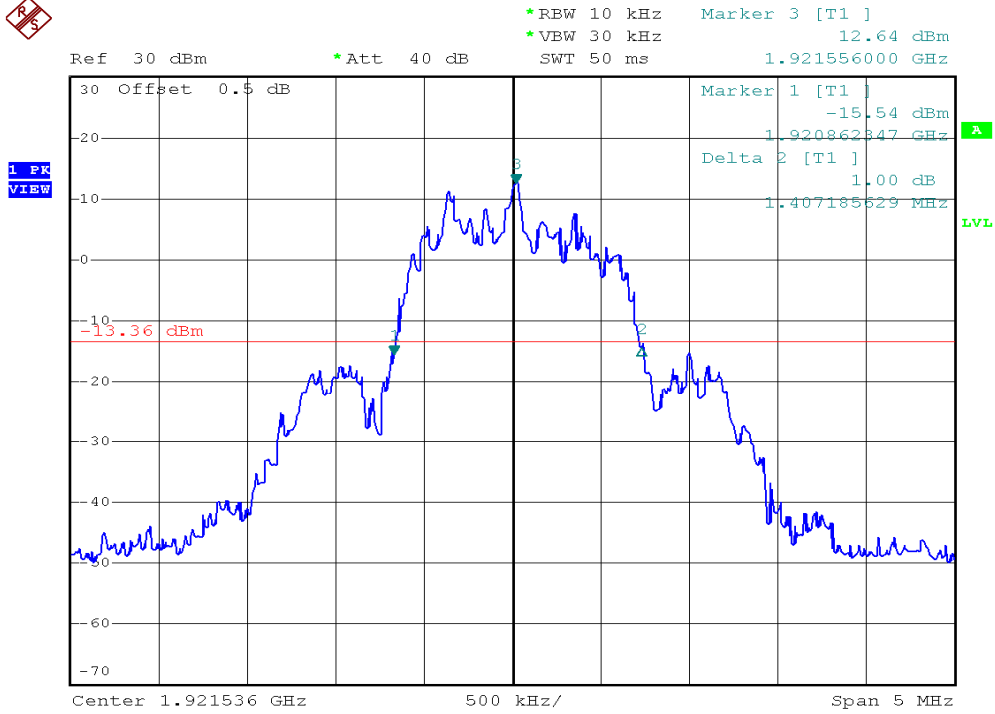

INTERTEK TESTING SERVICES

26dB Emission Bandwidth Plots

Base unit, Lowest channel, Traffic carrier

Base unit, Highest channel, Traffic carrier

INTERTEK TESTING SERVICES

26dB Emission Bandwidth Plots

Base unit, Lowest channel, Dummy carrier

Base unit, Highest channel, Dummy carrier

INTERTEK TESTING SERVICES

26dB Emission Bandwidth Plots

Handset unit, Lowest channel, Traffic carrier

Handset unit, Highest channel, Traffic carrier