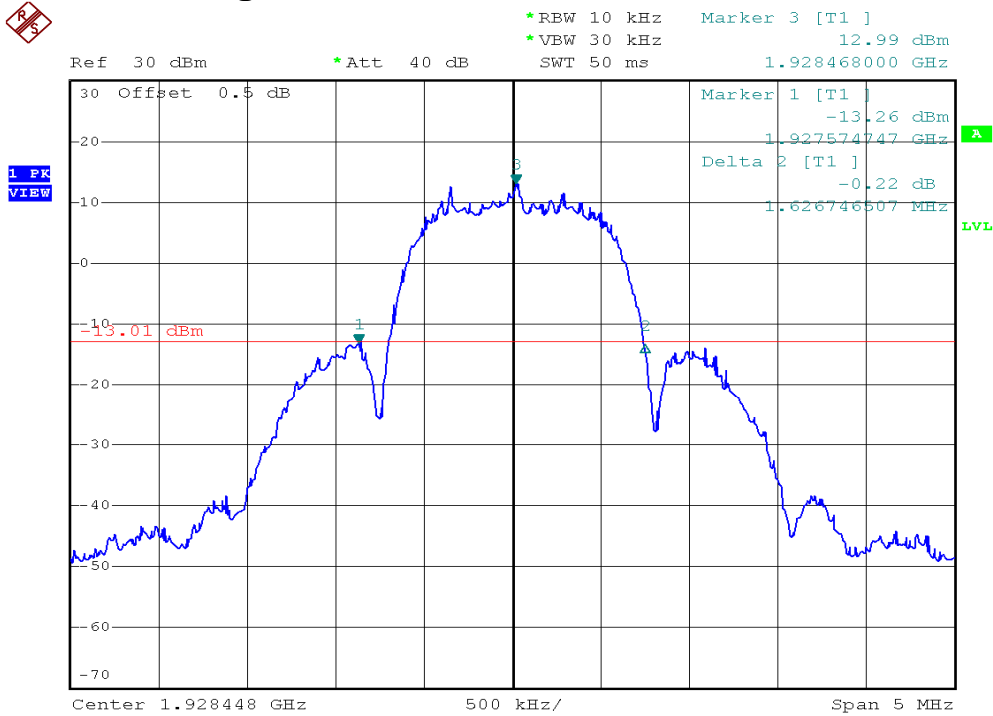

INTERTEK TESTING SERVICES

26dB Emission Bandwidth Plots

Base unit, Lowest channel, Traffic carrier

Base unit, Highest channel, Traffic carrier

INTERTEK TESTING SERVICES

26dB Emission Bandwidth Plots

Base unit, Lowest channel, Dummy carrier

Base unit, Highest channel, Dummy carrier

INTERTEK TESTING SERVICES

26dB Emission Bandwidth Plots

Handset unit, Lowest channel, Traffic carrier

Handset unit, Highest channel, Traffic carrier