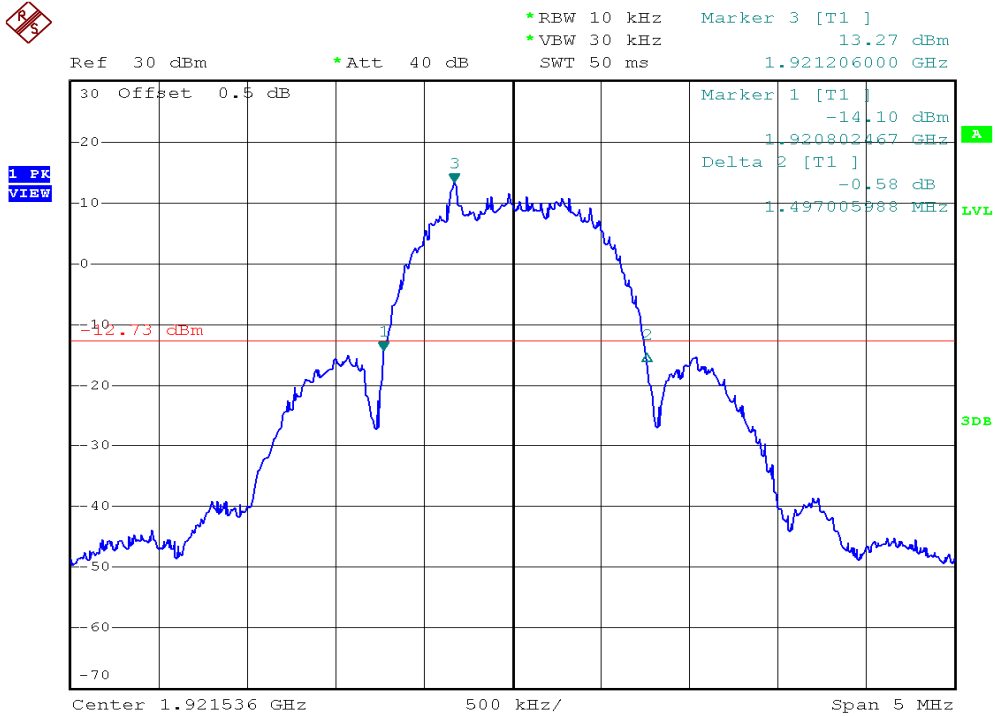

INTERTEK TESTING SERVICES

26dB Emission Bandwidth Plots

Base unit, Lowest channel, Traffic carrier

Base unit, Highest channel, Traffic carrier

INTERTEK TESTING SERVICES

26dB Emission Bandwidth Plots

Base unit, Lowest channel, Dummy carrier

Base unit, Highest channel, Dummy carrier

INTERTEK TESTING SERVICES

26dB Emission Bandwidth Plots

Handset unit, Lowest channel, Traffic carrier

Handset unit, Highest channel, Traffic carrier