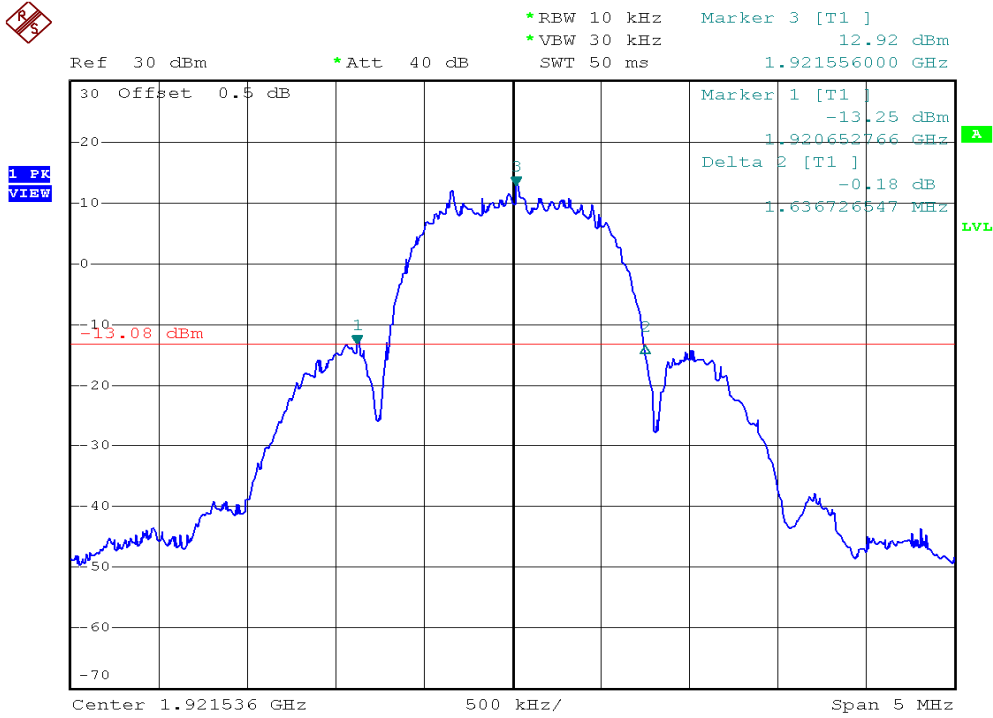

INTERTEK TESTING SERVICES

26dB Emission Bandwidth Plots

Base unit, Lowest channel, Traffic carrier

Base unit, Highest channel, Traffic carrier

INTERTEK TESTING SERVICES

26dB Emission Bandwidth Plots

Base unit, Lowest channel, Dummy carrier

Base unit, Highest channel, Dummy carrier

INTERTEK TESTING SERVICES

26dB Emission Bandwidth Plots

Handset unit, Lowest channel, Traffic carrier

Handset unit, Highest channel, Traffic carrier