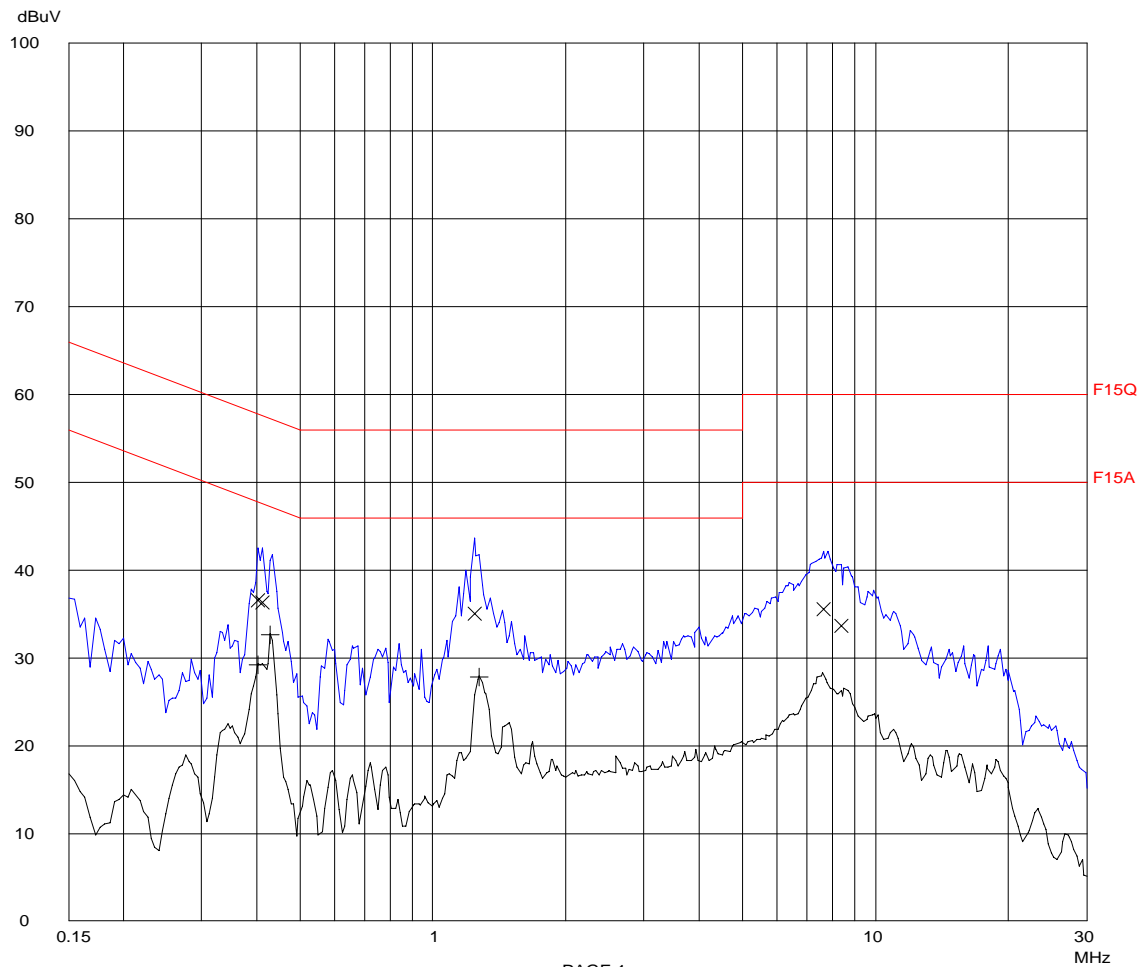

Report no.: HK09121128-1
Bluetooth Talk Mode
AC Mains "N"

Report No.: HK09121128-1

Scan Settings (1 Range)

|----- Frequencies -----||----- Receiver Settings -----|

Start	Stop	Step	IF BW	Detector	M-Time	Atten	Preamp	OpRge
150k	30M	4.5k	10k	PK+AV	10ms	AUTO	LN OFF	60dB

Final Measurement: x QP / + AV

Meas Time: 1 s

Subranges: 16

Acc Margin: 20dB

Transducer No.	Start	Stop	Name

1	1	9k	30M	2454

2	9k	30M	0700

3	9k	30M	0090