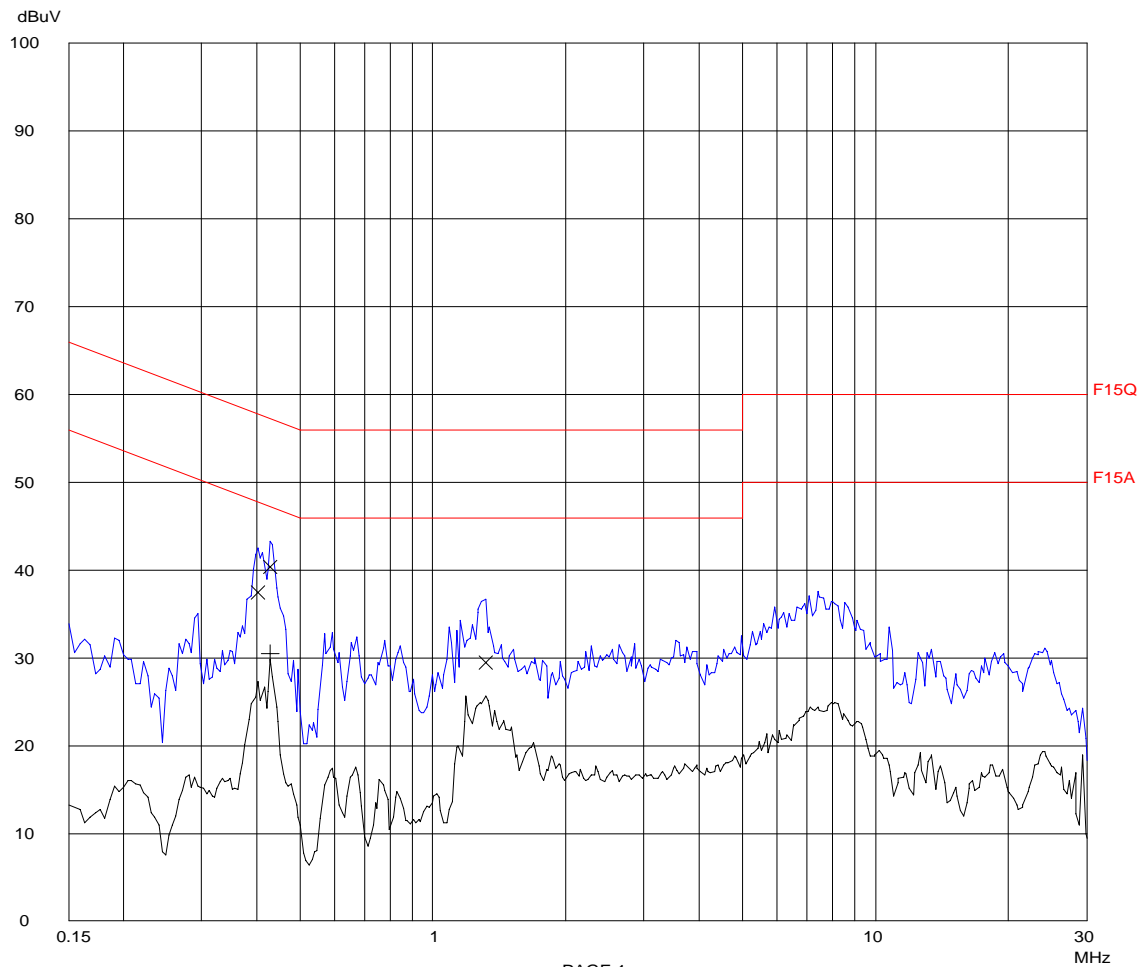

Report no.: HK09121128-1
Bluetooth Talk Mode
AC Mains "L"

Report No.: HK09121128-1

Scan Settings (1 Range)

|----- Frequencies -----||----- Receiver Settings -----|

Start	Stop	Step	IF BW	Detector	M-Time	Atten	Preamp	OpRge
150k	30M	4.5k	10k	PK+AV	10ms	AUTO	LN OFF	60dB

Final Measurement: x QP / + AV

Meas Time: 1 s
Subranges: 16
Acc Margin: 20dB

Transducer No.	Start	Stop	Name
1	1 9k	30M	2454
2	9k	30M	0700
3	9k	30M	0090

Ctrl No.: N/A

Report no.: HK09121128-1
Bluetooth Talk Mode
AC Mains "L"

Report No.:HK09121128-1

Scan Settings (1 Range)

|----- Frequencies -----||----- Receiver Settings -----|
Start Stop Step IF BW Detector M-Time Atten Preamp OpRge
150k 30M 4.5k 10k PK+AV 10ms AUTO LN OFF 60dB

Final Measurement: x QP / + AV

Meas Time: 1 s

Subranges: 16

Acc Margin: 20dB

Transducer No.	Start	Stop	Name
----------------	-------	------	------

1	1	9k	30M	2454
---	---	----	-----	------

2	9k	30M	0700
---	----	-----	------