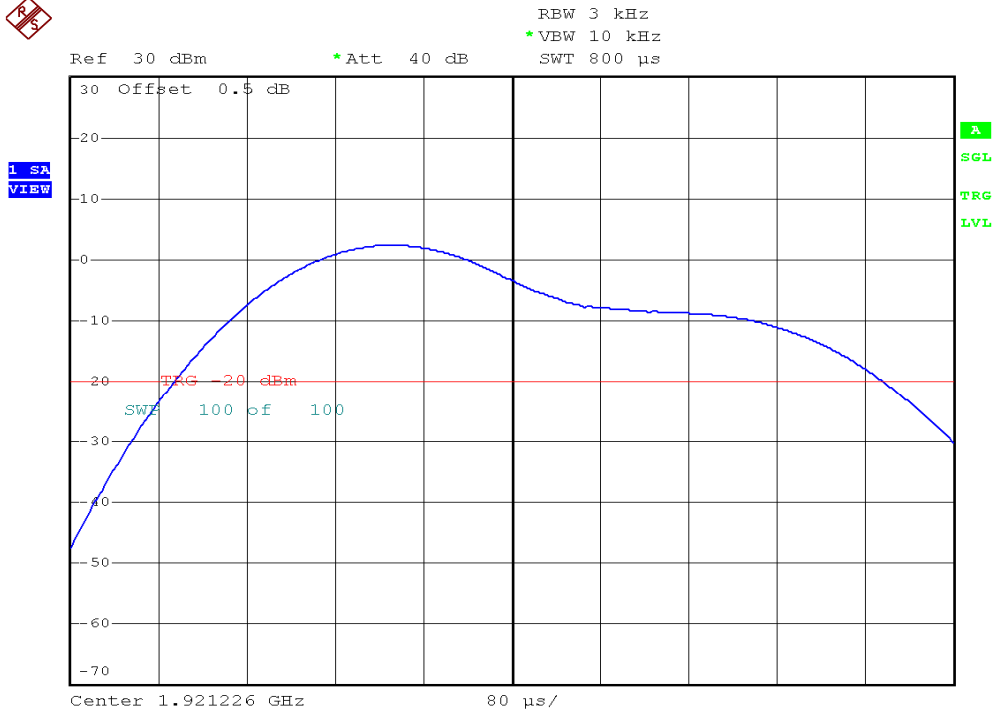

INTERTEK TESTING SERVICES

Power Spectral Density Plots

Handset unit, Lowest channel, Traffic carrier