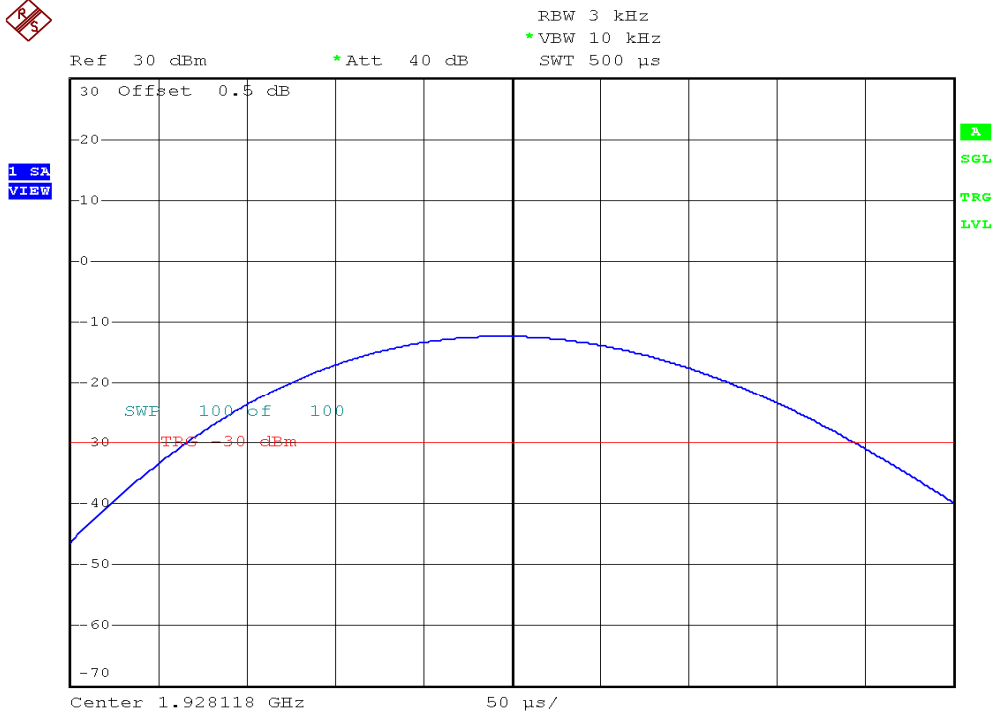

Base unit, Highest channel, Dummy carrier