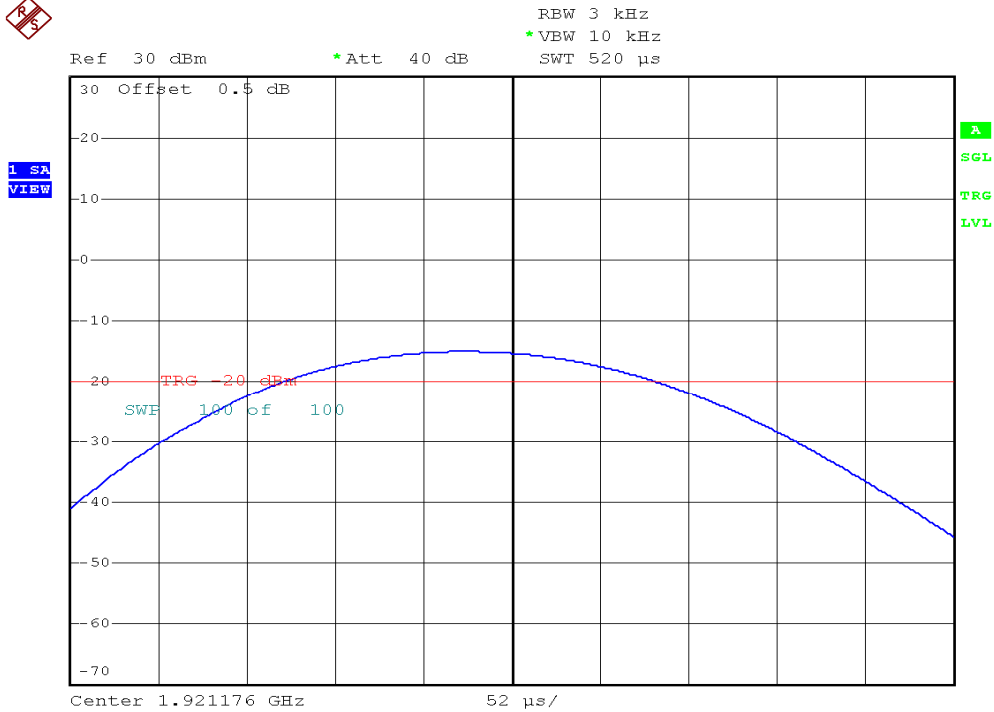

INTERTEK TESTING SERVICES

Power Spectral Density Plots

Base unit, Lowest channel, Dummy carrier