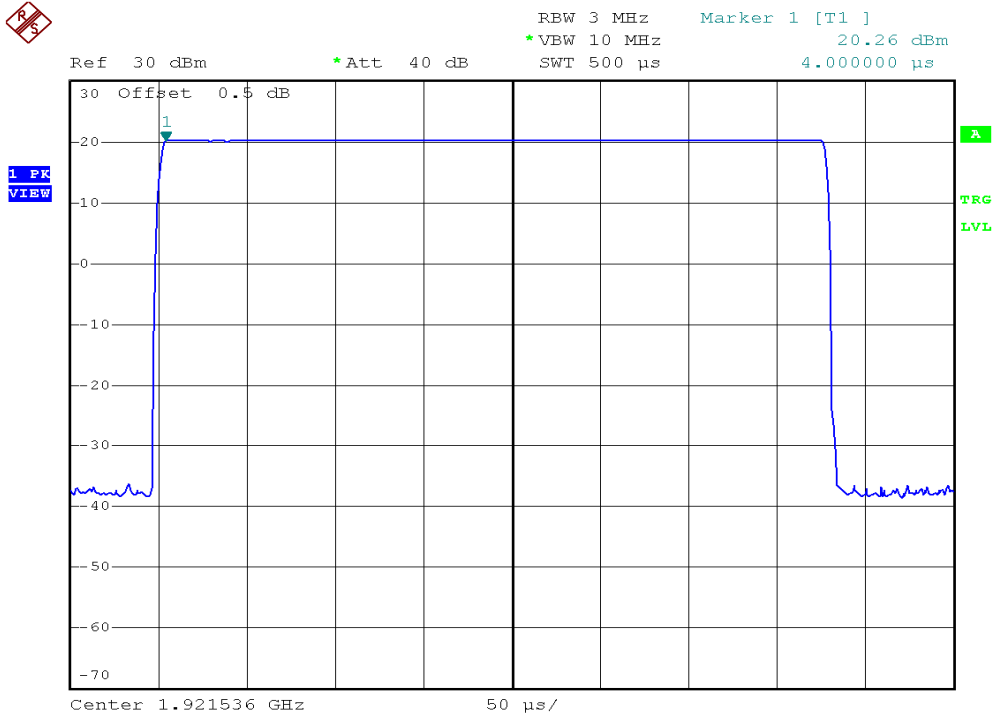

## Peak Transmit Power Plots

### Base unit, Lowest channel, Traffic carrier