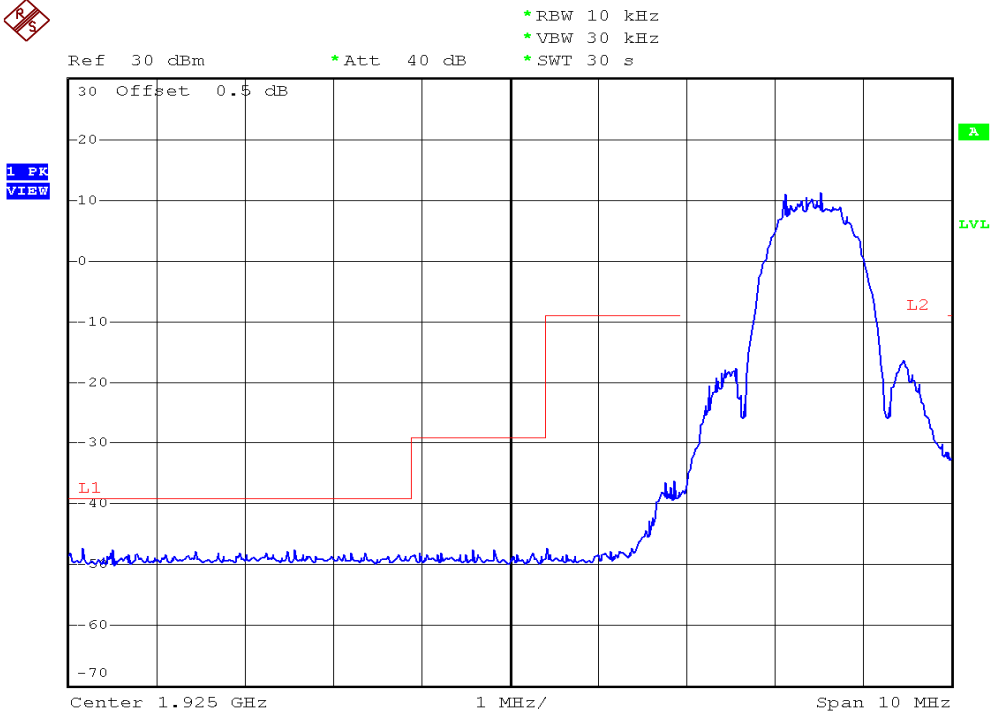

Base unit, Highest channel, Traffic carrier