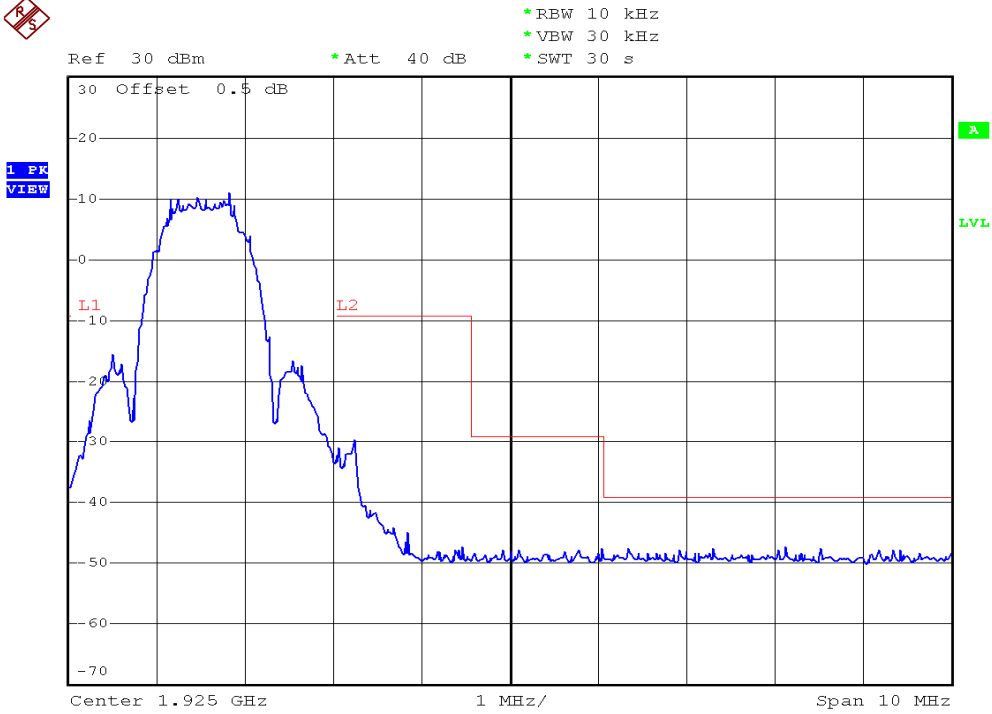

## Unwanted Emission Inside The Sub-Band Plots

### Base unit, Lowest channel, Traffic carrier