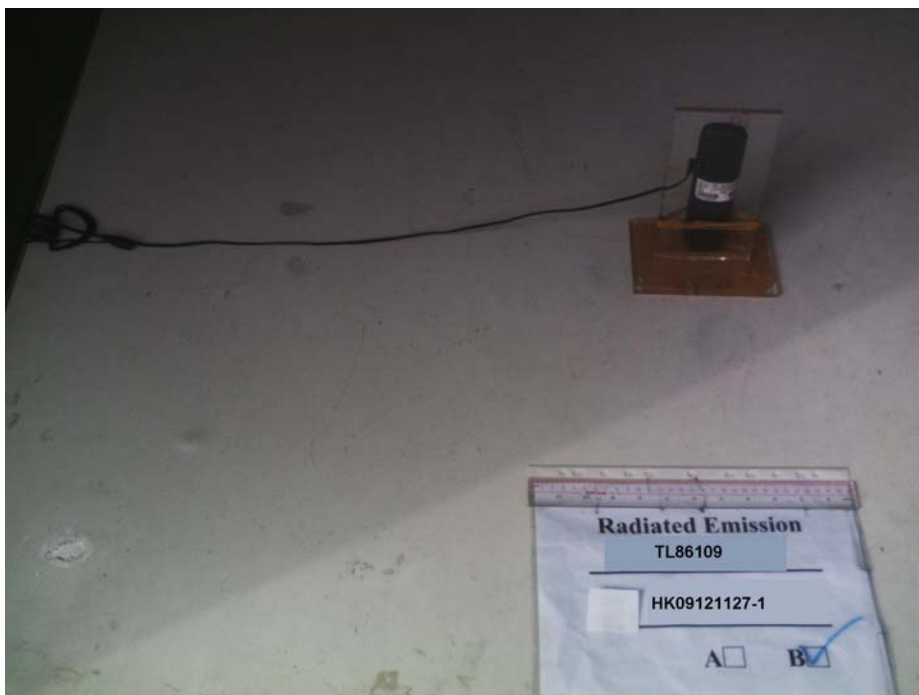

INTERTEK TESTING SERVICES

The Worst Case Configuration Photographs – Mode: Transmission

Radiated Emission – Base Unit

Front View

Rear View

INTERTEK TESTING SERVICES

The Worst Case Configuration Photographs – Mode: Transmission

Radiated Emission – Handset

Front View

Rear View

INTERTEK TESTING SERVICES

The Worst Case Configuration Photographs – Mode: Receiving

Radiated Emission – Base Unit

Front View

Rear View

INTERTEK TESTING SERVICES

The Worst Case Configuration Photographs – Mode: Receiving

Radiated Emission – Handset

Front View

Rear View

INTERTEK TESTING SERVICES

The Worst Case Configuration Photographs – Mode: Cordless Handset Online (2 lines)

Conducted Emission

Front View

Right Side View

INTERTEK TESTING SERVICES

The Worst Case Configuration Photographs – Mode: Cordless Handset Online (2 lines)

Conducted Emission

Left Side View

INTERTEK TESTING SERVICES