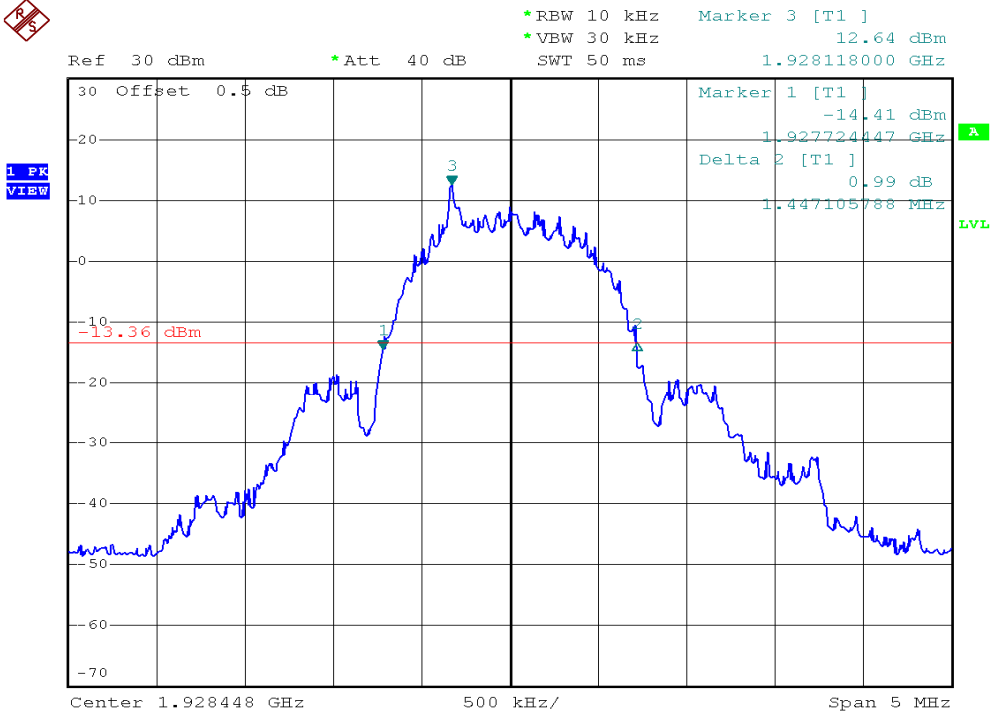

INTERTEK TESTING SERVICES

26dB Emission Bandwidth Plots

Base unit, Lowest channel, Traffic carrier

Base unit, Highest channel, Traffic carrier

INTERTEK TESTING SERVICES

26dB Emission Bandwidth Plots

Base unit, Lowest channel, Dummy carrier

Base unit, Highest channel, Dummy carrier

INTERTEK TESTING SERVICES

26dB Emission Bandwidth Plots

Handset unit, Lowest channel, Traffic carrier

Handset unit, Highest channel, Traffic carrier