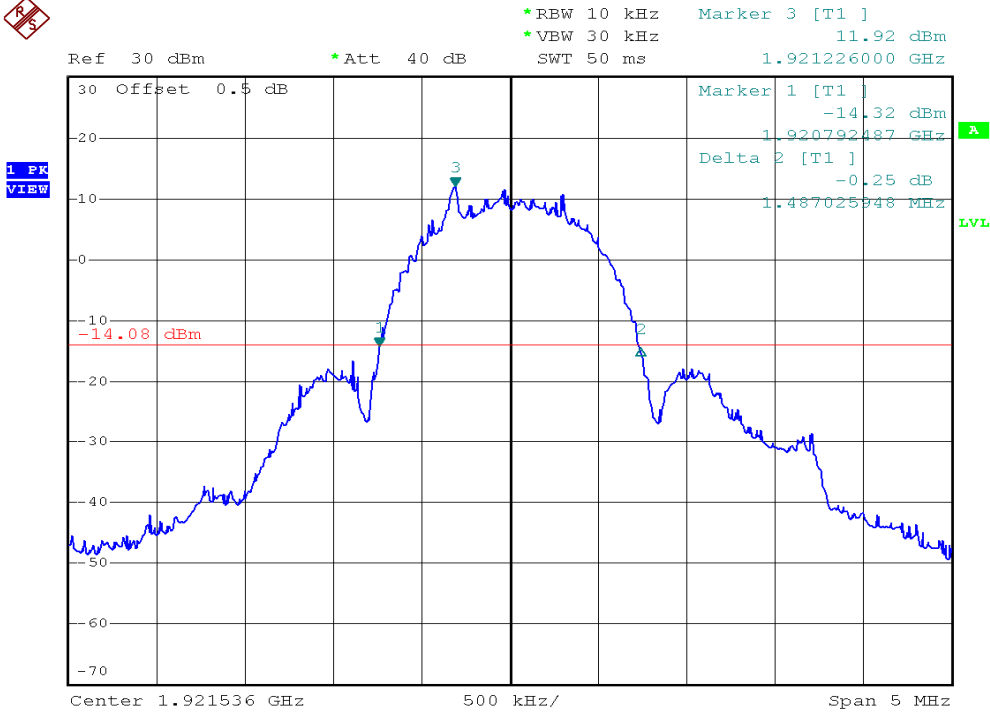

INTERTEK TESTING SERVICES

26dB Emission Bandwidth Plots

Base unit, Lowest channel, Traffic carrier

Base unit, Highest channel, Traffic carrier

INTERTEK TESTING SERVICES

26dB Emission Bandwidth Plots

Base unit, Lowest channel, Dummy carrier

Base unit, Highest channel, Dummy carrier

INTERTEK TESTING SERVICES

26dB Emission Bandwidth Plots

Handset unit, Lowest channel, Traffic carrier

Handset unit, Highest channel, Traffic carrier