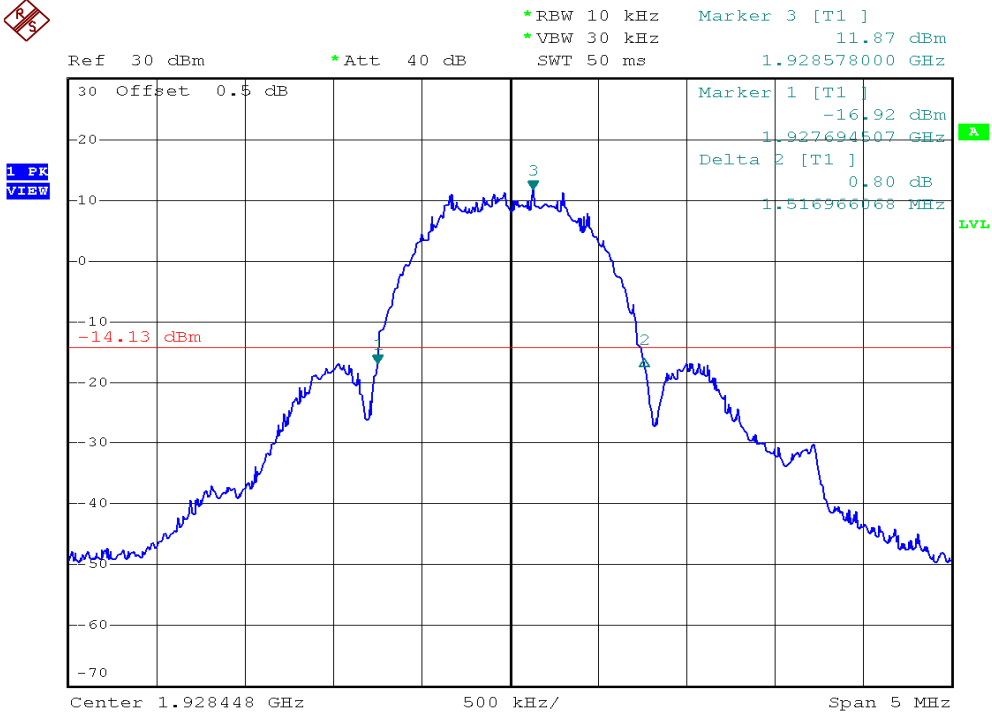

INTERTEK TESTING SERVICES

26dB Emission Bandwidth Plots

Base unit, Lowest channel, Traffic carrier

Base unit, Highest channel, Traffic carrier

INTERTEK TESTING SERVICES

26dB Emission Bandwidth Plots

Base unit, Lowest channel, Dummy carrier

Base unit, Highest channel, Dummy carrier

INTERTEK TESTING SERVICES

26dB Emission Bandwidth Plots

Handset unit, Lowest channel, Traffic carrier

Handset unit, Highest channel, Traffic carrier