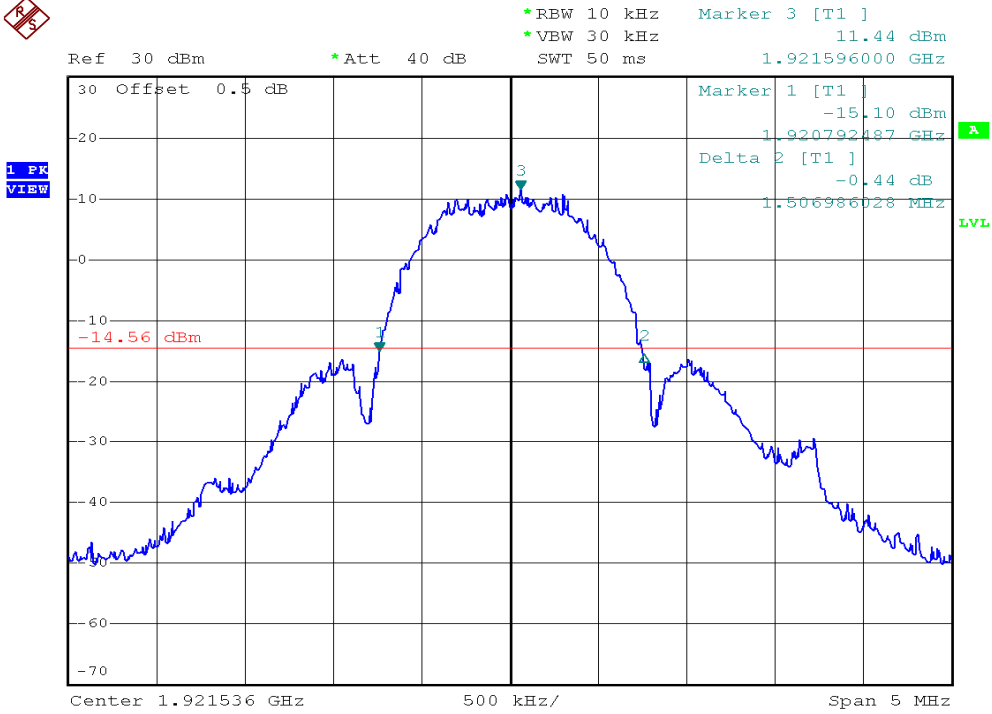

INTERTEK TESTING SERVICES

26dB Emission Bandwidth Plots

Base unit, Lowest channel, Traffic carrier

Base unit, Highest channel, Traffic carrier

INTERTEK TESTING SERVICES

26dB Emission Bandwidth Plots

Base unit, Lowest channel, Dummy carrier

Base unit, Highest channel, Dummy carrier

INTERTEK TESTING SERVICES

26dB Emission Bandwidth Plots

Handset unit, Lowest channel, Traffic carrier

Handset unit, Highest channel, Traffic carrier