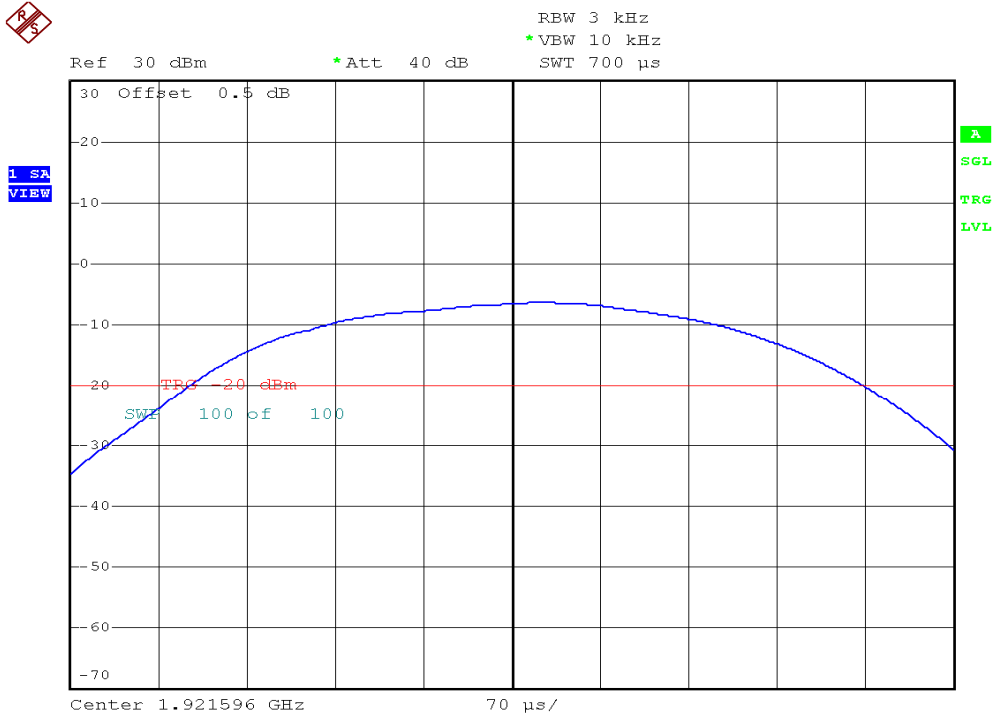

INTERTEK TESTING SERVICES

Power Spectral Density Plots

Plot 3A

Plot 3B

INTERTEK TESTING SERVICES

Power Spectral Density Plots

Plot 3C

Plot 3D