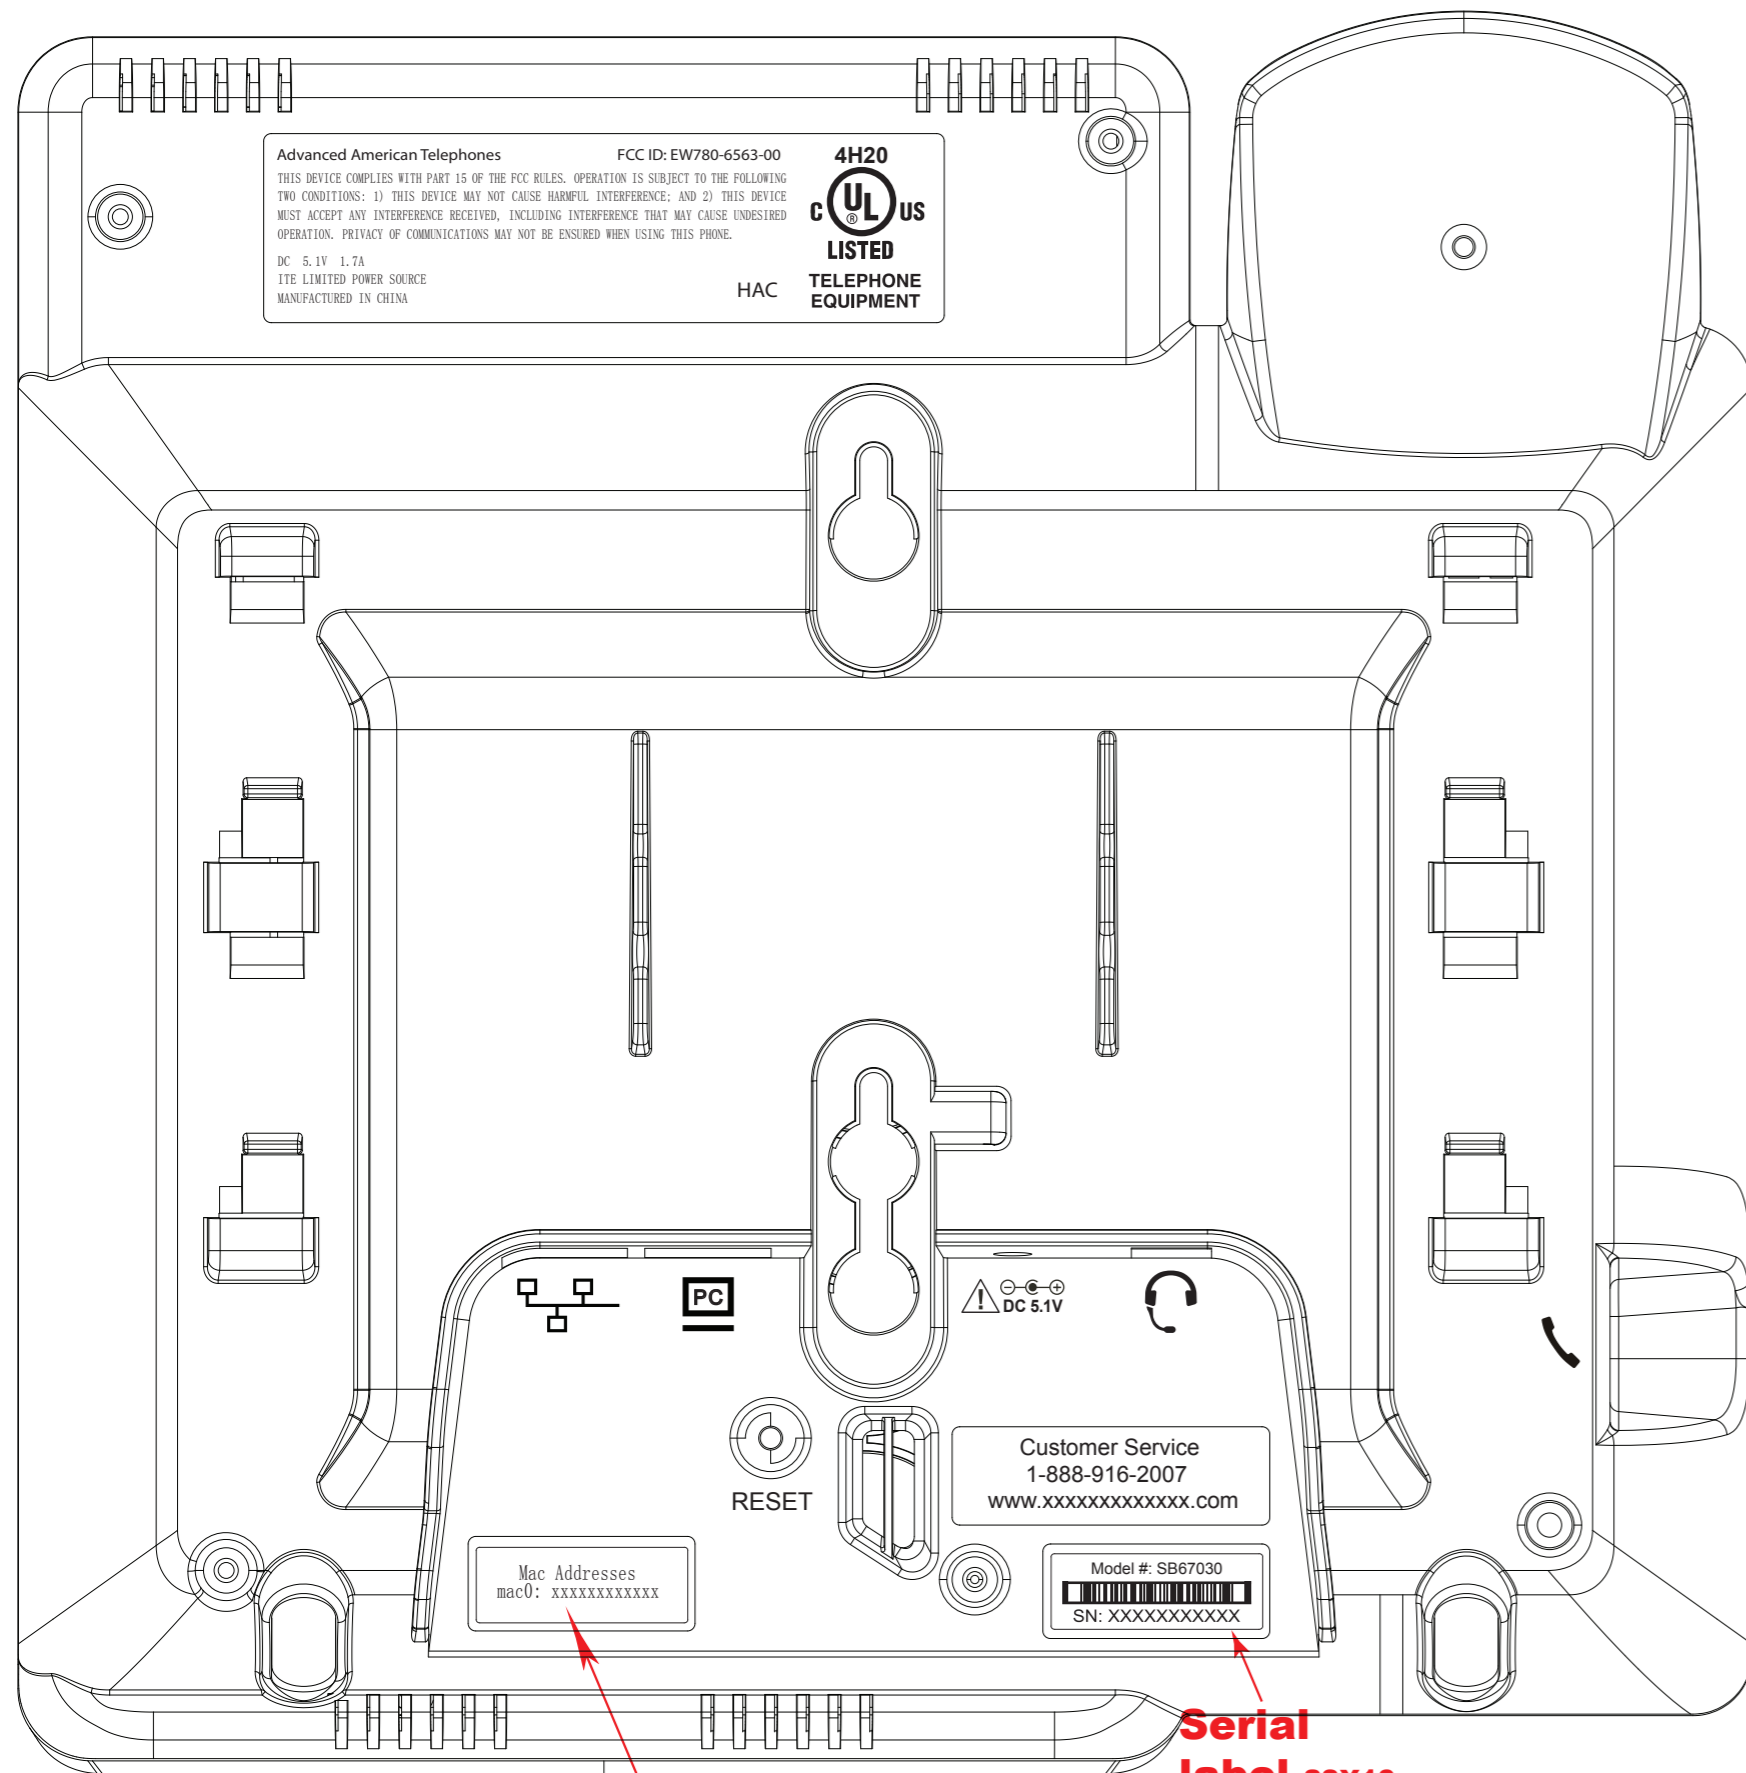

Synapse engraving & label

SCALE: 1:1

Version: 5

prepared by: Q.G. Gan

Synapse Deskset

Synapse Handset

Synapse CHARGER

Synapse Gateway