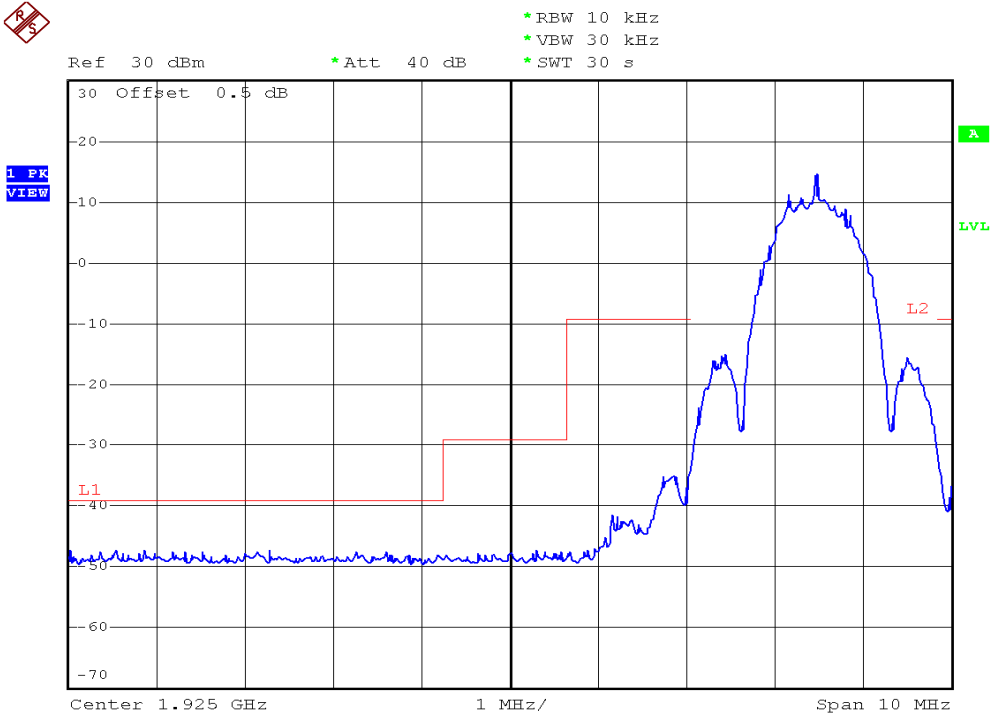

INTERTEK TESTING SERVICES

Unwanted Emission Inside The Sub-Band Plots

Plot B4A

Plot B4B

INTERTEK TESTING SERVICES

Unwanted Emission Inside The Sub-Band Plots

Plot B4C

Plot B4D