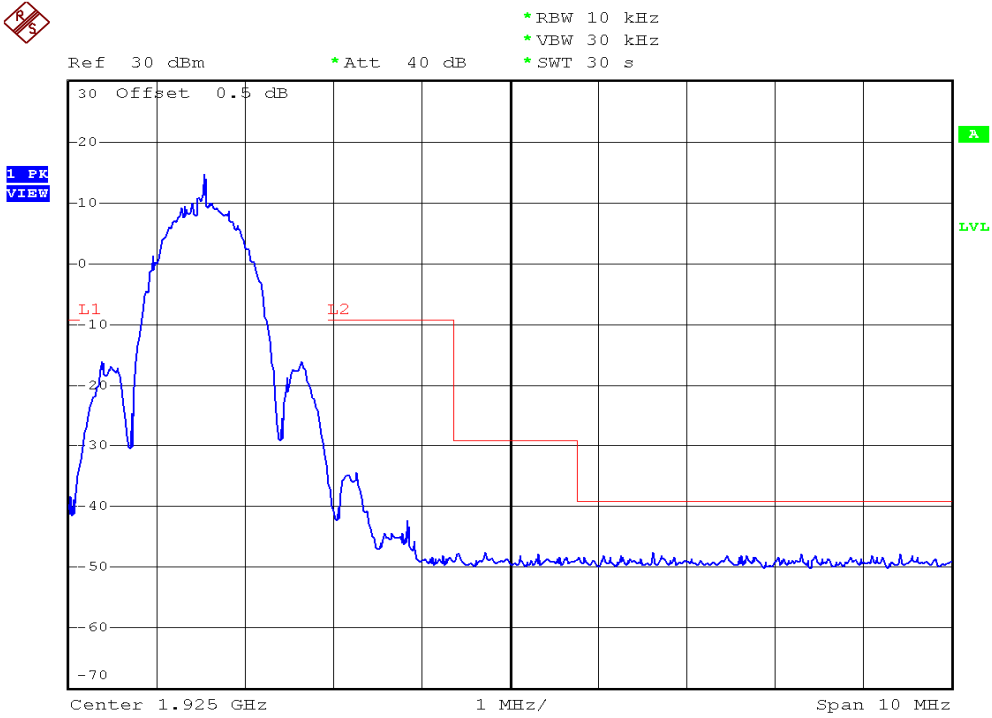

INTERTEK TESTING SERVICES

Unwanted Emission Inside The Sub-Band Plots

Plot B4A

Plot B4B

INTERTEK TESTING SERVICES

Unwanted Emission Inside The Sub-Band Plots

Plot B4C

Plot B4D