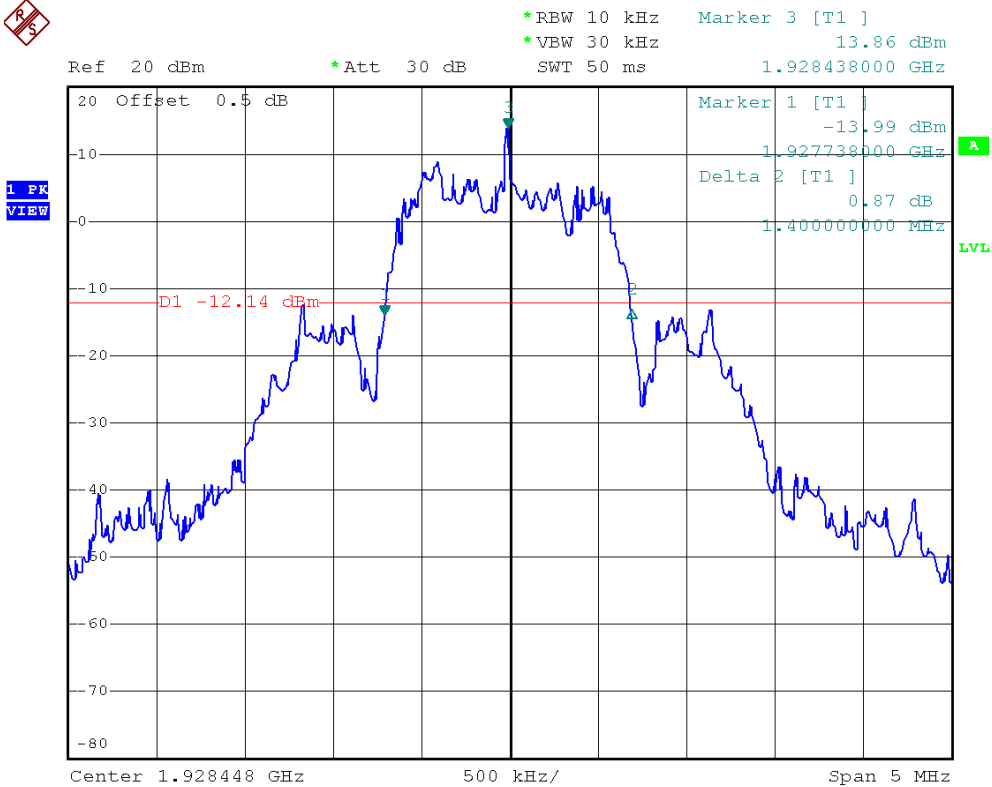

INTERTEK TESTING SERVICES

26dB Emission Bandwidth Plots

Plot B1A

Plot B1D

INTERTEK TESTING SERVICES

26dB Emission Bandwidth Plots

Plot B1G

Plot B1J