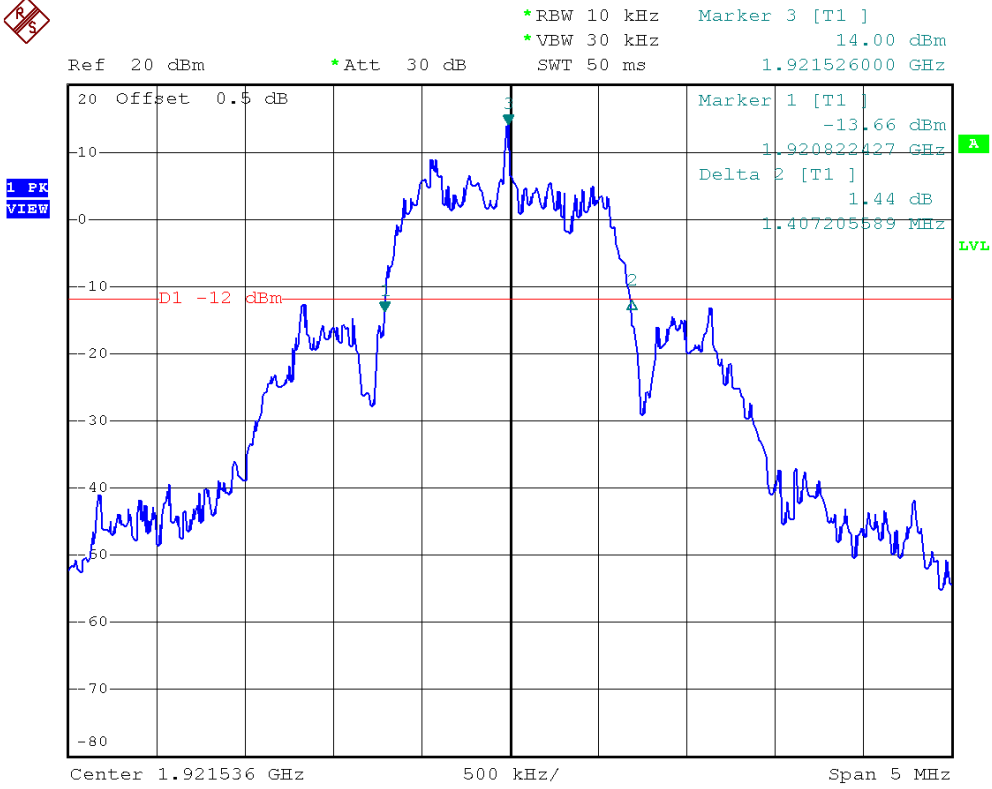

INTERTEK TESTING SERVICES

26dB Emission Bandwidth Plots

Plot B1A

Plot B1D

INTERTEK TESTING SERVICES

26dB Emission Bandwidth Plots

Plot B1G

Plot B1J