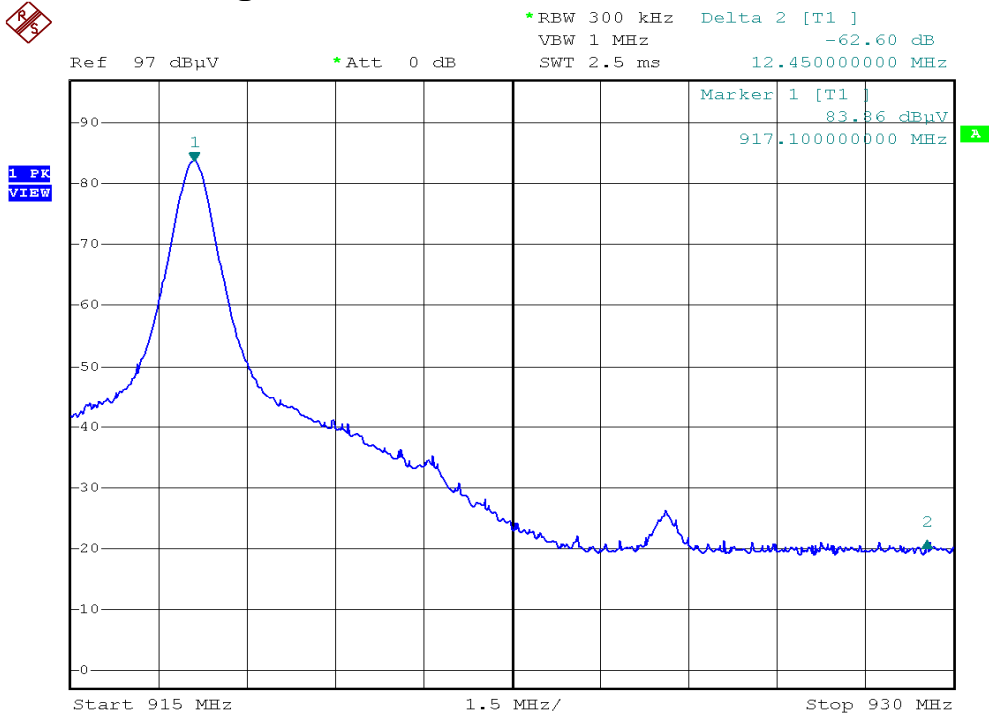

INTERTEK TESTING SERVICES

Radiated Emission on the Bandedge Plots

Base unit, Lowest channel

Base unit, Highest channel

INTERTEK TESTING SERVICES

Radiated Emission on the Bandedge Plots

Handset unit, Lowest channel

Handset unit, Highest channel