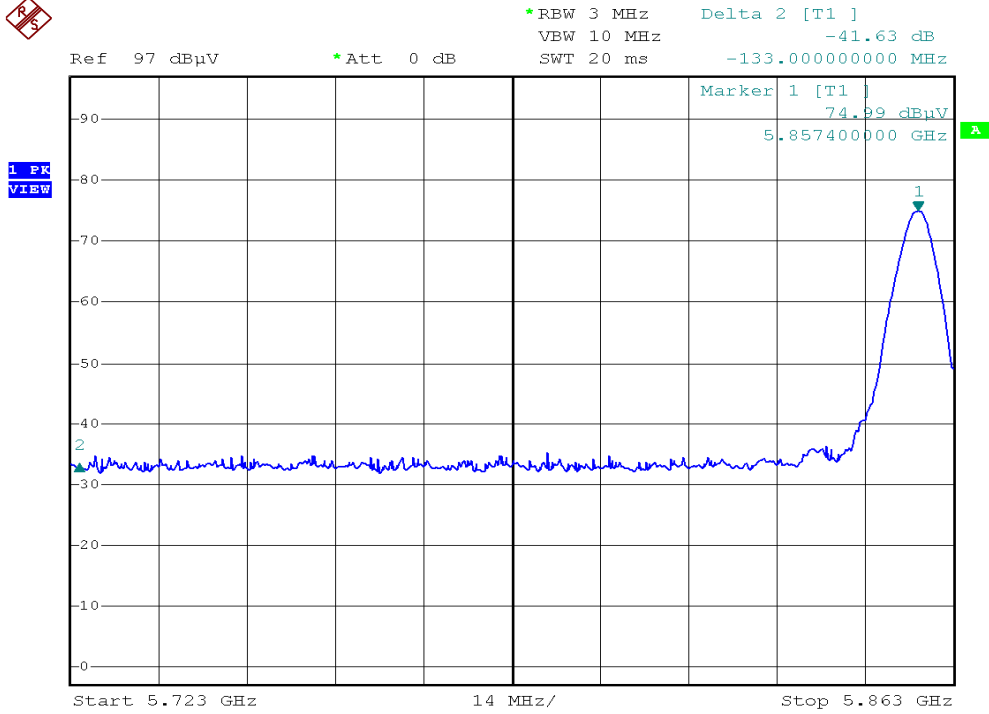

INTERTEK TESTING SERVICES

Radiated Emission on the Bandedge Plots

Base unit, Lowest channel

Base unit, Highest channel

INTERTEK TESTING SERVICES

Radiated Emission on the Bandedge Plots

Handset unit, Lowest channel

Handset unit, Highest channel