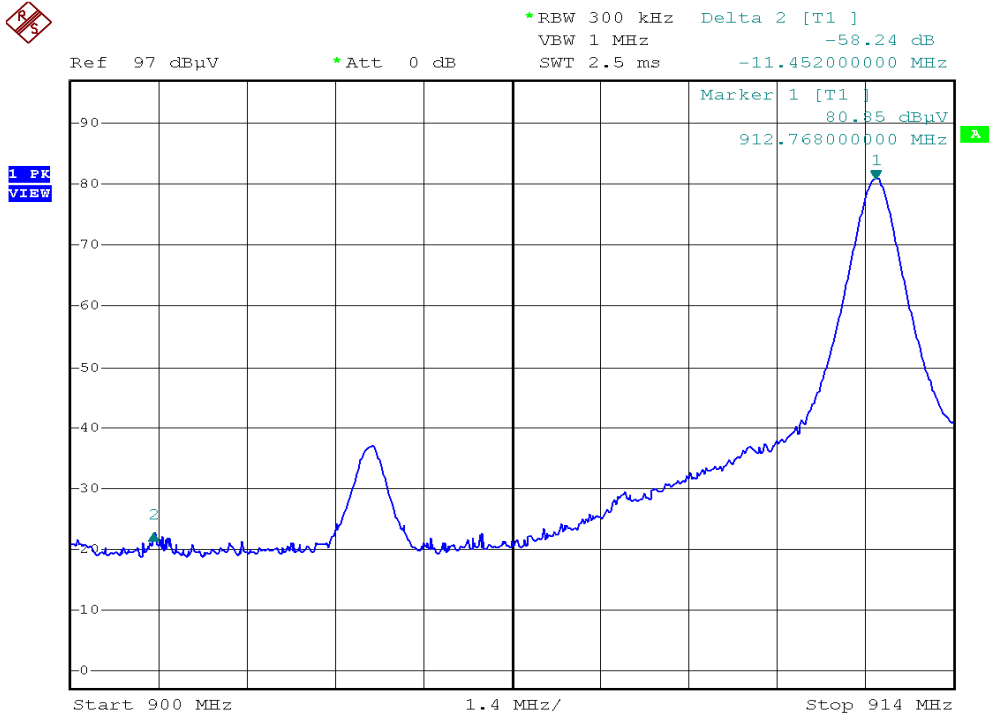

INTERTEK TESTING SERVICES

Radiated Emission on the Bandedge Plots

Base unit, Lowest channel

Base unit, Highest channel

INTERTEK TESTING SERVICES

Radiated Emission on the Bandedge Plots

Handset unit, Lowest channel

Handset unit, Highest channel