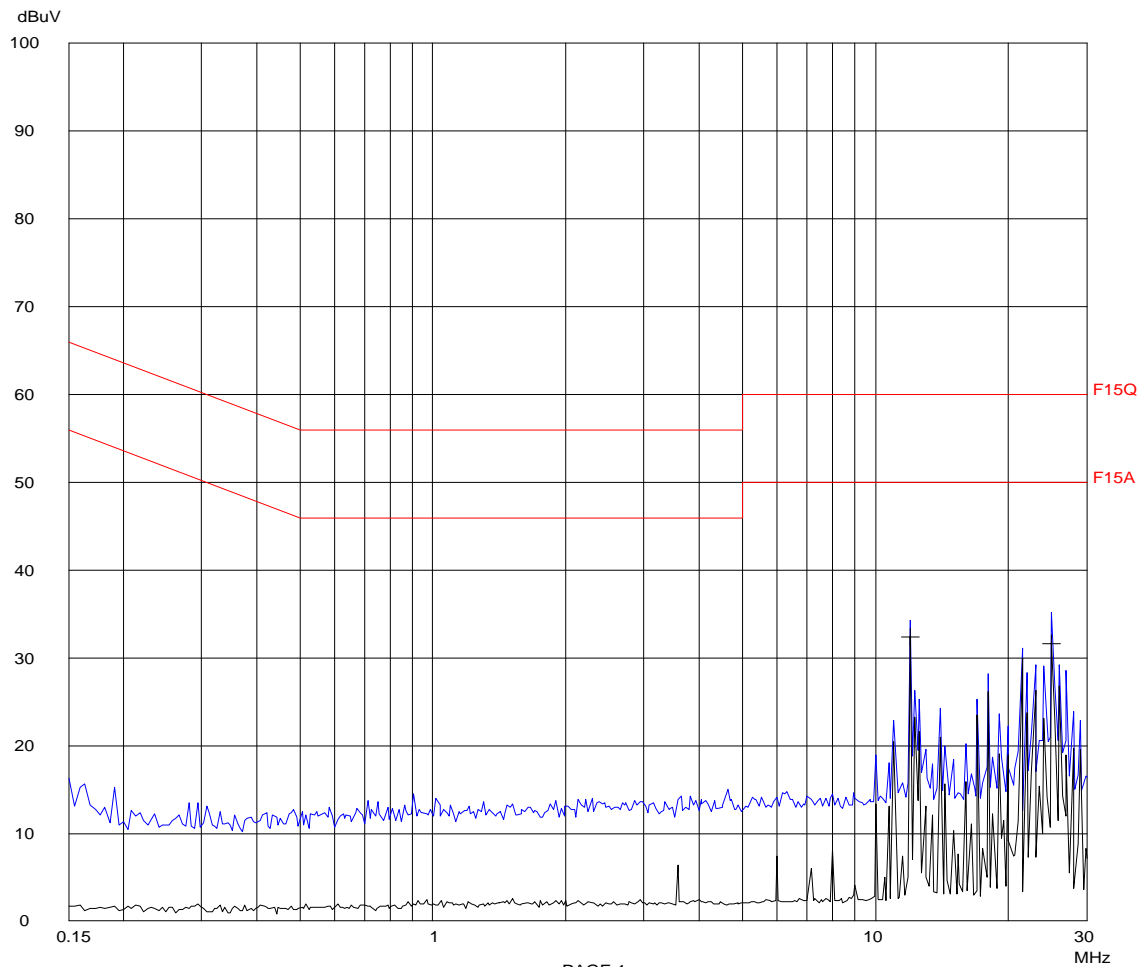

Report no.: HK09090177-1
Talk Mode
AC Mains "L"

Report No.:HK09090177-1

Scan Settings (1 Range)

|----- Frequencies -----||----- Receiver Settings -----|

Start	Stop	Step	IF BW	Detector	M-Time	Atten	Preamp	OpRge
150k	30M	4.5k	10k	PK+AV	10ms	AUTO	LN OFF	60dB

Final Measurement: x QP / + AV

Meas Time: 1 s
Subranges: 16
Acc Margin: 20dB

Transducer No.	Start	Stop	Name
1	1 9k	30M	2454
2	9k	30M	0700
3	9k	30M	0090

Ctrl No.: N/A

Report no.: HK09090177-1
Talk Mode
AC Mains "L"

Report No.:HK09090177-1

Scan Settings (1 Range)

Frequencies			Receiver Settings					
Start	Stop	Step	IF BW	Detector	M-Time	Atten	Preamp	OpRge
150k	30M	4.5k	10k	PK+AV	10ms	AUTO	LN OFF	60dB

Final Measurement Results: