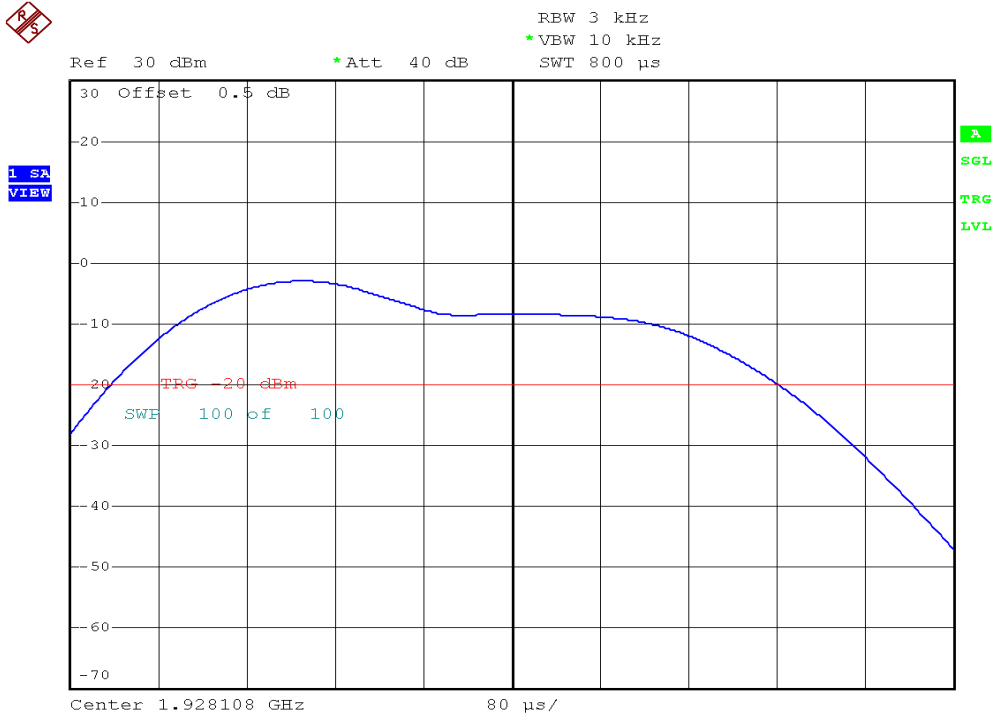

INTERTEK TESTING SERVICES

Power Spectral Density Plots

Plot 3B