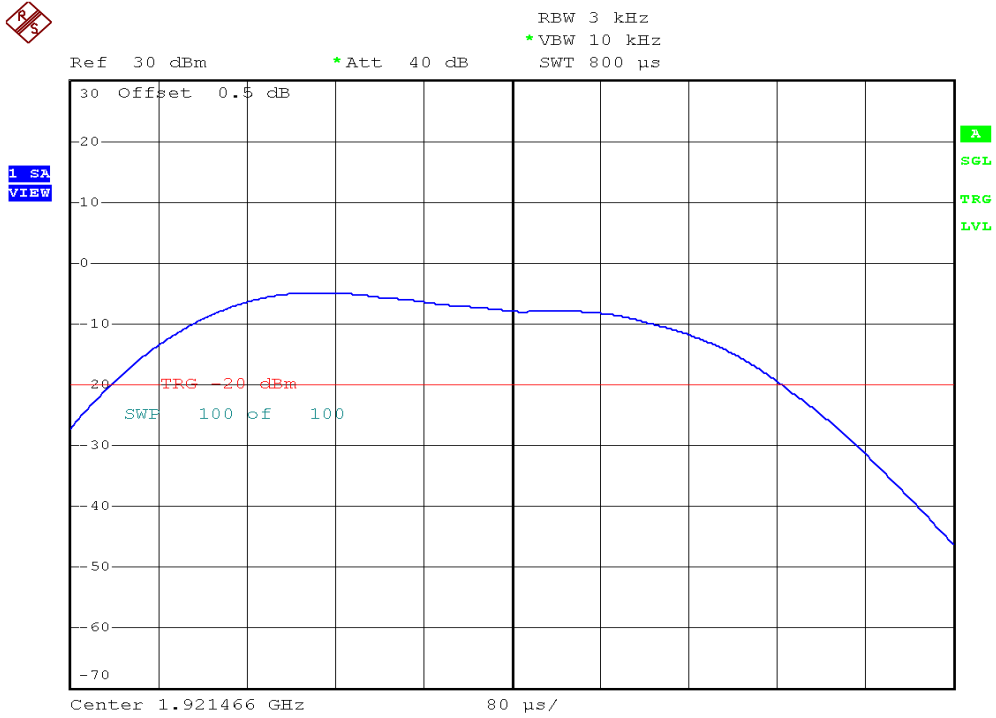

INTERTEK TESTING SERVICES

Power Spectral Density Plots

Plot 3A