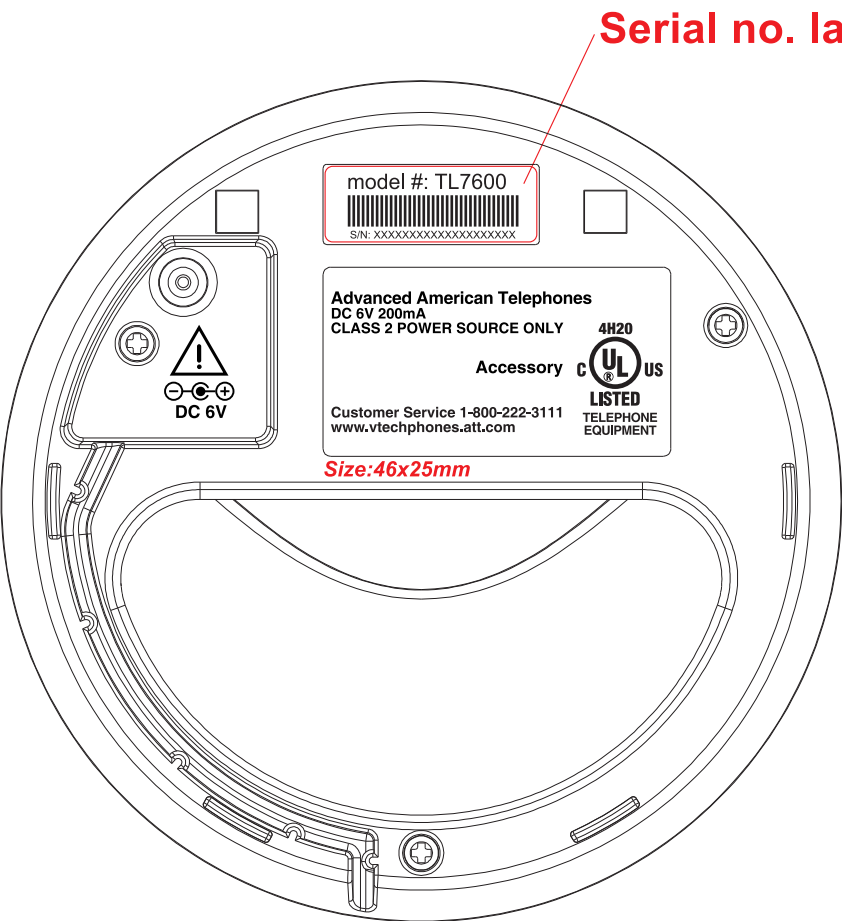

TL76XX Engraving

Alone Charger

Dial Pad Charger

Headset

Dial Pad

Core Base

Lifter

Serial no. label(28x10mm)

Serial no. label(28x10mm)

IC label (26.4x4mm)