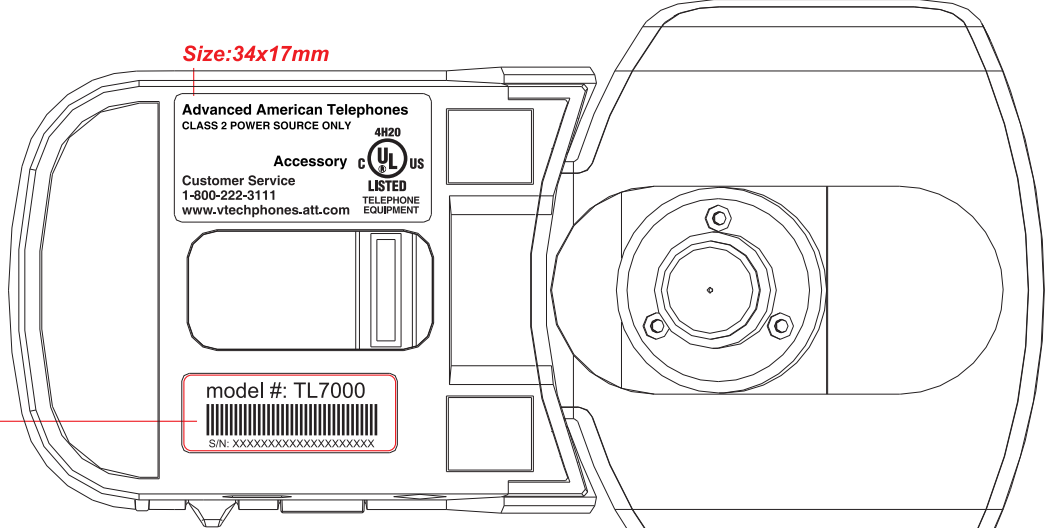

TL76XX Engraving

Alone Charger

Dial Pad Charger

Headset

Dial Pad

Core Base

Lifter

Serial no. label(28x10mm)

Serial no. label(28x10mm)

IC label (26.4x4mm)