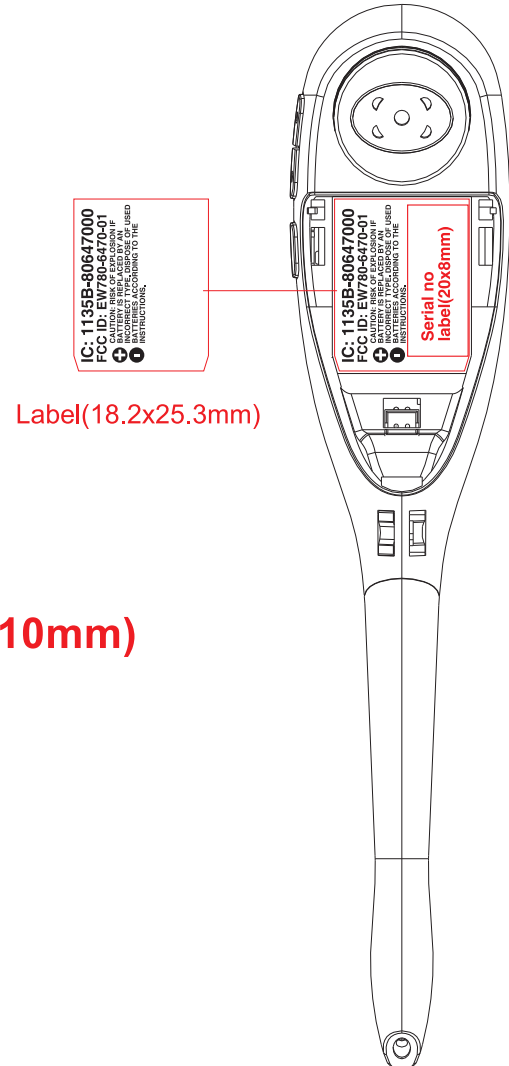

TL76XX Engraving

Alone Charger

Dial Pad Charger

Headset

Dial Pad

Core Base

Lifter

Serial no. label(28x10mm)

Serial no. label(28x10mm)

IC label (26.4x4mm)