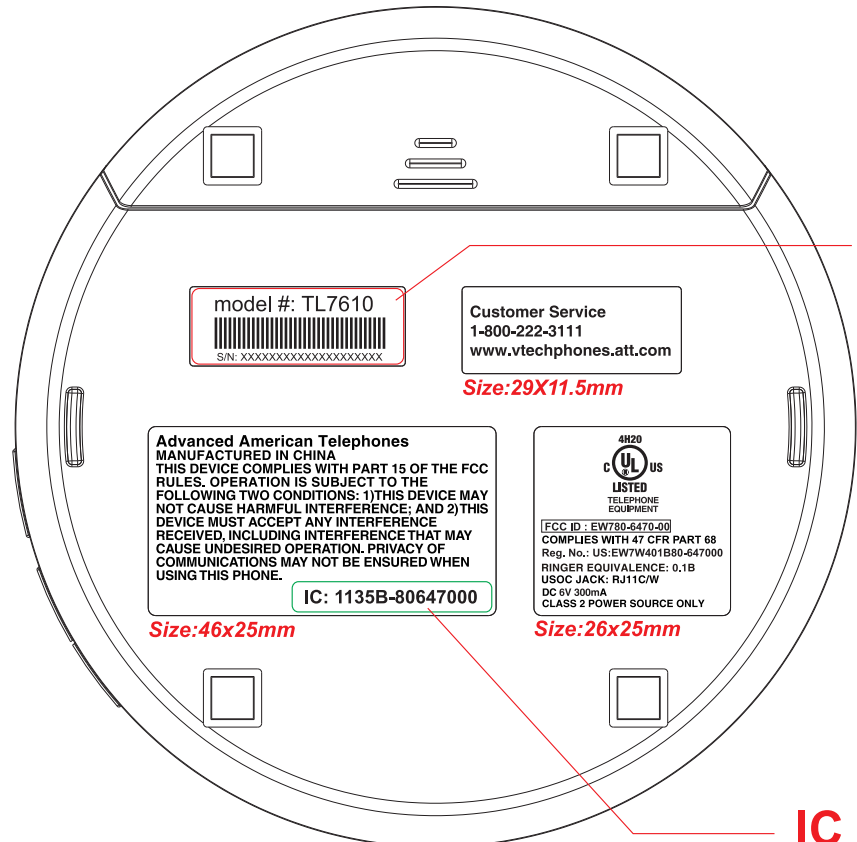

TL76XX Engraving

Alone Charger

Dial Pad Charger

Headset

Dial Pad

Core Base

Lifter

Serial no. label(28x10mm)

Serial no. label(28x10mm)

IC label (26.4x4mm)