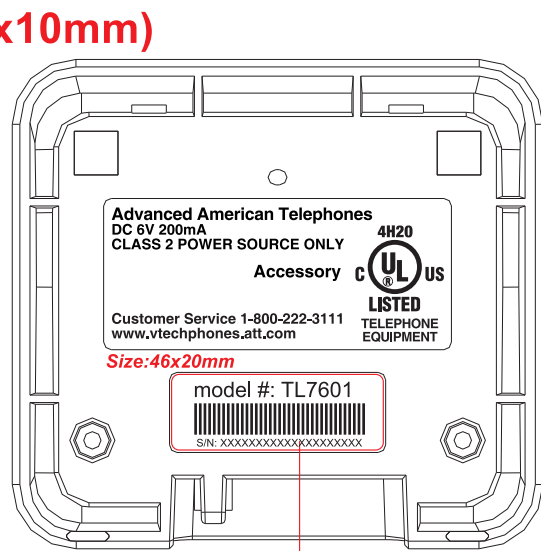

TL76XX Engraving

Alone Charger

Dial Pad Charger

Headset

Dial Pad

Core Base

Lifter

Serial no. label(28x10mm)

Serial no. label(28x10mm)

IC label (26.4x4mm)