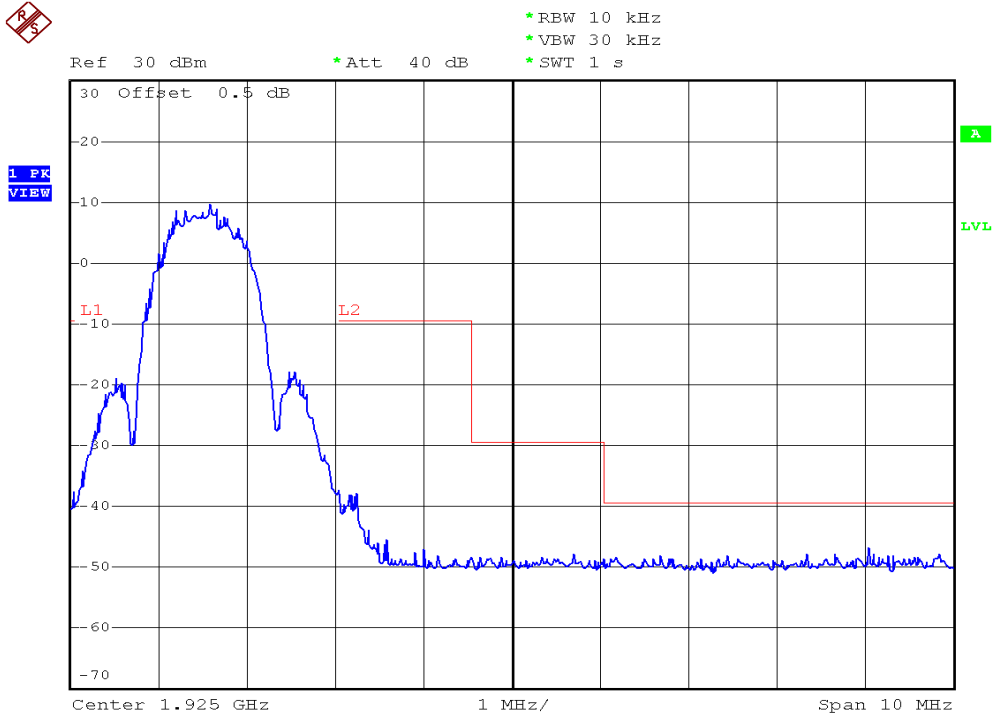

INTERTEK TESTING SERVICES

Unwanted Emission Inside The Sub-Band Plots

Plot B4A

Plot B4B

INTERTEK TESTING SERVICES

Unwanted Emission Inside The Sub-Band Plots

Plot B4C

Plot B4D

INTERTEK TESTING SERVICES

Unwanted Emission Inside The Sub-Band Plots

Plot H4A

Plot H4B