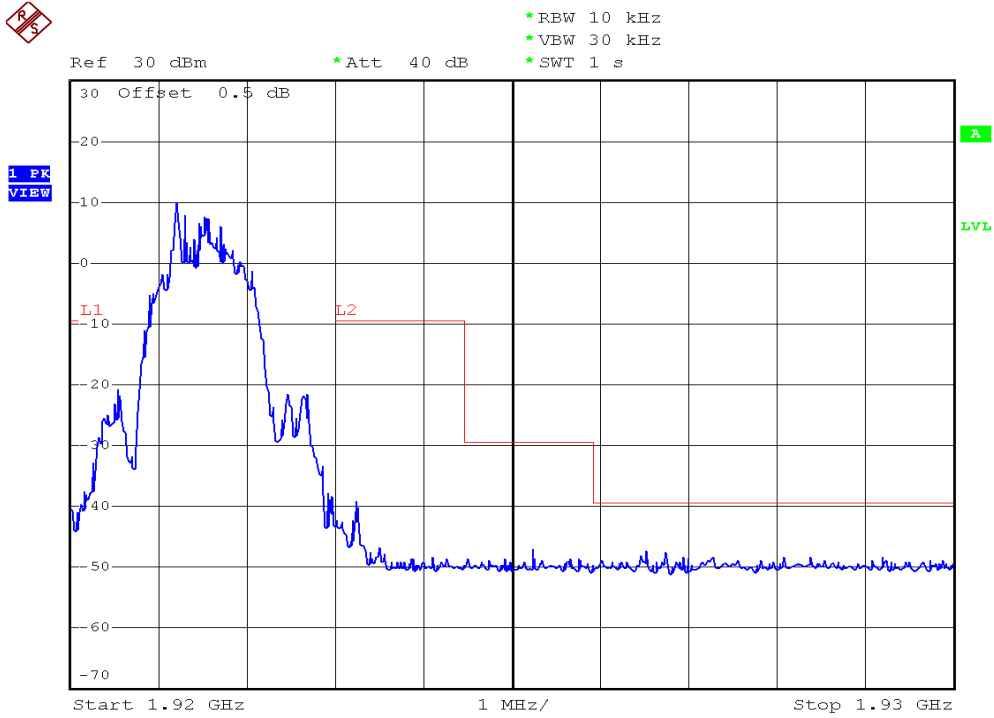

INTERTEK TESTING SERVICES

Unwanted Emission Inside The Sub-Band Plots

Plot B4A

Plot B4B

INTERTEK TESTING SERVICES

Unwanted Emission Inside The Sub-Band Plots

Plot B4C

Plot B4D

INTERTEK TESTING SERVICES

Unwanted Emission Inside The Sub-Band Plots

Plot H4A

Plot H4B