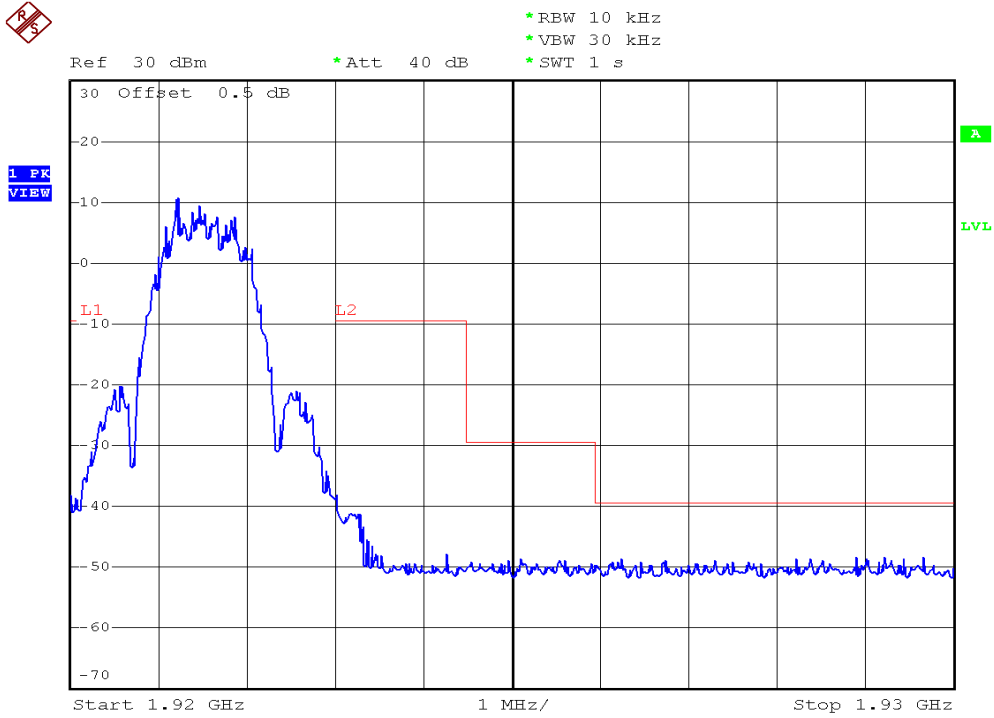

INTERTEK TESTING SERVICES

Unwanted Emission Inside The Sub-Band Plots

Plot B4A

Plot B4B

INTERTEK TESTING SERVICES

Unwanted Emission Inside The Sub-Band Plots

Plot B4C

Plot B4D

INTERTEK TESTING SERVICES

Unwanted Emission Inside The Sub-Band Plots

Plot H4A

Plot H4B