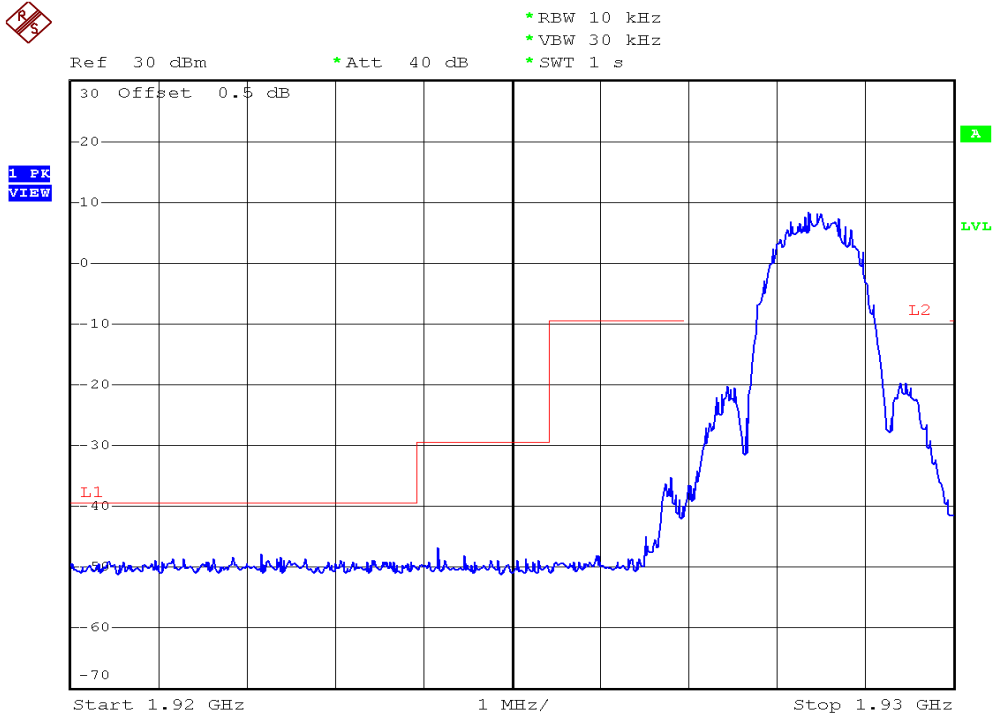

INTERTEK TESTING SERVICES

Unwanted Emission Inside The Sub-Band Plots

Plot B4A

Plot B4B

INTERTEK TESTING SERVICES

Unwanted Emission Inside The Sub-Band Plots

Plot B4C

Plot B4D

INTERTEK TESTING SERVICES

Unwanted Emission Inside The Sub-Band Plots

Plot H4A

Plot H4B