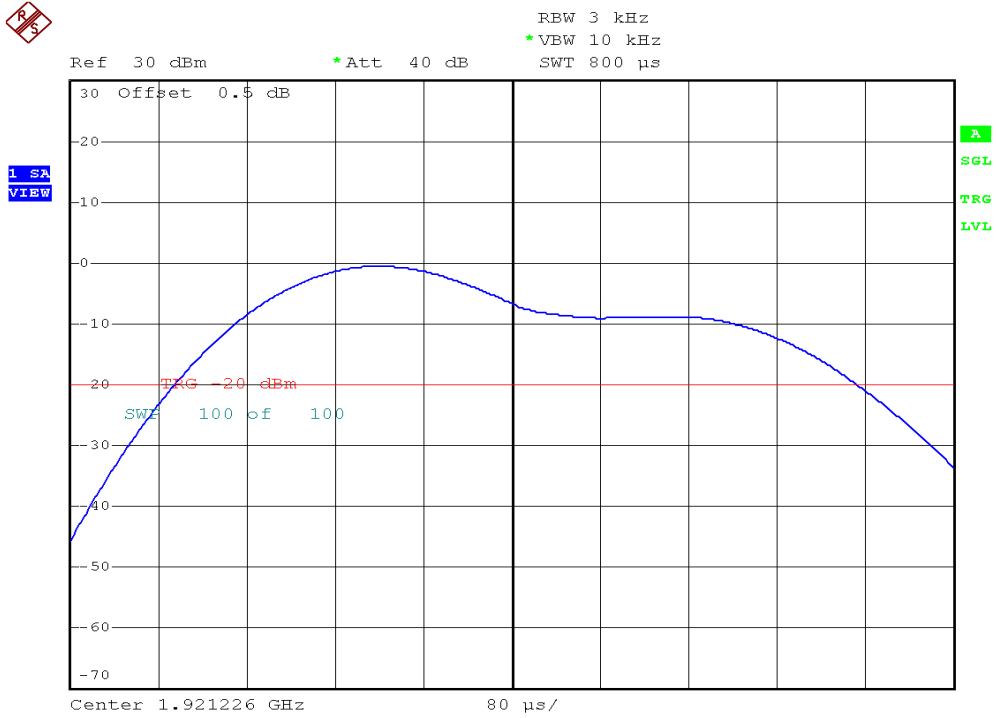

INTERTEK TESTING SERVICES

Power Spectral Density Plots

Plot B3A2

Plot B3B2

INTERTEK TESTING SERVICES

Power Spectral Density Plots

Plot B3C2

Plot B3D2

INTERTEK TESTING SERVICES

Power Spectral Density Plots

Plot H3A

Plot H3B