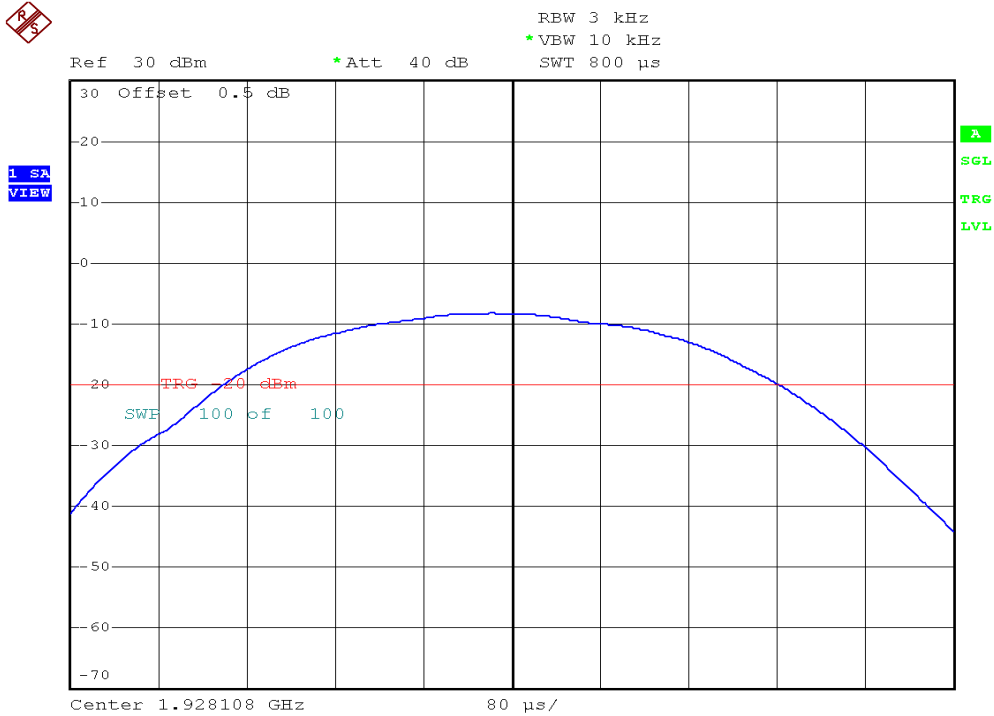

INTERTEK TESTING SERVICES

Power Spectral Density Plots

Plot B3A1

Plot B3B1

INTERTEK TESTING SERVICES

Power Spectral Density Plots

Plot B3C1

Plot B3D1

INTERTEK TESTING SERVICES

Power Spectral Density Plots

Plot B3A2

Plot B3B2

INTERTEK TESTING SERVICES

Power Spectral Density Plots

Plot B3C2

Plot B3D2

INTERTEK TESTING SERVICES

Power Spectral Density Plots

Plot H3A

Plot H3B