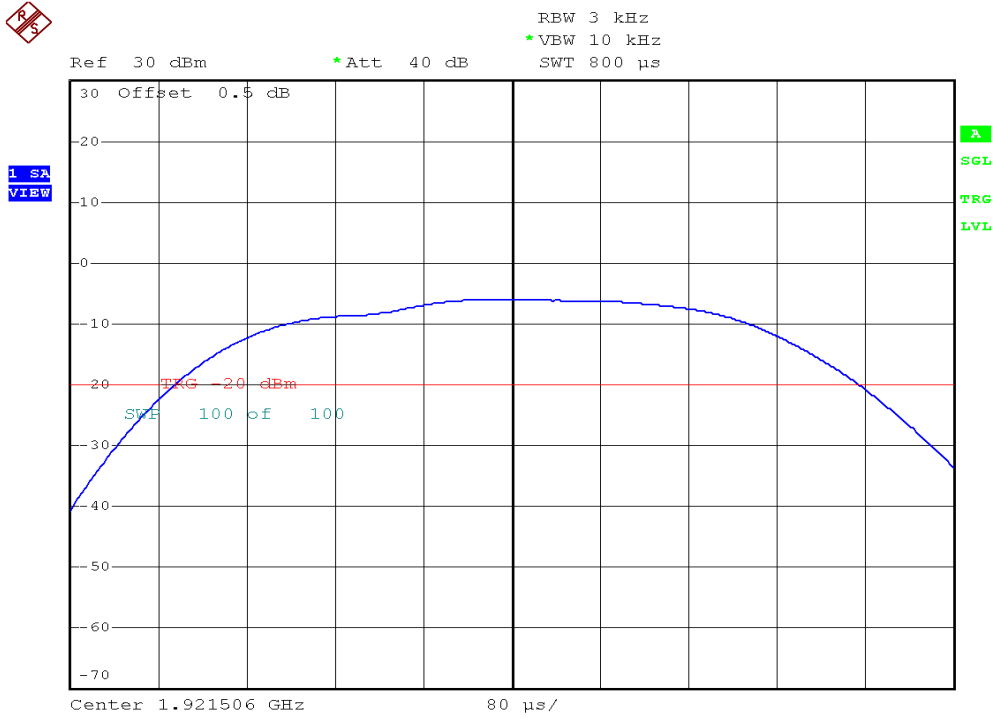

INTERTEK TESTING SERVICES

Power Spectral Density Plots

Plot B3A1

Plot B3B1

INTERTEK TESTING SERVICES

Power Spectral Density Plots

Plot B3C1

Plot B3D1

INTERTEK TESTING SERVICES

Power Spectral Density Plots

Plot B3A2

Plot B3B2

INTERTEK TESTING SERVICES

Power Spectral Density Plots

Plot B3C2

Plot B3D2

INTERTEK TESTING SERVICES

Power Spectral Density Plots

Plot H3A

Plot H3B