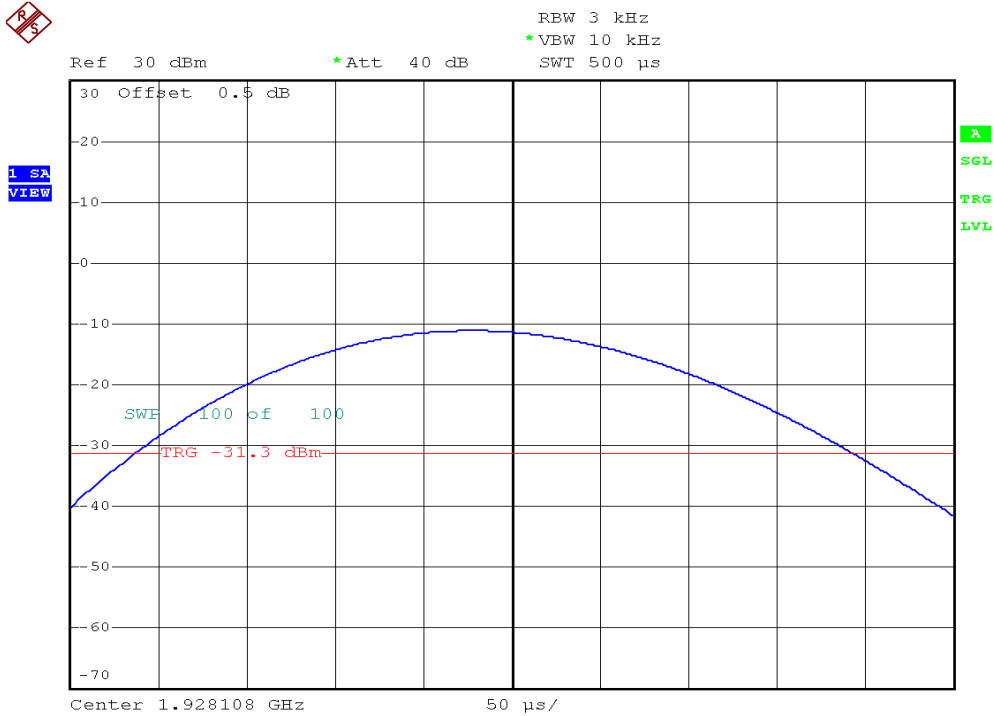

INTERTEK TESTING SERVICES

Power Spectral Density Plots

Plot B3A1

Plot B3B1

INTERTEK TESTING SERVICES

Power Spectral Density Plots

Plot B3C1

Plot B3D1

INTERTEK TESTING SERVICES

Power Spectral Density Plots

Plot B3A2

Plot B3B2

INTERTEK TESTING SERVICES

Power Spectral Density Plots

Plot B3C2

Plot B3D2

INTERTEK TESTING SERVICES

Power Spectral Density Plots

Plot H3A

Plot H3B