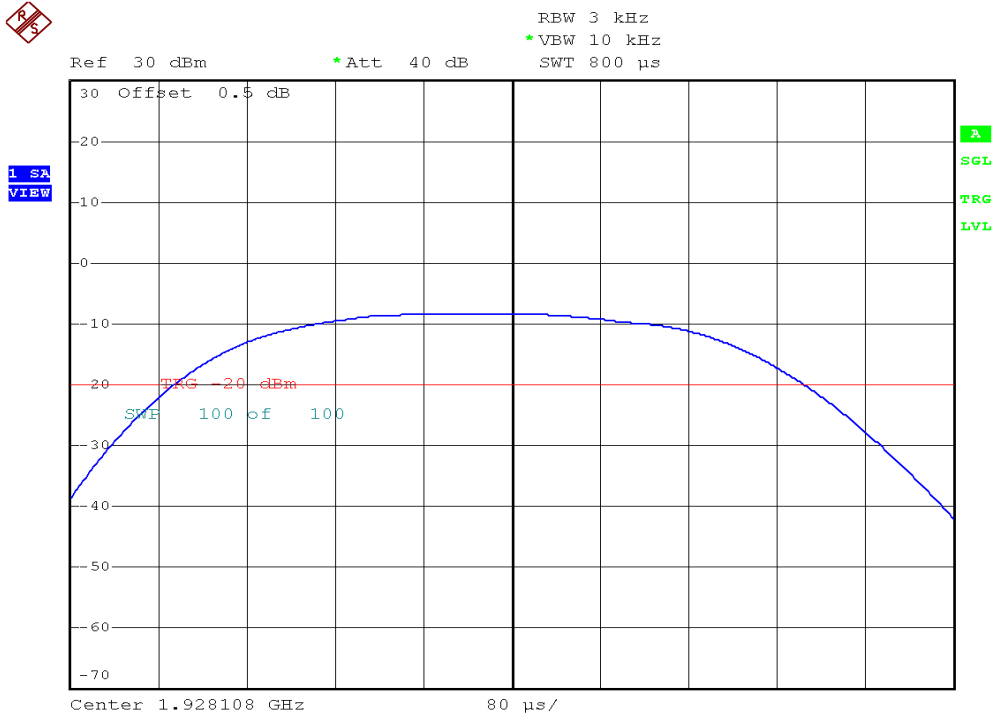

INTERTEK TESTING SERVICES

Power Spectral Density Plots

Plot B3A1

Plot B3B1

INTERTEK TESTING SERVICES

Power Spectral Density Plots

Plot B3C1

Plot B3D1

INTERTEK TESTING SERVICES

Power Spectral Density Plots

Plot B3A2

Plot B3B2

INTERTEK TESTING SERVICES

Power Spectral Density Plots

Plot B3C2

Plot B3D2

INTERTEK TESTING SERVICES

Power Spectral Density Plots

Plot H3A

Plot H3B