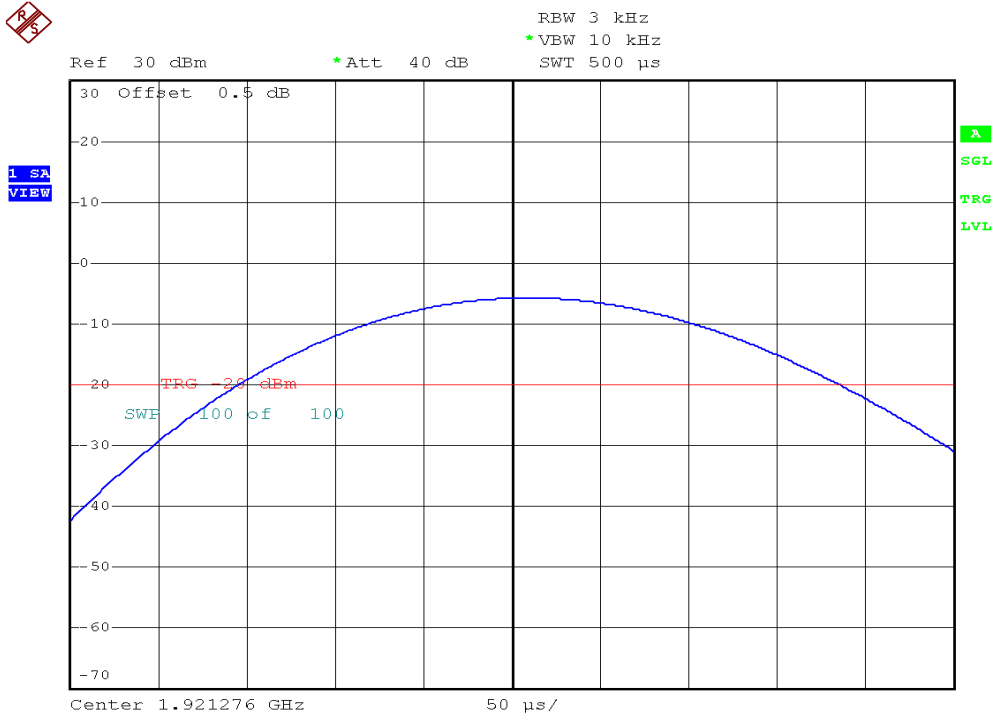

INTERTEK TESTING SERVICES

Power Spectral Density Plots

Plot B3A1

Plot B3B1

INTERTEK TESTING SERVICES

Power Spectral Density Plots

Plot B3C1

Plot B3D1

INTERTEK TESTING SERVICES

Power Spectral Density Plots

Plot B3A2

Plot B3B2

INTERTEK TESTING SERVICES

Power Spectral Density Plots

Plot B3C2

Plot B3D2

INTERTEK TESTING SERVICES

Power Spectral Density Plots

Plot H3A

Plot H3B