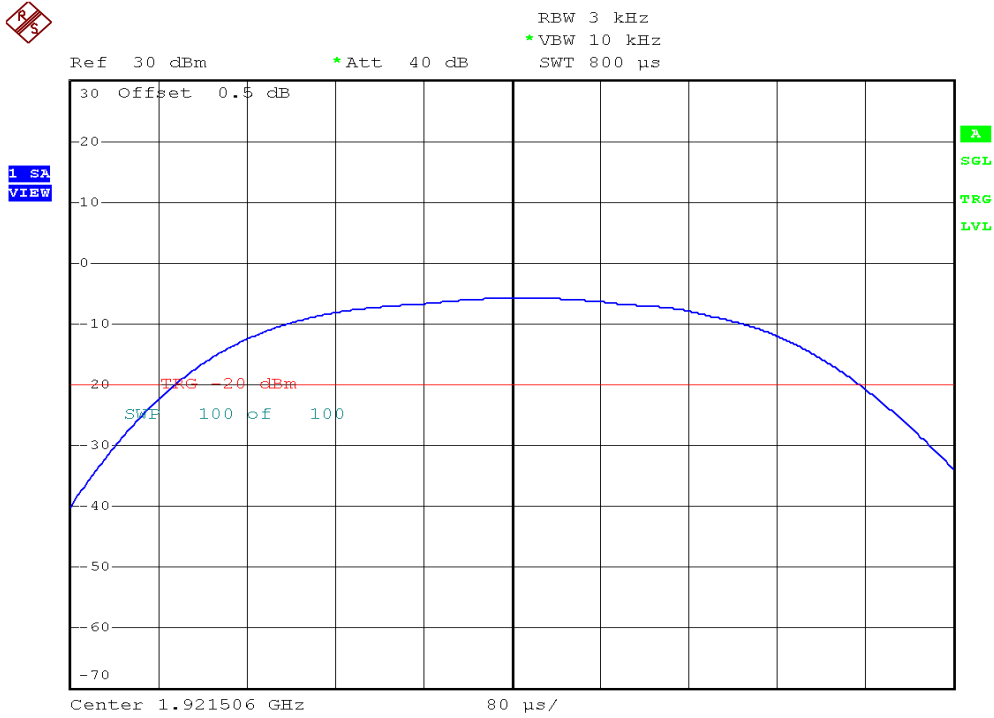

INTERTEK TESTING SERVICES

Power Spectral Density Plots

Plot B3A1

Plot B3B1

INTERTEK TESTING SERVICES

Power Spectral Density Plots

Plot B3C1

Plot B3D1

INTERTEK TESTING SERVICES

Power Spectral Density Plots

Plot B3A2

Plot B3B2

INTERTEK TESTING SERVICES

Power Spectral Density Plots

Plot B3C2

Plot B3D2

INTERTEK TESTING SERVICES

Power Spectral Density Plots

Plot H3A

Plot H3B