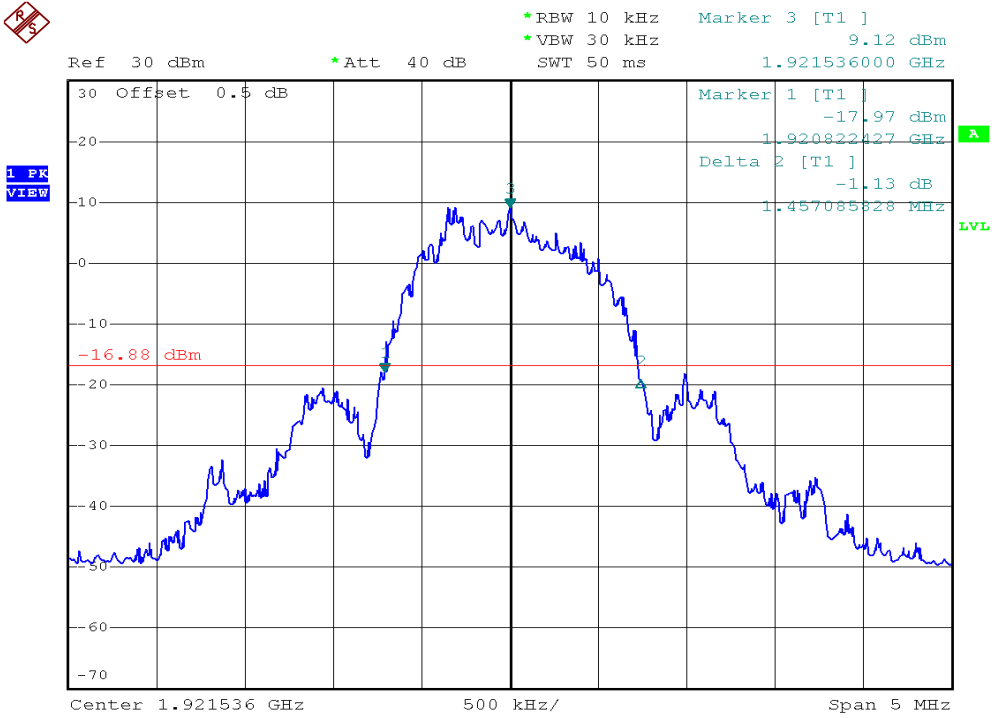

INTERTEK TESTING SERVICES

26dB Emission Bandwidth Plots

Plot B1A1

Plot B1D1

INTERTEK TESTING SERVICES

26dB Emission Bandwidth Plots

Plot B1G1

Plot B1J1

INTERTEK TESTING SERVICES

26dB Emission Bandwidth Plots

Plot B1A2

Plot B1D2

INTERTEK TESTING SERVICES

26dB Emission Bandwidth Plots

Plot B1G2

Plot B1J2