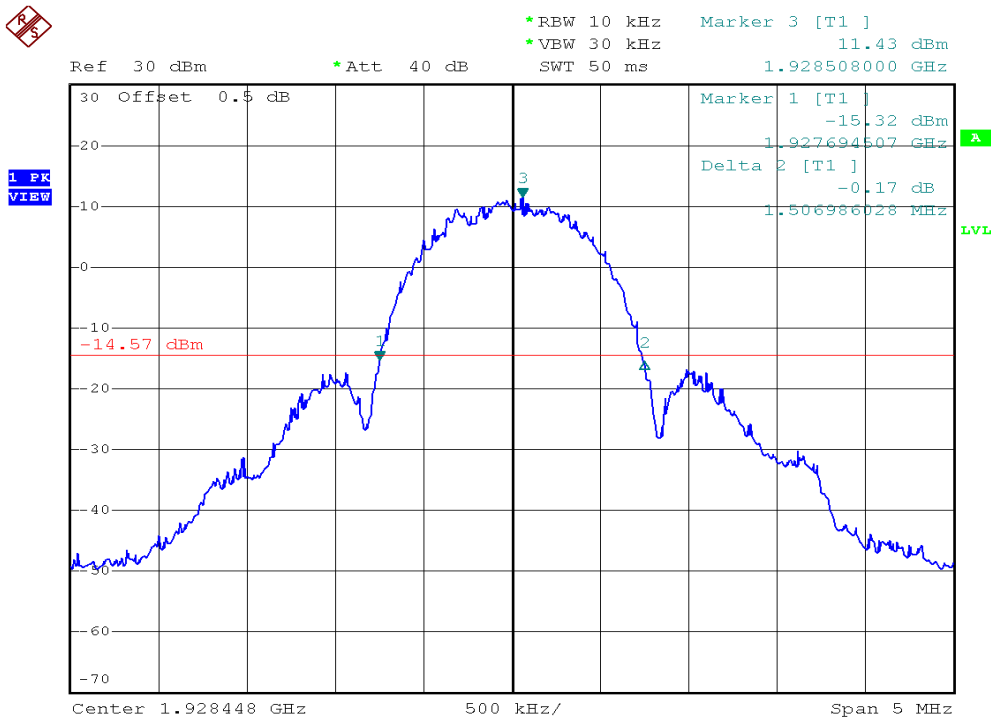

INTERTEK TESTING SERVICES

26dB Emission Bandwidth Plots

Plot B1A1

Plot B1D1

INTERTEK TESTING SERVICES

26dB Emission Bandwidth Plots

Plot B1G1

Plot B1J1

INTERTEK TESTING SERVICES

26dB Emission Bandwidth Plots

Plot B1A2

Plot B1D2

INTERTEK TESTING SERVICES

26dB Emission Bandwidth Plots

Plot B1G2

Plot B1J2

INTERTEK TESTING SERVICES

26dB Emission Bandwidth Plots

Plot H1A

Plot H1D