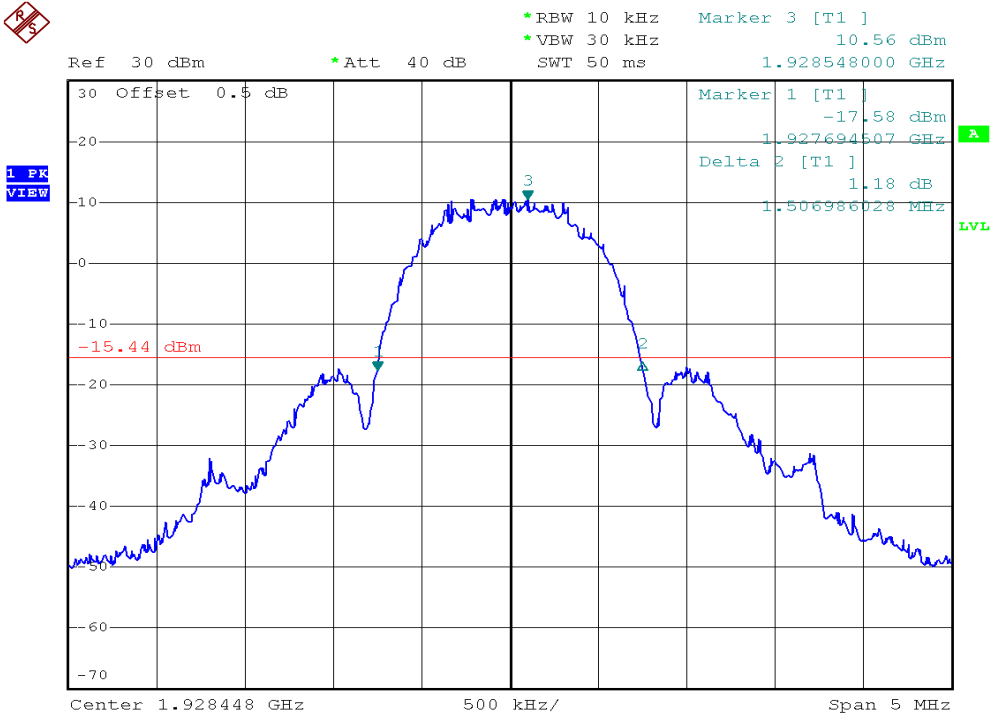

INTERTEK TESTING SERVICES

26dB Emission Bandwidth Plots

Plot B1A1

Plot B1D1

INTERTEK TESTING SERVICES

26dB Emission Bandwidth Plots

Plot B1G1

Plot B1J1

INTERTEK TESTING SERVICES

26dB Emission Bandwidth Plots

Plot B1A2

Plot B1D2

INTERTEK TESTING SERVICES

26dB Emission Bandwidth Plots

Plot B1G2

Plot B1J2

INTERTEK TESTING SERVICES

26dB Emission Bandwidth Plots

Plot H1A

Plot H1D