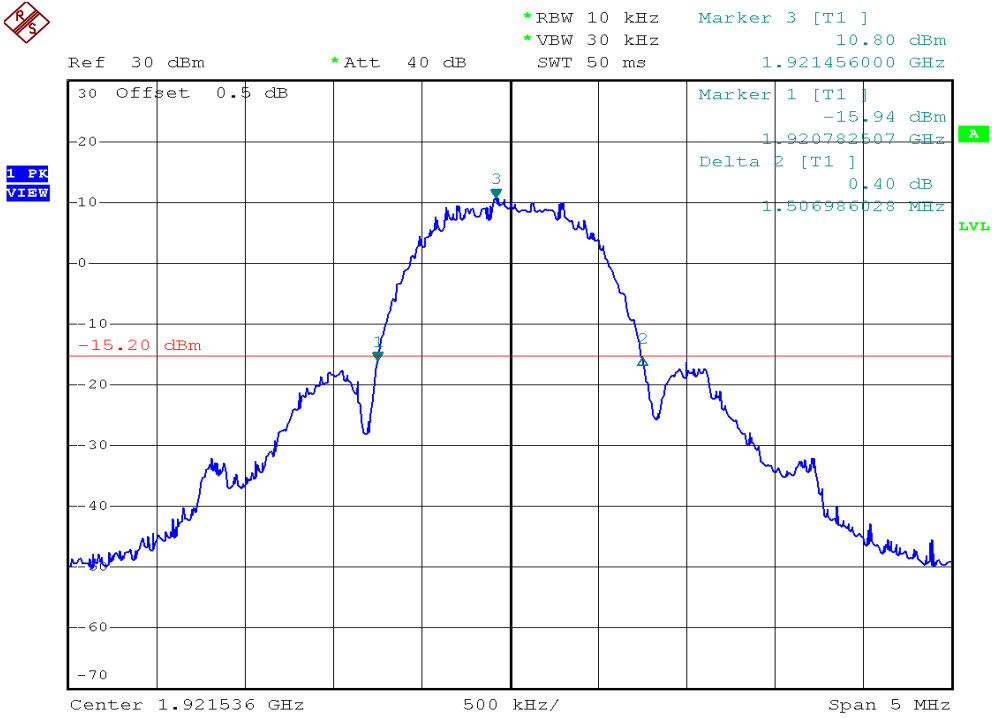

INTERTEK TESTING SERVICES

26dB Emission Bandwidth Plots

Plot B1A1

Plot B1D1

INTERTEK TESTING SERVICES

26dB Emission Bandwidth Plots

Plot B1G1

Plot B1J1

INTERTEK TESTING SERVICES

26dB Emission Bandwidth Plots

Plot B1A2

Plot B1D2

INTERTEK TESTING SERVICES

26dB Emission Bandwidth Plots

Plot B1G2

Plot B1J2