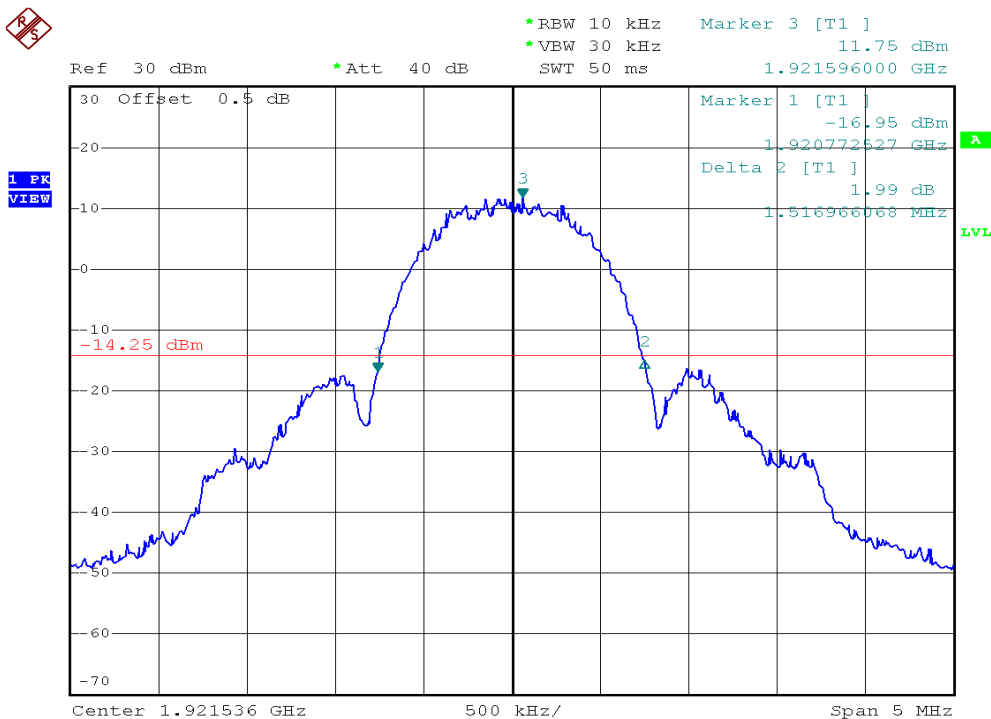

INTERTEK TESTING SERVICES

26dB Emission Bandwidth Plots

Plot B1A1

Plot B1D1

INTERTEK TESTING SERVICES

26dB Emission Bandwidth Plots

Plot B1G1

Plot B1J1

INTERTEK TESTING SERVICES

26dB Emission Bandwidth Plots

Plot B1A2

Plot B1D2

INTERTEK TESTING SERVICES

26dB Emission Bandwidth Plots

Plot B1G2

Plot B1J2

INTERTEK TESTING SERVICES

26dB Emission Bandwidth Plots

Plot H1A

Plot H1D