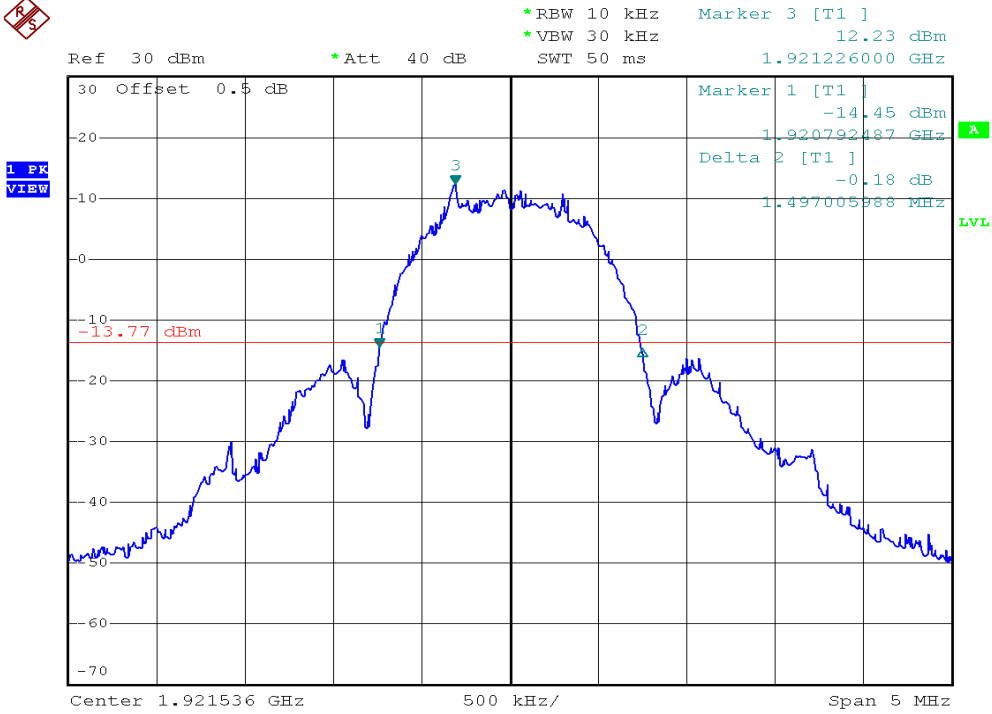

INTERTEK TESTING SERVICES

26dB Emission Bandwidth Plots

Plot B1A2

Plot B1D2

INTERTEK TESTING SERVICES

26dB Emission Bandwidth Plots

Plot B1G2

Plot B1J2

INTERTEK TESTING SERVICES

26dB Emission Bandwidth Plots

Plot H1A

Plot H1D