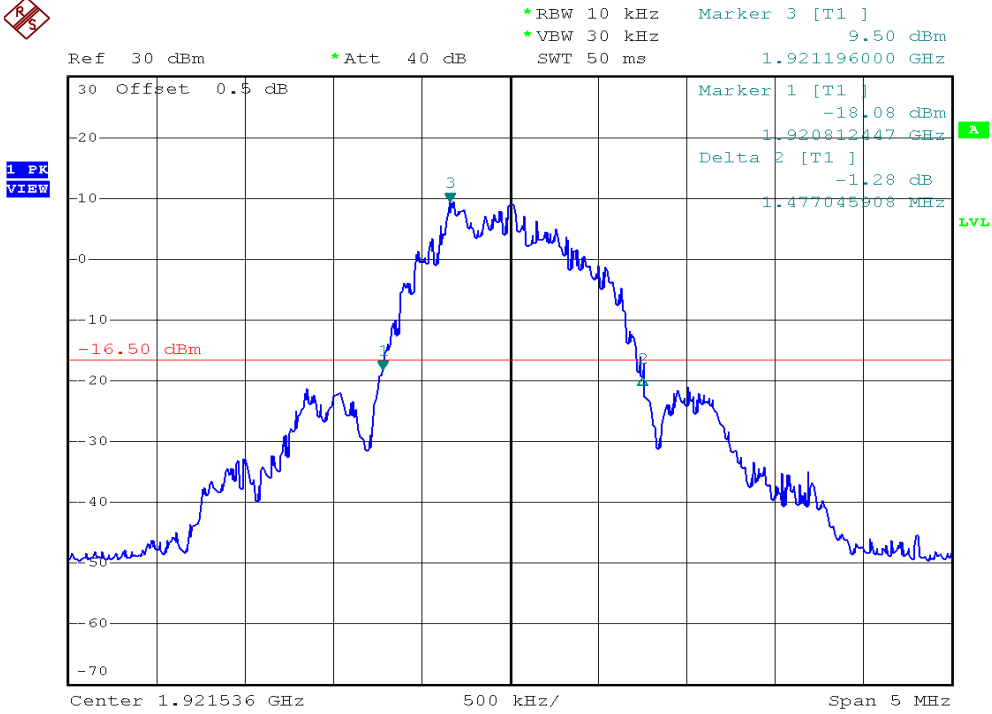

INTERTEK TESTING SERVICES

26dB Emission Bandwidth Plots

Plot B1A1

Plot B1D1

INTERTEK TESTING SERVICES

26dB Emission Bandwidth Plots

Plot B1G1

Plot B1J1

INTERTEK TESTING SERVICES

26dB Emission Bandwidth Plots

Plot B1A2

Plot B1D2

INTERTEK TESTING SERVICES

26dB Emission Bandwidth Plots

Plot B1G2

Plot B1J2

INTERTEK TESTING SERVICES

26dB Emission Bandwidth Plots

Plot H1A

Plot H1D