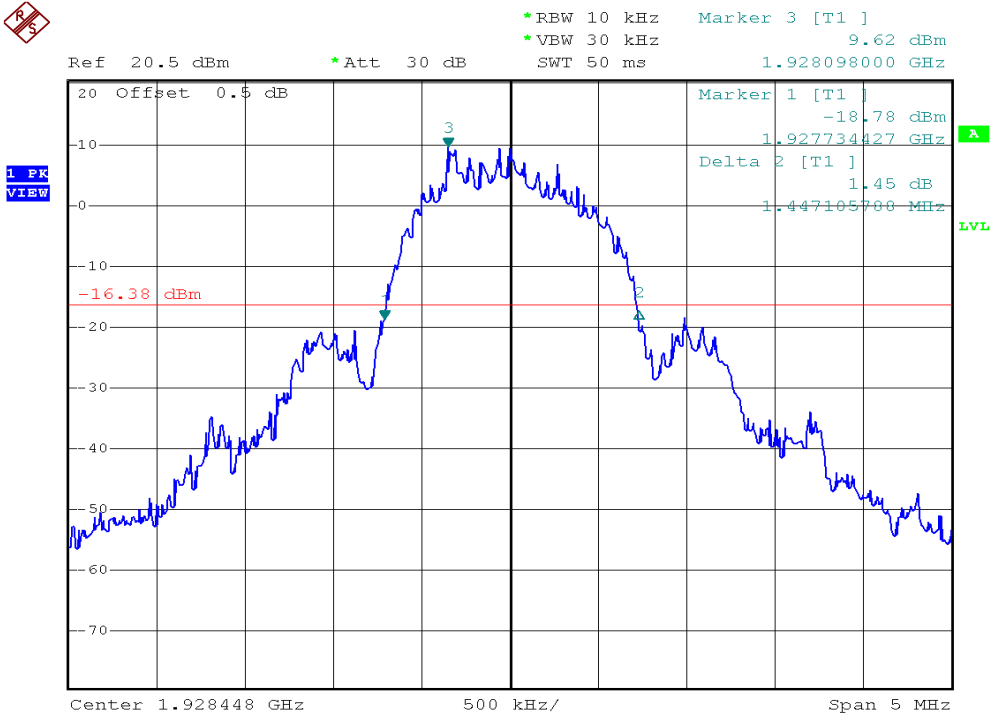

INTERTEK TESTING SERVICES

26dB Emission Bandwidth Plots

Plot B1A1

Plot B1D1

INTERTEK TESTING SERVICES

26dB Emission Bandwidth Plots

Plot B1G1

Plot B1J1

INTERTEK TESTING SERVICES

26dB Emission Bandwidth Plots

Plot B1A2

Plot B1D2

INTERTEK TESTING SERVICES

26dB Emission Bandwidth Plots

Plot B1G2

Plot B1J2

INTERTEK TESTING SERVICES

26dB Emission Bandwidth Plots

Plot H1A

Plot H1D