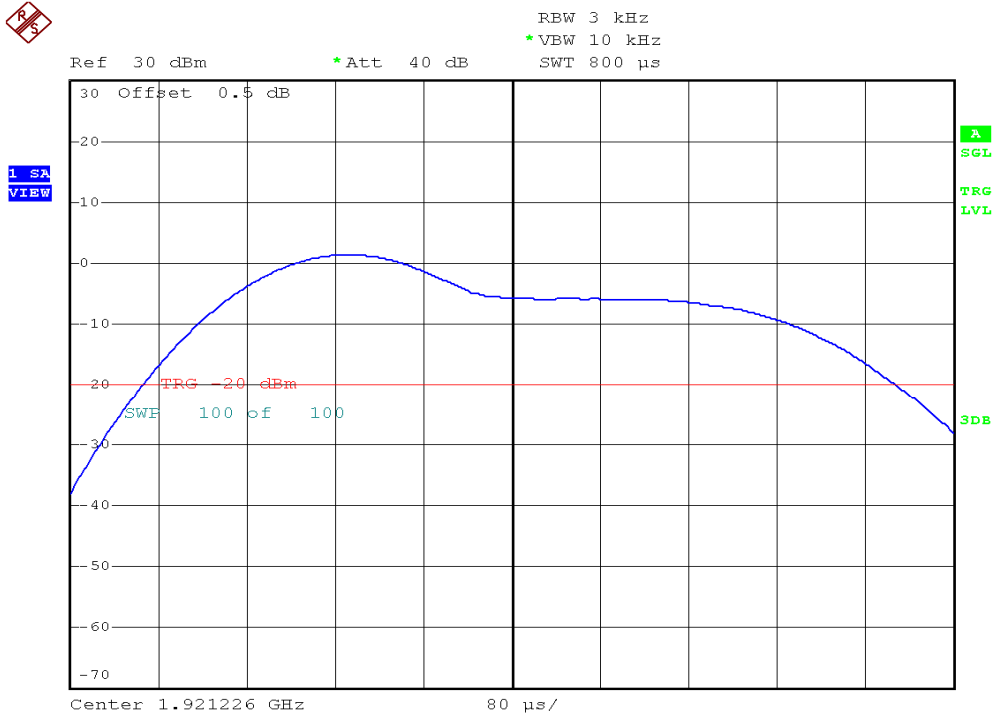

INTERTEK TESTING SERVICES

Power Spectral Density Plots

Plot 3A

Plot 3B