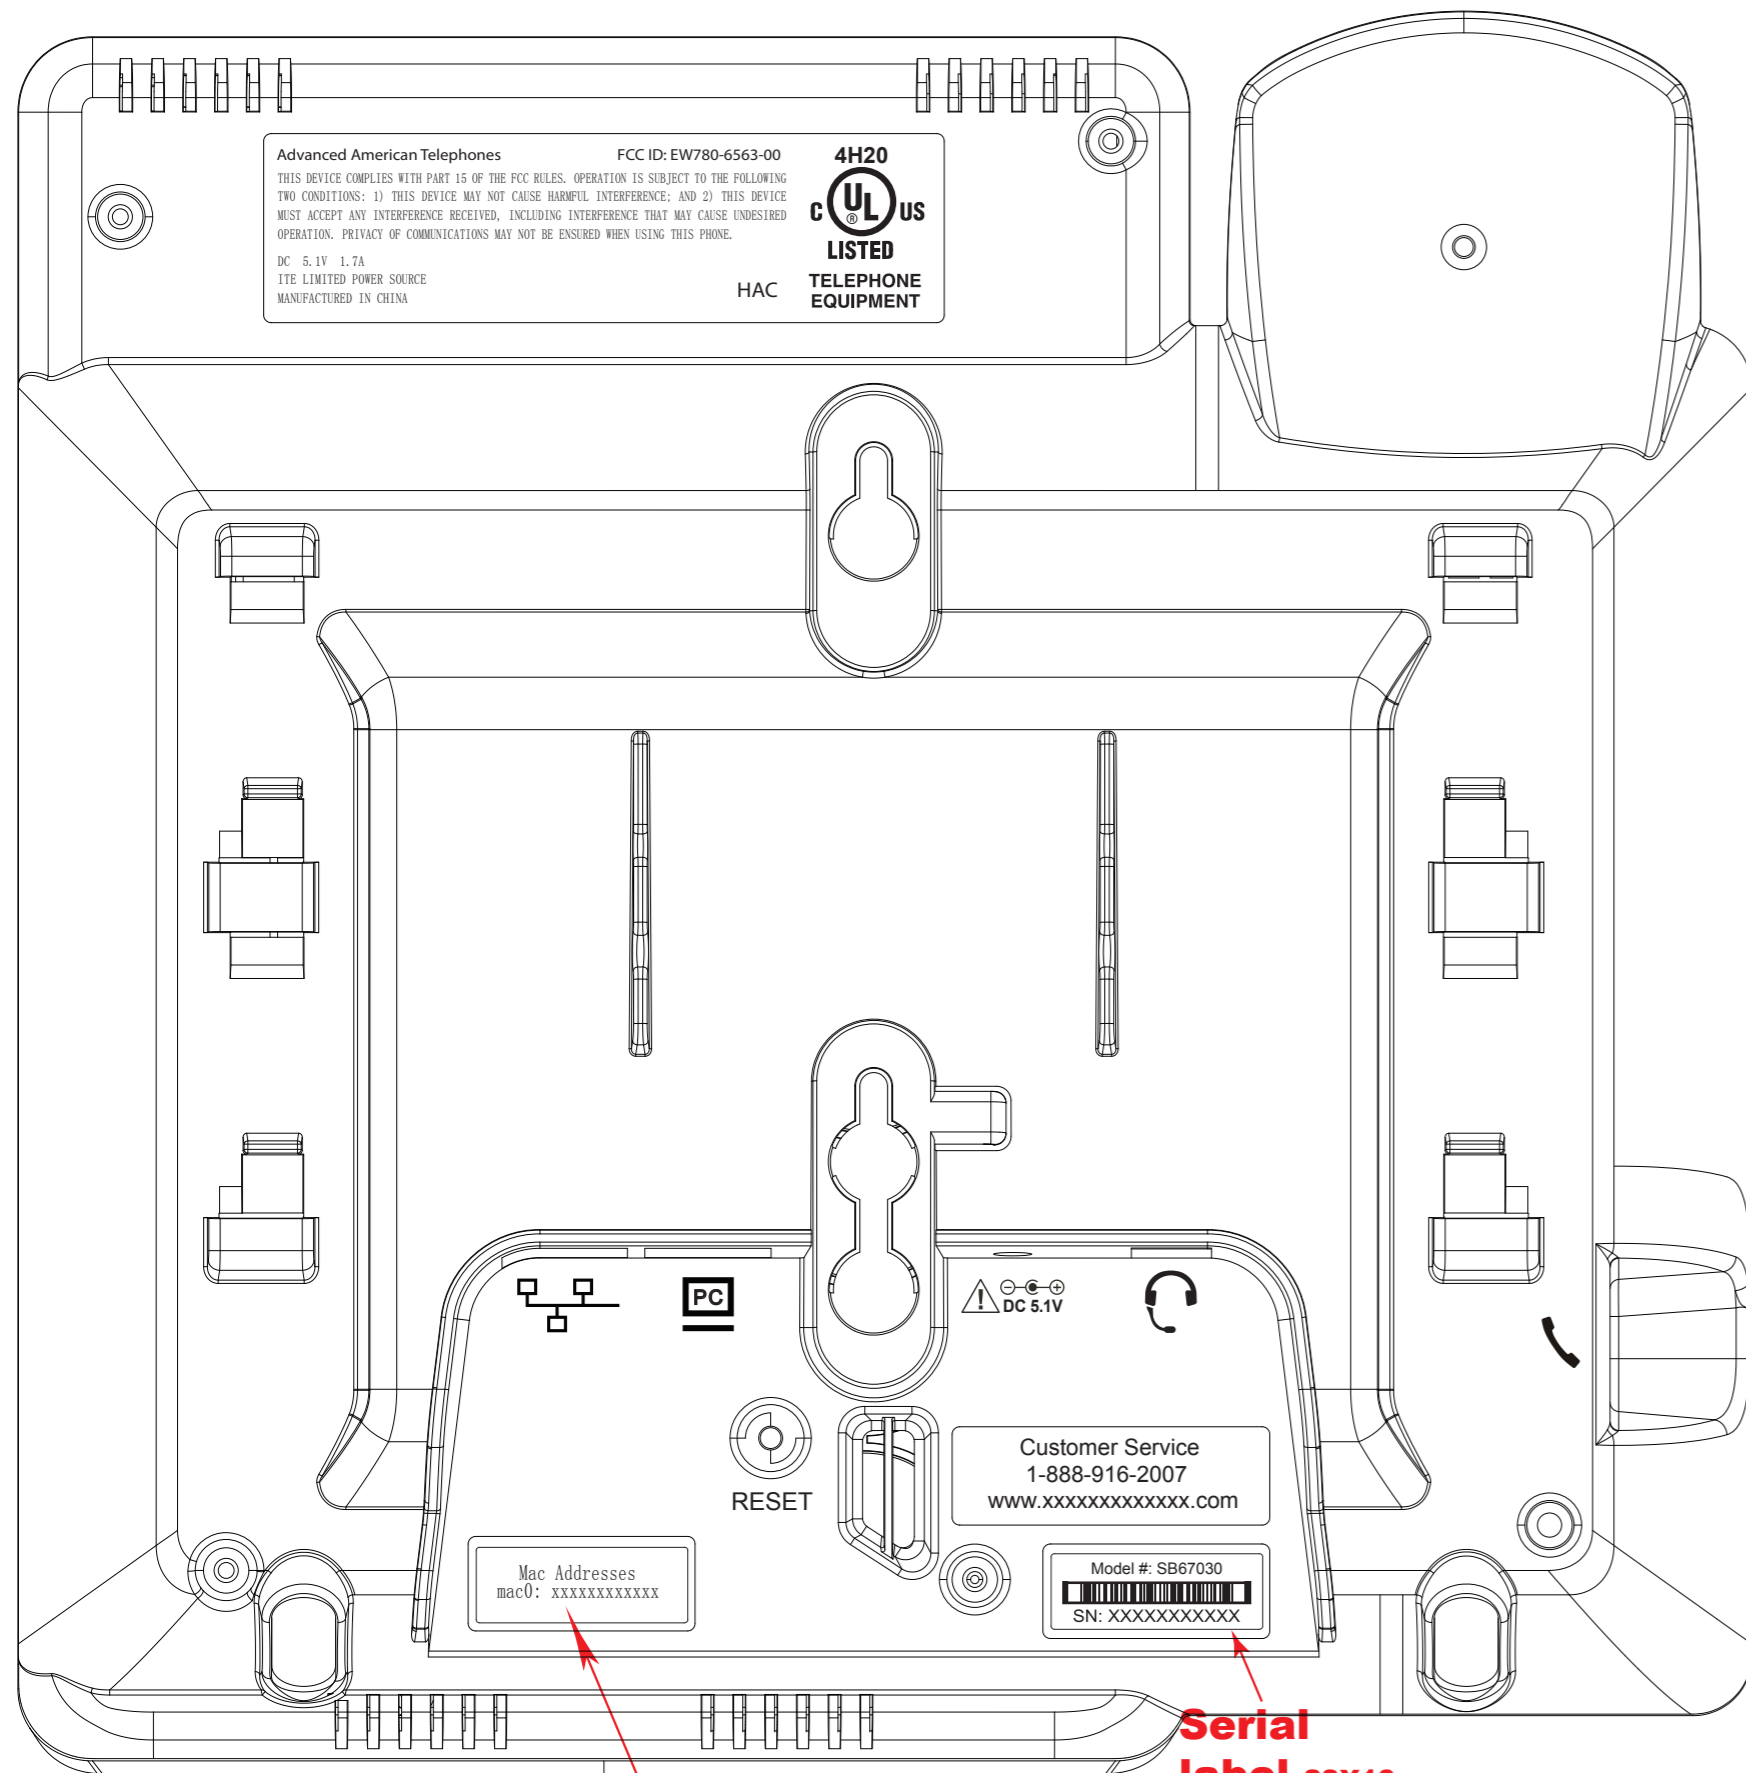

Synapse engraving & label

SCALE: 1:1

Version: 5

prepared by: Q.G. Gan

mac address label 28X10mm

Serial label 28X10mm

Synapse Deskset

battery polarity label

caution label 21X17mm

Serial label 20X8mm

Synapse Handset

Serial label 28X10mm

Synapse CHARGER

label 85X30mm

Serial label 28X10mm

mac address label 28X10mm