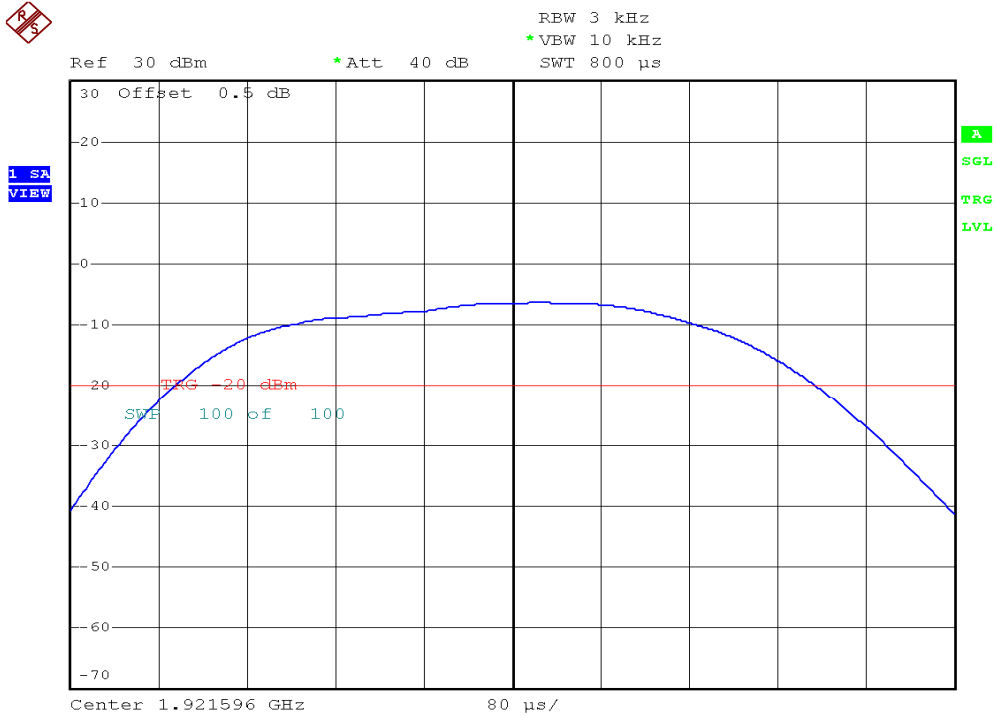

INTERTEK TESTING SERVICES

Power Spectral Density Plots

Plot 3A

Plot 3B

INTERTEK TESTING SERVICES

Power Spectral Density Plots

Plot 3C

Plot 3D