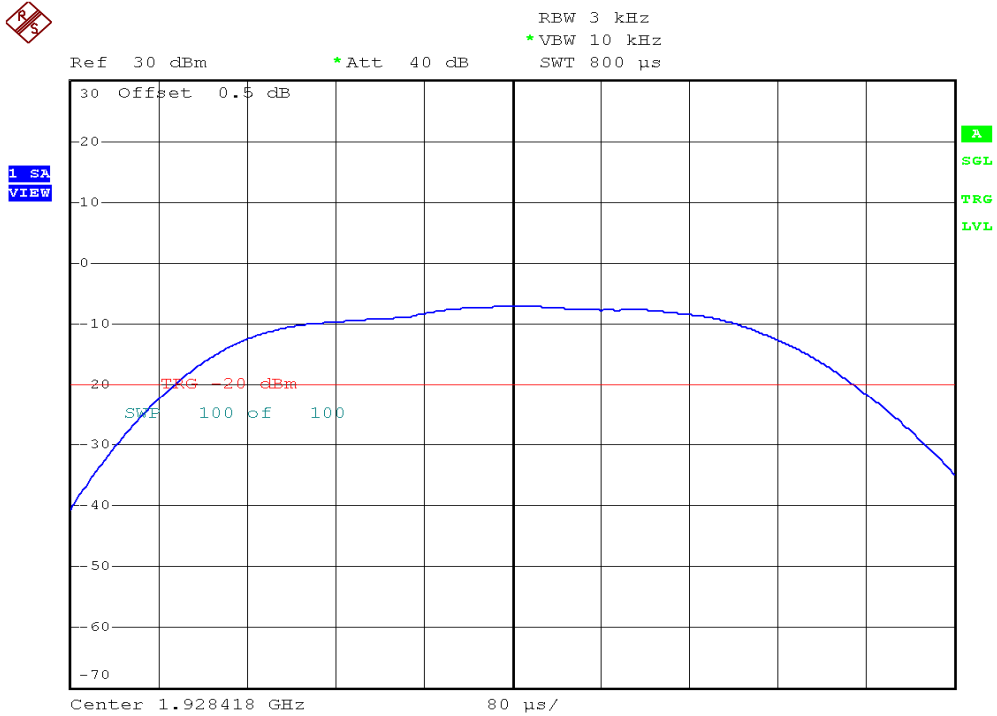

INTERTEK TESTING SERVICES

Power Spectral Density Plots

Plot 3A

Plot 3B

INTERTEK TESTING SERVICES

Power Spectral Density Plots

Plot 3C

Plot 3D