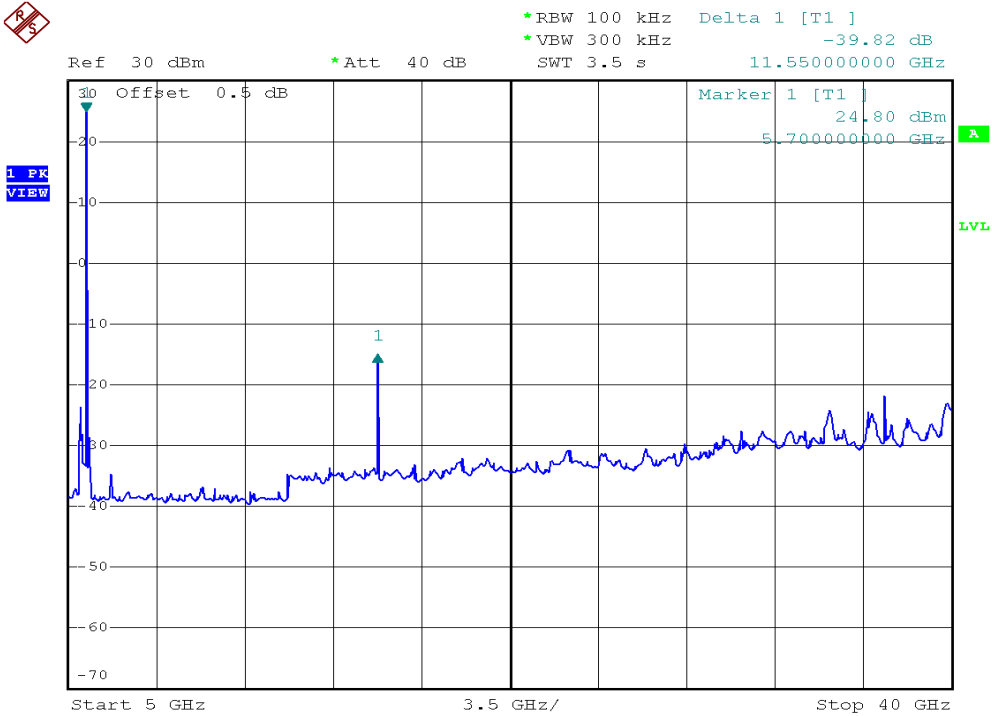

INTERTEK TESTING SERVICES

Out Band Antenna Conducted Emission Plots

Plot B6A1

Plot B6A2

INTERTEK TESTING SERVICES

Out Band Antenna Conducted Emission Plots

Plot B6B1

Plot B6B2

INTERTEK TESTING SERVICES

Out Band Antenna Conducted Emission Plots

Plot B6C1

Plot B6C2

INTERTEK TESTING SERVICES

Out Band Antenna Conducted Emission Plots

Plot B6D1

Plot B6D2