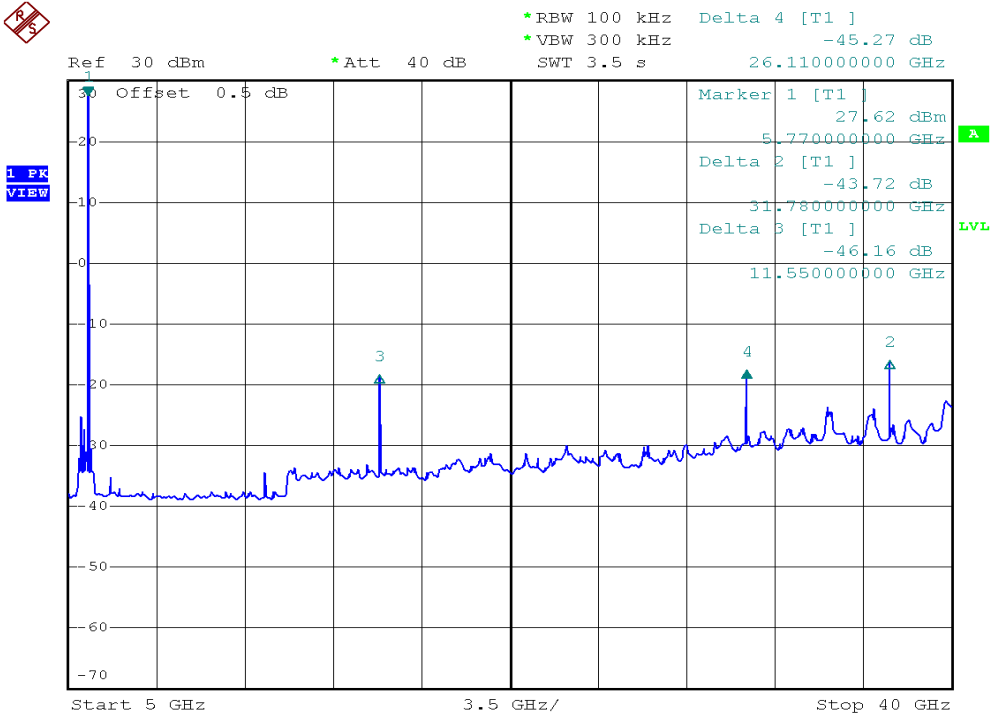

INTERTEK TESTING SERVICES

Out Band Antenna Conducted Emission Plots

Plot B6A1

Plot B6A2

INTERTEK TESTING SERVICES

Out Band Antenna Conducted Emission Plots

Plot B6B1

Plot B6B2

INTERTEK TESTING SERVICES

Out Band Antenna Conducted Emission Plots

Plot B6C1

Plot B6C2

INTERTEK TESTING SERVICES

Out Band Antenna Conducted Emission Plots

Plot B6D1

Plot B6D2