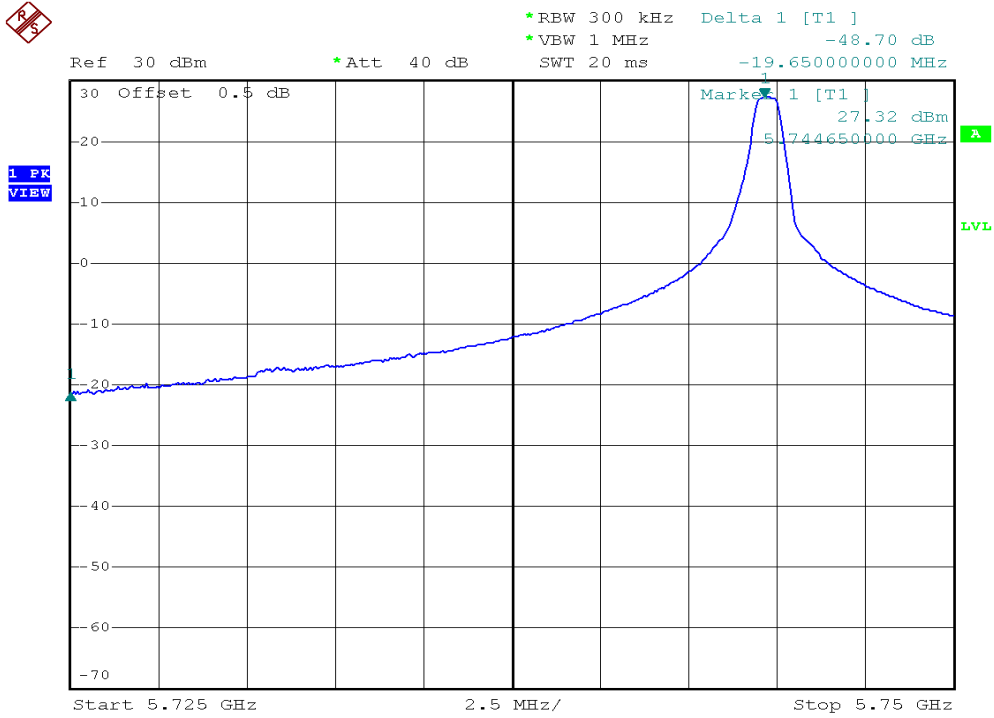

INTERTEK TESTING SERVICES

Out Band Antenna Conducted Emission Plots

Plot B6C1

Plot B6C2

INTERTEK TESTING SERVICES

Out Band Antenna Conducted Emission Plots

Plot B6D1

Plot B6D2