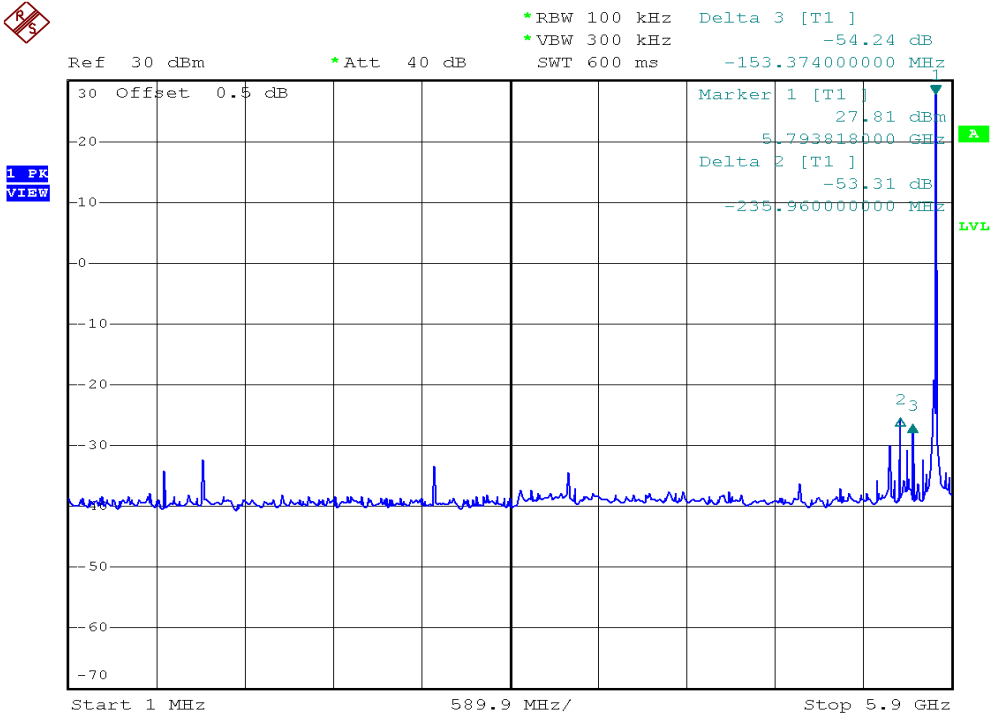

INTERTEK TESTING SERVICES

Out Band Antenna Conducted Emission Plots

Plot B6A1

Plot B6A2

INTERTEK TESTING SERVICES

Out Band Antenna Conducted Emission Plots

Plot B6B1

Plot B6B2

INTERTEK TESTING SERVICES

Out Band Antenna Conducted Emission Plots

Plot B6C1

Plot B6C2

INTERTEK TESTING SERVICES

Out Band Antenna Conducted Emission Plots

Plot B6D1

Plot B6D2