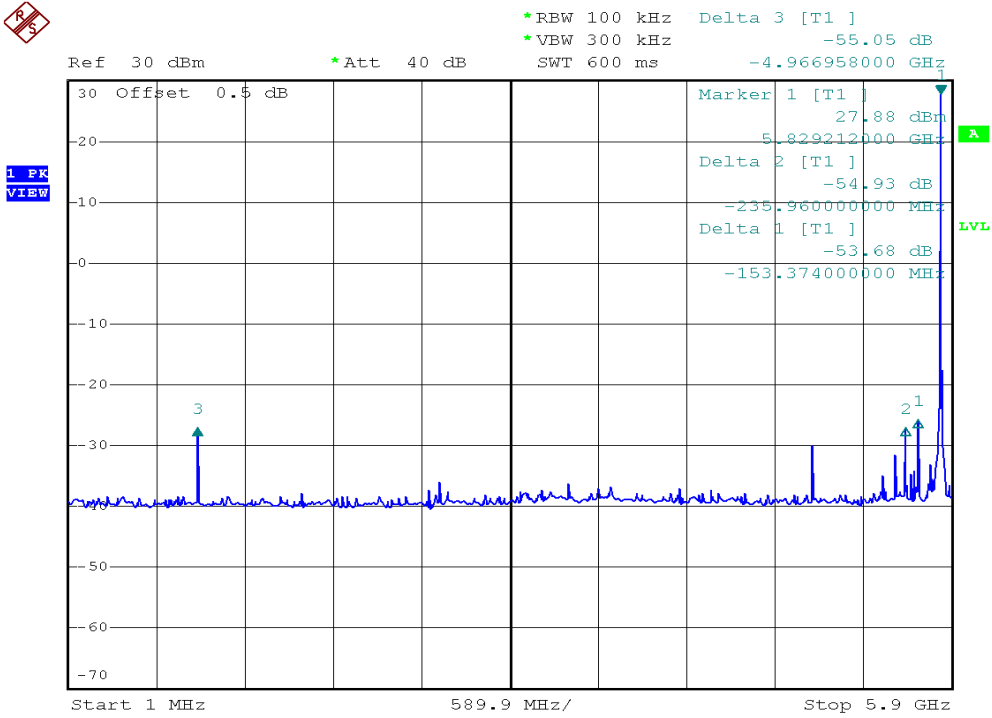

INTERTEK TESTING SERVICES

Out Band Antenna Conducted Emission Plots

Plot B6A1

Plot B6A2

INTERTEK TESTING SERVICES

Out Band Antenna Conducted Emission Plots

Plot B6B1

Plot B6B2

INTERTEK TESTING SERVICES

Out Band Antenna Conducted Emission Plots

Plot B6C1

Plot B6C2

INTERTEK TESTING SERVICES

Out Band Antenna Conducted Emission Plots

Plot B6D1

Plot B6D2