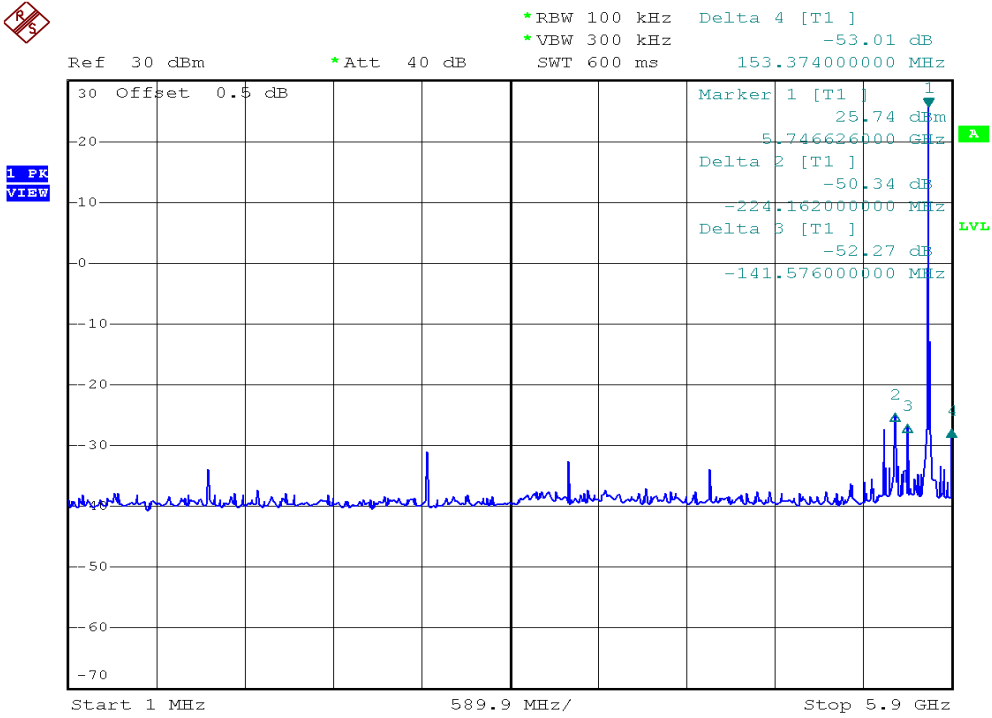

INTERTEK TESTING SERVICES

Out Band Antenna Conducted Emission Plots

Plot B6A1

Plot B6A2

INTERTEK TESTING SERVICES

Out Band Antenna Conducted Emission Plots

Plot B6B1

Plot B6B2

INTERTEK TESTING SERVICES

Out Band Antenna Conducted Emission Plots

Plot B6C1

Plot B6C2

INTERTEK TESTING SERVICES

Out Band Antenna Conducted Emission Plots

Plot B6D1

Plot B6D2