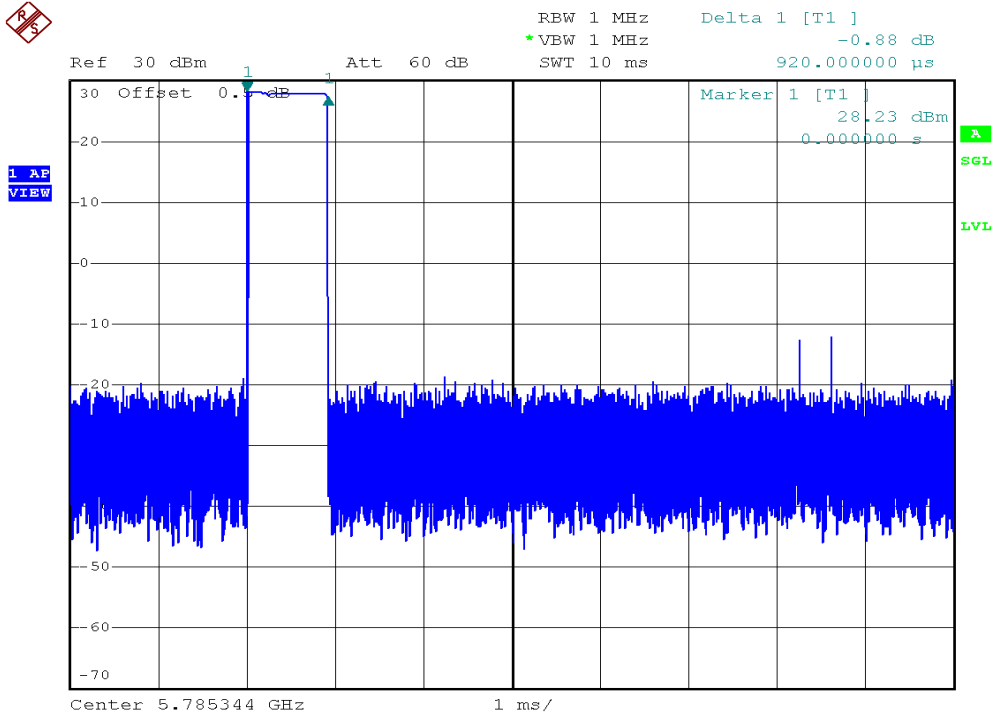

## Average Channel Occupancy Time Plots

### Plot B5A

### Plot B5B (One handset operation)