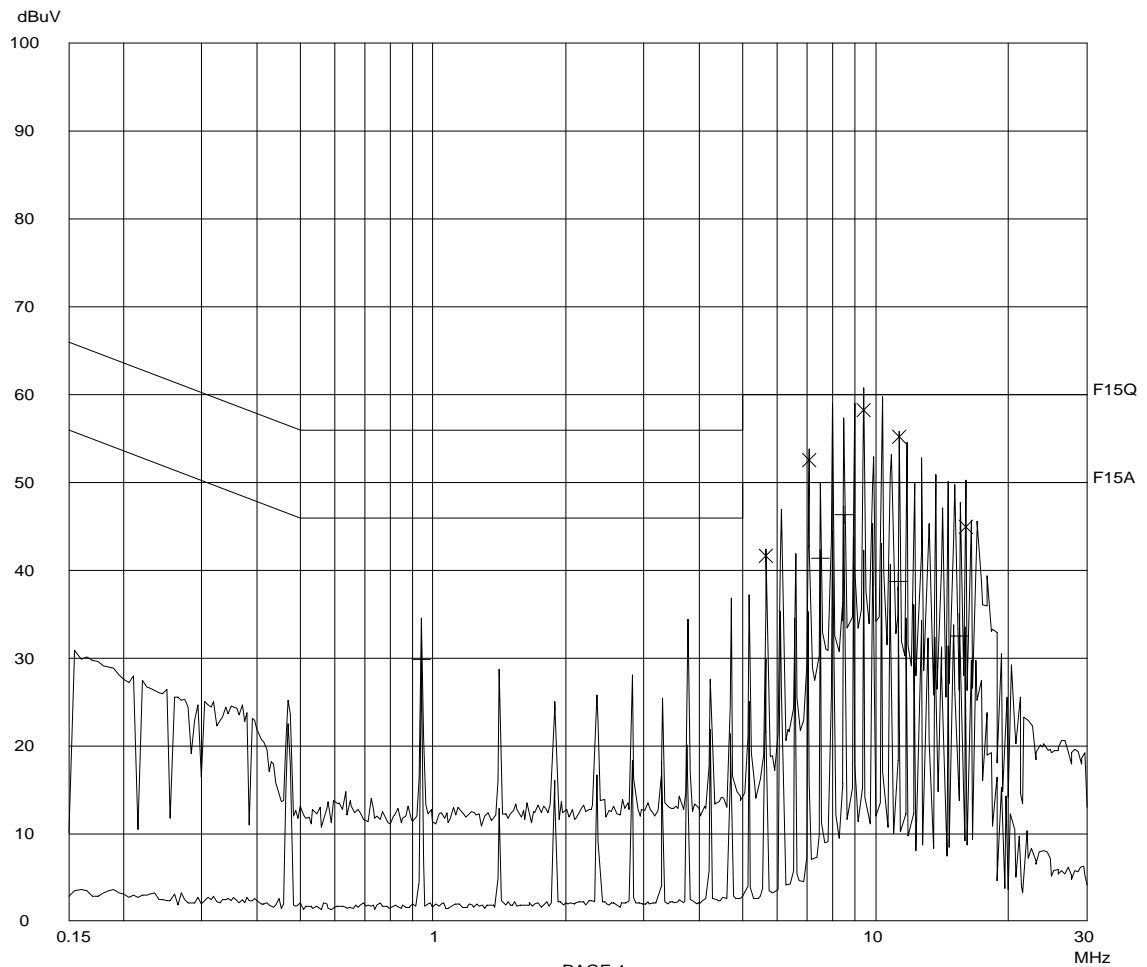

Report No.: 07140781
Talk Mode
AC Port "N"

Report No.:07140781

Scan Settings (1 Range)

|----- Frequencies -----||----- Receiver Settings -----|

Start	Stop	Step	IF BW	Detector	M-Time	Atten	Preamp	OpRge
150k	30M	5k	10k	PK+AV	10ms	AUTO	LN OFF	60dB

Final Measurement: x QP / + AV

Meas Time: 1 s

Subranges: 16

Acc Margin: 20dB

Transducer No.	Start	Stop	Name
2	1 9k	30M	EW0700
12	9k	30M	EW0090

Ctrl No.: N/A

Report No.: 07140781
Talk Mode
AC Port "N"

Report No.:07140781

Scan Settings (1 Range)

|----- Frequencies -----||----- Receiver Settings -----|

Start	Stop	Step	IF BW	Detector	M-Time	Atten	Preamp	OpRge
150k	30M	5k	10k	PK+AV	10ms	AUTO	LN OFF	60dB

Final Measurement Results: