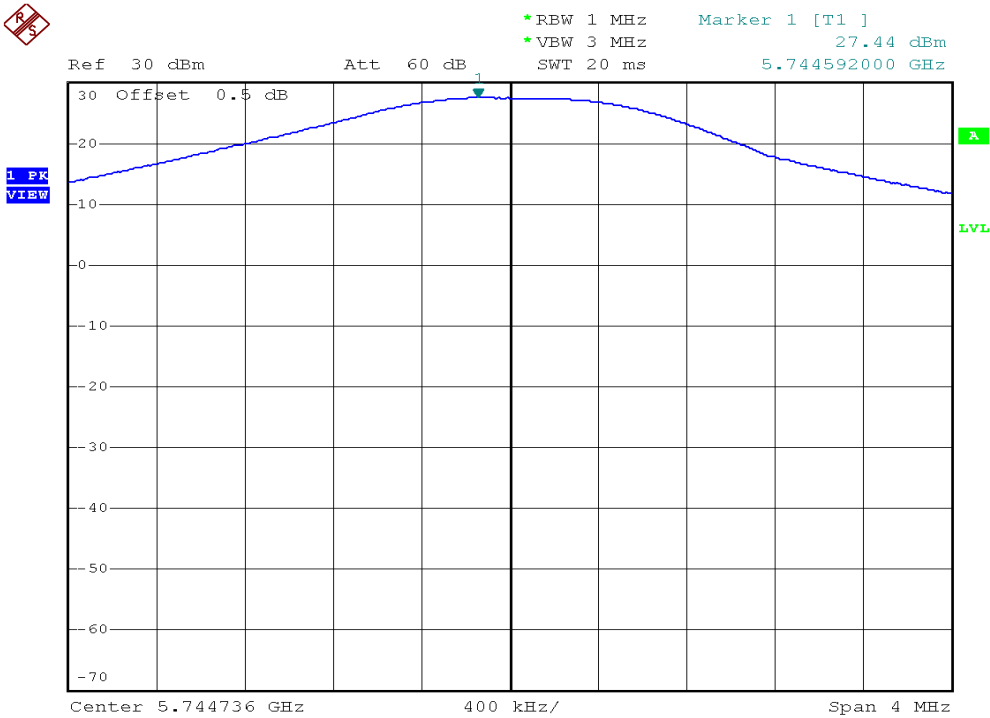

## Maximum Conducted Output Power at Antenna Terminals Plots

### Plot B1A