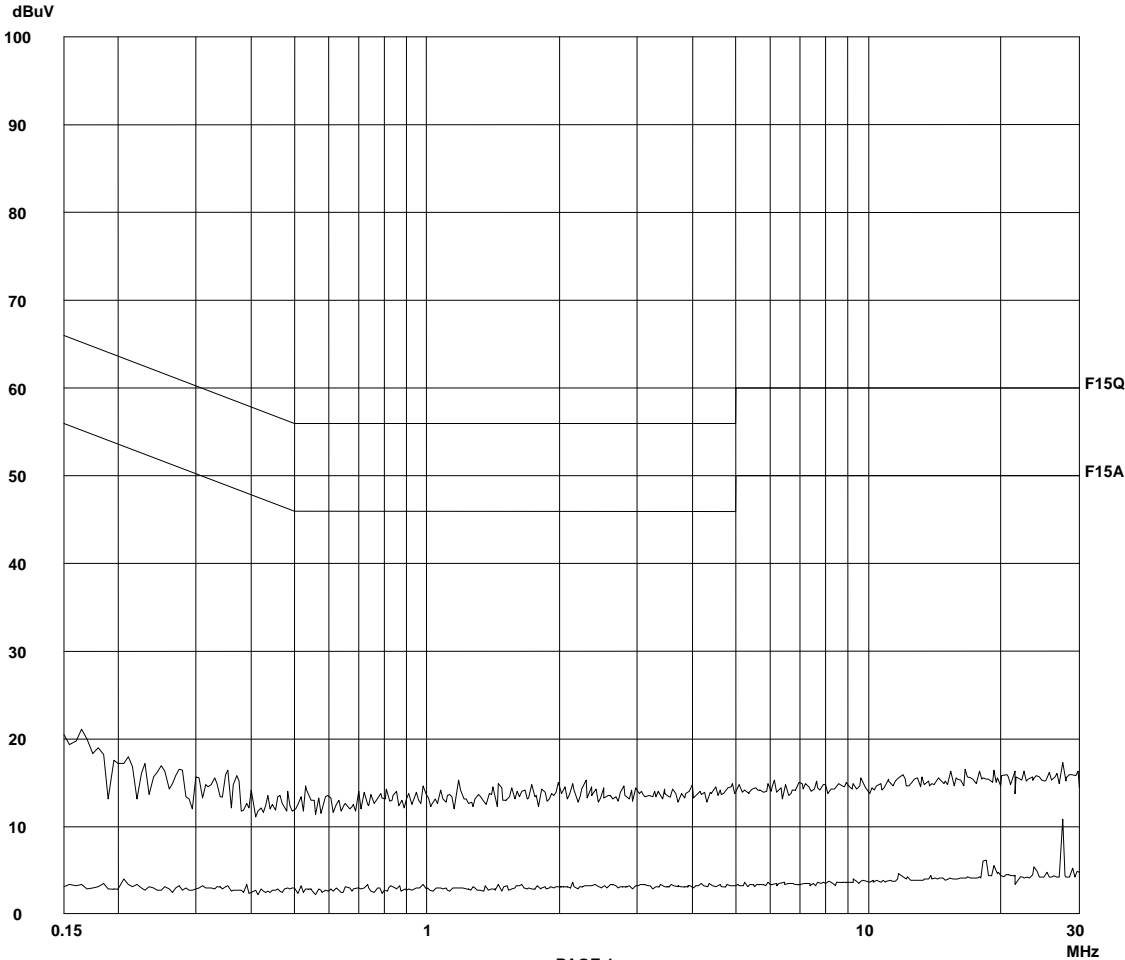

Report No.: 07109752  
Talk with Charging mode

Tested By: Hong, Report No.: 07109752

Scan Settings (1 Range)

Frequencies			Receiver Settings					
Start	Stop	Step	IF BW	Detector	M-Time	Atten	Preamp	OpRge
150k	30M	5k	10k	PK+AV	10ms	AUTO	LN OFF	60dB

Final Measurement: x QP / + AV  
Meas Time: 1 s  
Subranges: 16  
Acc Margin: 20dB

Transducer No.	Start	Stop	Name
2 1	9k	30M	EW0700
12	9k	30M	EW0090

Report No.: 07109752  
Talk with Charging mode

**Tested By:**Hong, **Report No.:**07109752

**Scan Settings (1 Range)**

|----- Frequencies -----||----- Receiver Settings -----|

Start	Stop	Step	IF BW	Detector	M-Time	Atten	Preamp	OpRge
150k	30M	5k	10k	PK+AV	10ms	AUTO	LN OFF	60dB

**Final Measurement Results:**