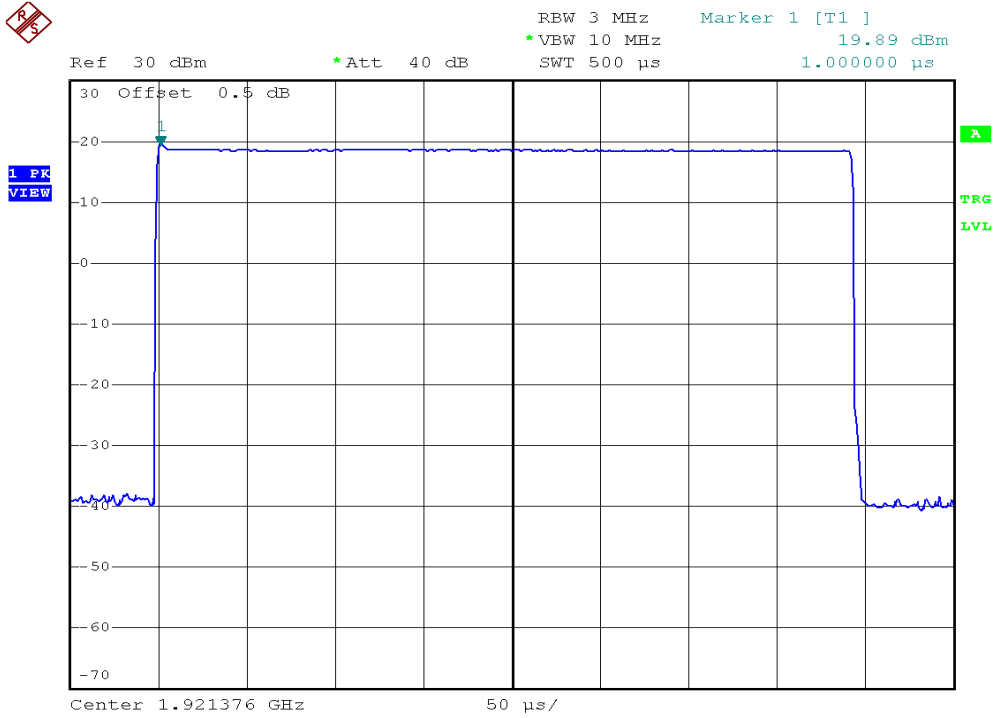

INTERTEK TESTING SERVICES

Peak Transmit Power Plots

Plot 2A

Plot 2B