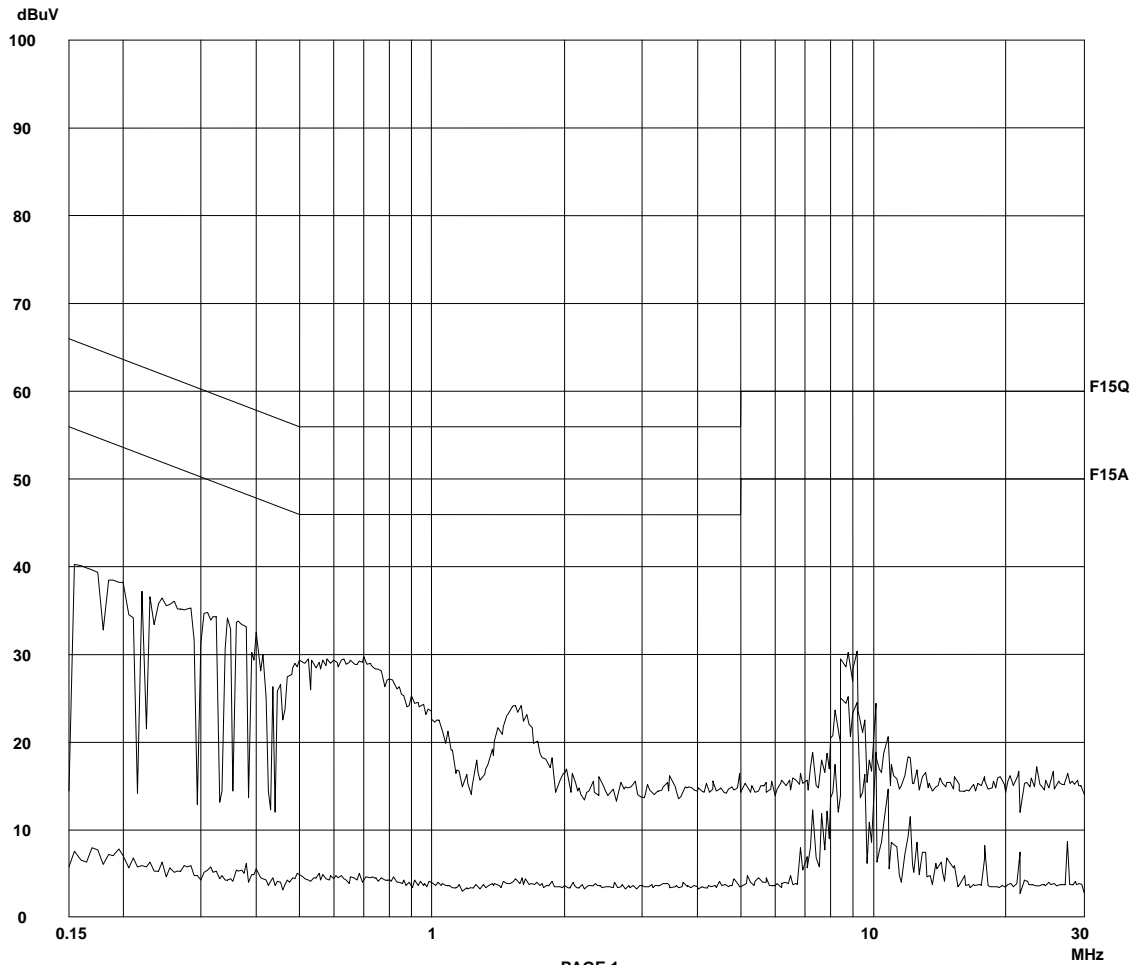

Tested By: Hong, Report No.: 06256952

Scan Settings (1 Range)

Frequencies				Receiver Settings			
Start	Stop	Step	IF BW	Detector	M-Time	Atten	Preamp OpRge
150k	30M	5k	10k	PK+AV	10ms	AUTO LN	OFF 60dB

Final Measurement: x QP / + AV

Meas Time: 1 s
 Subranges: 16
 Acc Margin: 20dB

Transducer No.	Start	Stop	Name
2 1	9k	30M	EW0700
12	9k	30M	EW0192

Report No.: 06256952
Talk with Charging Mode
(Extra Charger)

Tested By:Hong, Report No.:06256952

Scan Settings (1 Range)

|----- Frequencies -----||----- Receiver Settings -----|

Start	Stop	Step	IF BW	Detector	M-Time	Atten	Preamp	OpRge
150k	30M	5k	10k	PK+AV	10ms	AUTO	LN OFF	60dB

Final Measurement Results: