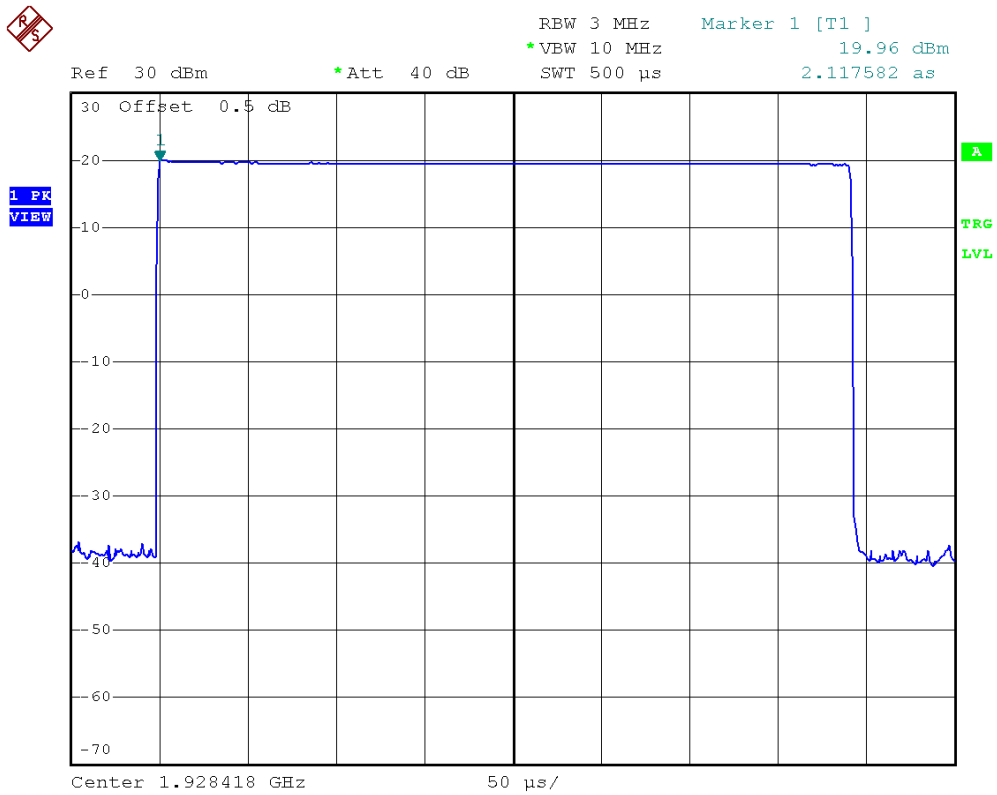

# INTERTEK TESTING SERVICES

Plot 2A. Lowest Channel Peak Transmit Power (Traffic Carrier)

Plot 2B. Highest Channel Peak Transmit Power (Traffic Carrier)