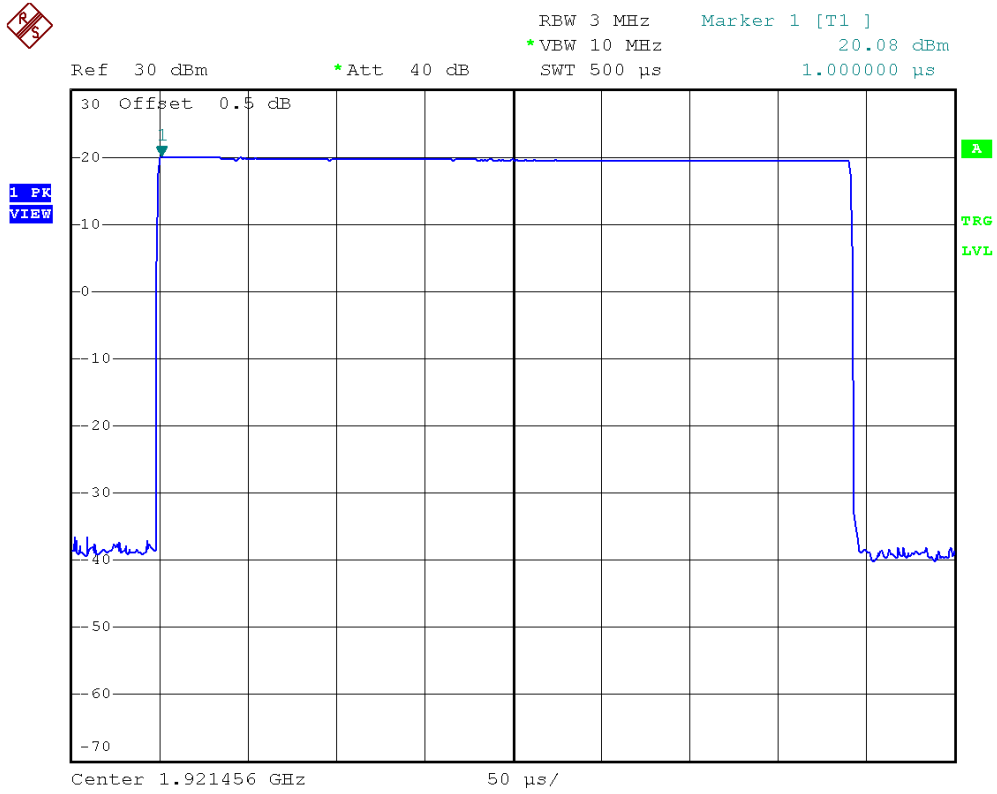

# INTERTEK TESTING SERVICES

Plot 2A. Lowest Channel Peak Transmit Power (Traffic Carrier)

Plot 2B. Highest Channel Peak Transmit Power (Traffic Carrier)