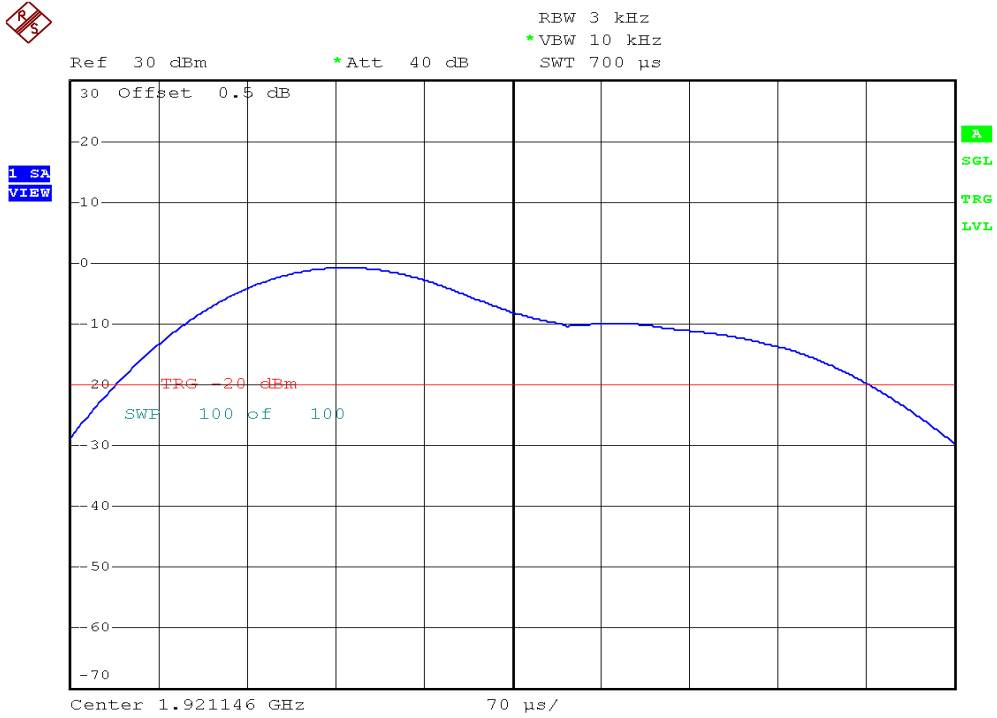

INTERTEK TESTING SERVICES

Power Spectral Density Plots

Plot 3A