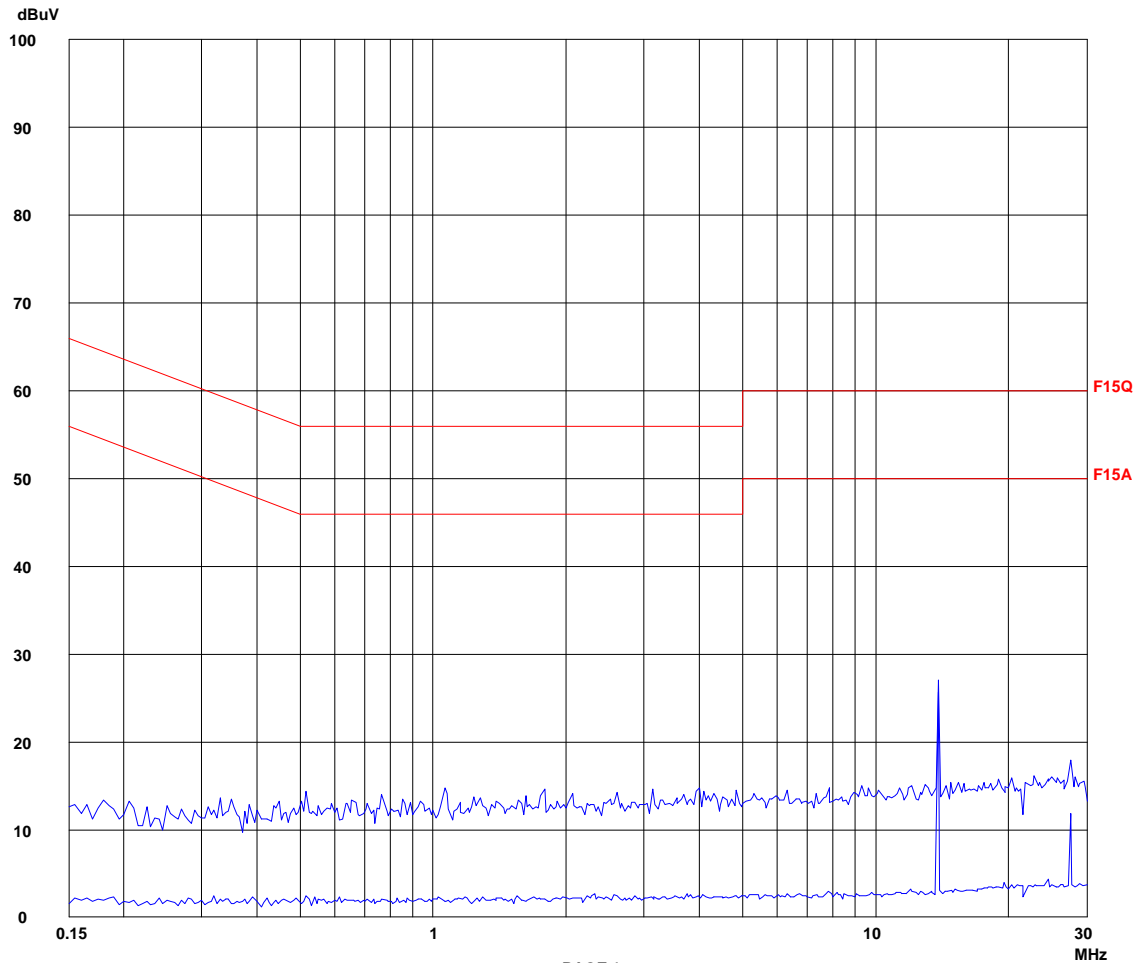

Report No.: HK08091481
Handset On Line Mode (Base transmitting)
AC Mains "L"

Scan Settings (1 Range)

| Frequencies | | | Receiver Settings | | | | | |
|-------------|------|------|-------------------|----------|--------|-------|--------|-------|
| Start | Stop | Step | IF BW | Detector | M-Time | Atten | Preamp | OpRge |
| 150k | 30M | 5k | 10k | PK+AV | 10ms | AUTO | LN OFF | 60dB |

Final Measurement: x QP / + AV

Meas Time: 1 s
Subranges: 16
Acc Margin: 20dB

| Transducer No. | Start | Stop | Name |
|----------------|-------|------|--------|
| 2 1 | 9k | 30M | EW0700 |
| 3 | 9k | 30M | EW2452 |
| 4 | 9k | 30M | EW0090 |

Final Measurement Results:

no Results