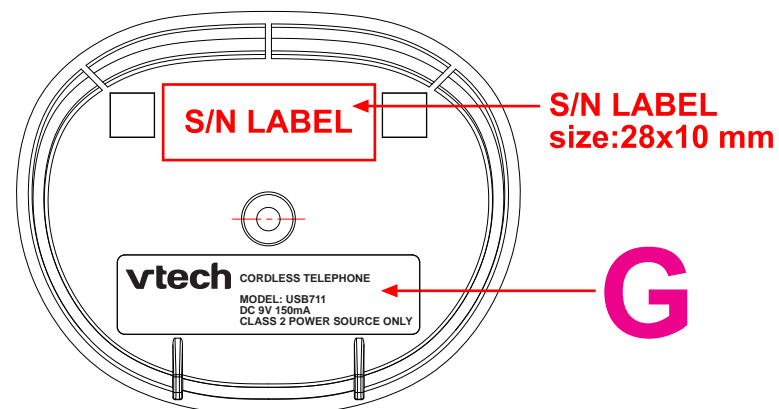

A

A
size: 60x11.8mm,
engraving 0.3mm recess high glossy

B

SIZE: 27.5X15 mm

C

SIZE: 30X20 mm

engraving 0.3mm recess high glossy

D

engraving raised up 0.3 mm

E

20mm

20.5mm

size: 20.5x20mm
engraving 0.3mm recess high glossy

F

engraving raised up 0.3 mm

G

size:40x10.5mm
engraving 0.3mm recess high glossy

H

engraving raised up 0.3 mm

E

S/N LABEL
size:20x8 mm

F

H

S/N LABEL
size:28x10 mm