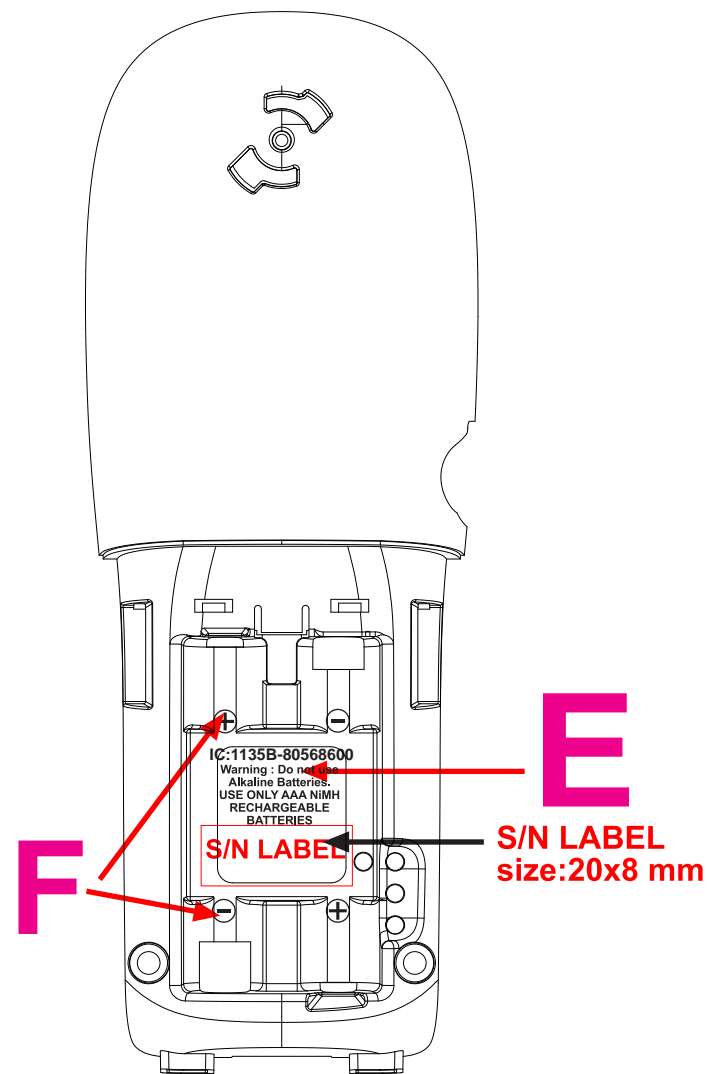

A

A
size: 60x11.8mm,
engraving 0.3mm recess high glossy

B

SIZE: 27.5X15 mm

C

SIZE: 30X20 mm

engraving 0.3mm recess high glossy

D

engraving raised up 0.3 mm

E

20mm

20.5mm

size: 20.5x20mm
engraving 0.3mm recess high glossy

F

engraving raised up 0.3 mm

G

size:40x10.5mm
engraving 0.3mm recess high glossy

H

engraving raised up 0.3 mm

E

S/N LABEL
size:20x8 mm

F

H

S/N LABEL
size:28x10 mm