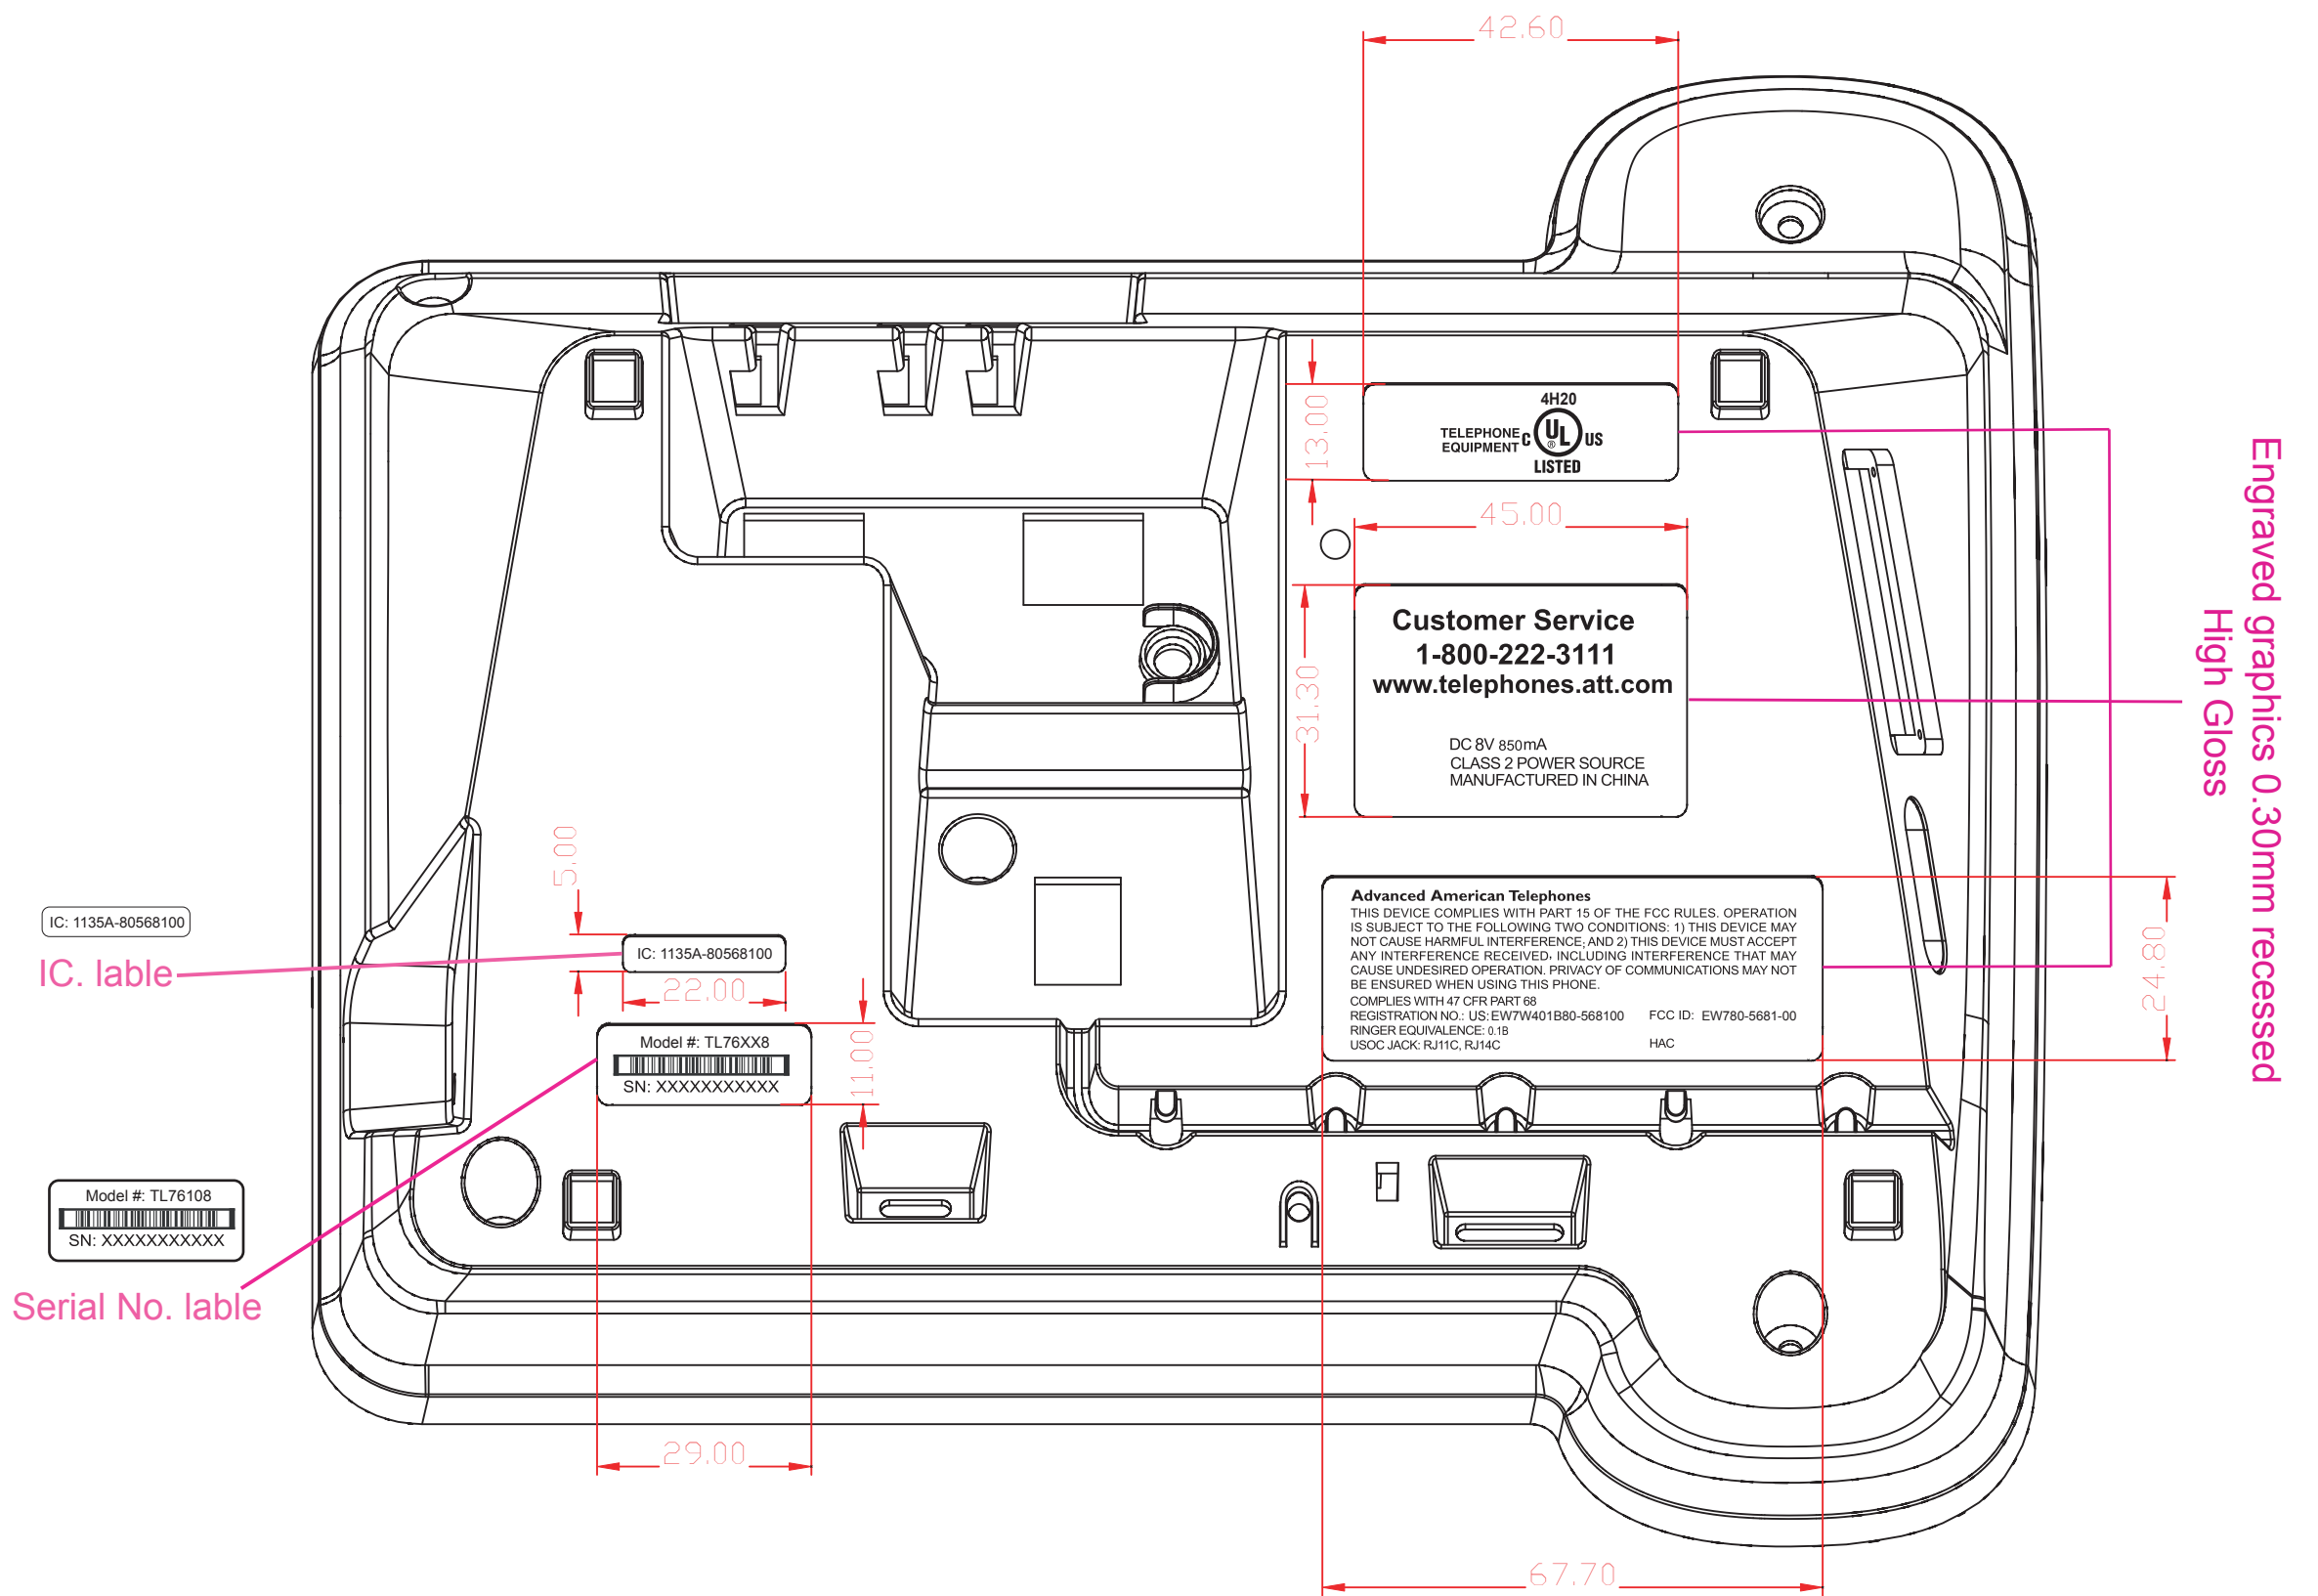

TL76XX8 30-008523 BS BTM EN

Engraved graphics 0.30mm recessed
High Gloss

BS BTM (1)

TL76XX8 30-008512 HS REAR ENGRAVING

HS REAR