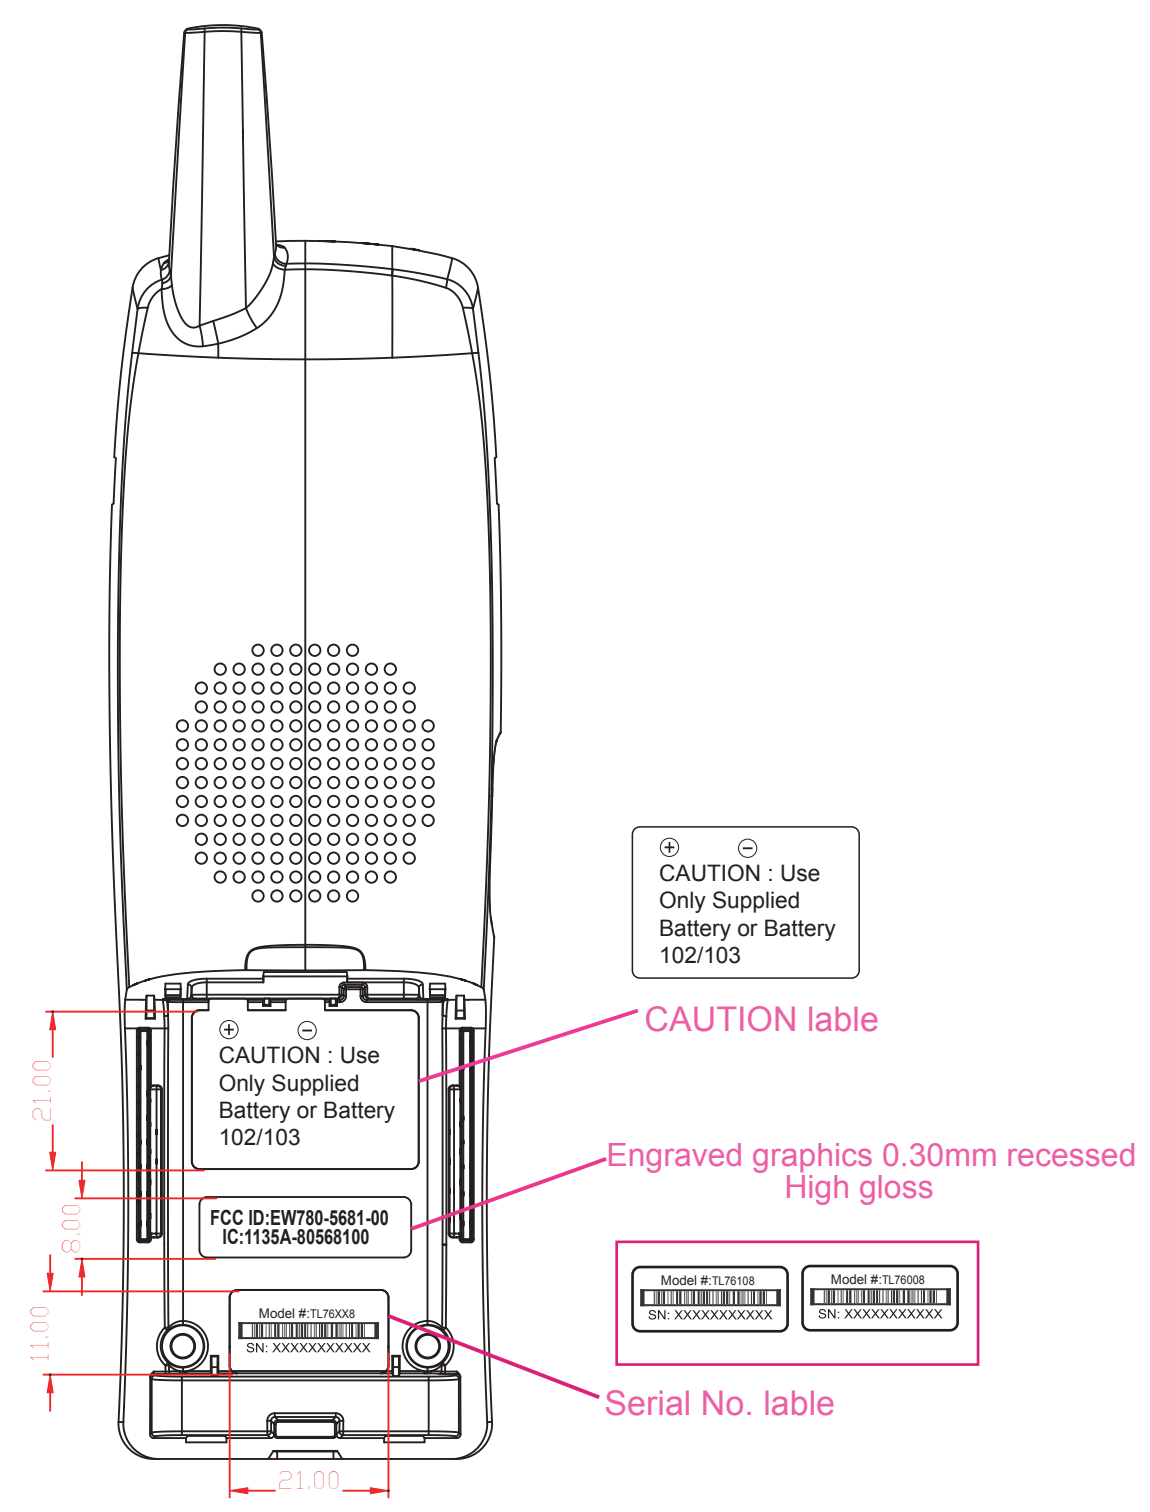

TL76XX8 30-008523 BS BTM EN

Engraved graphics 0.30mm recessed
High Gloss

BS BTM (1)

TL76XX8 30-008512 HS REAR ENGRAVING

HS REAR