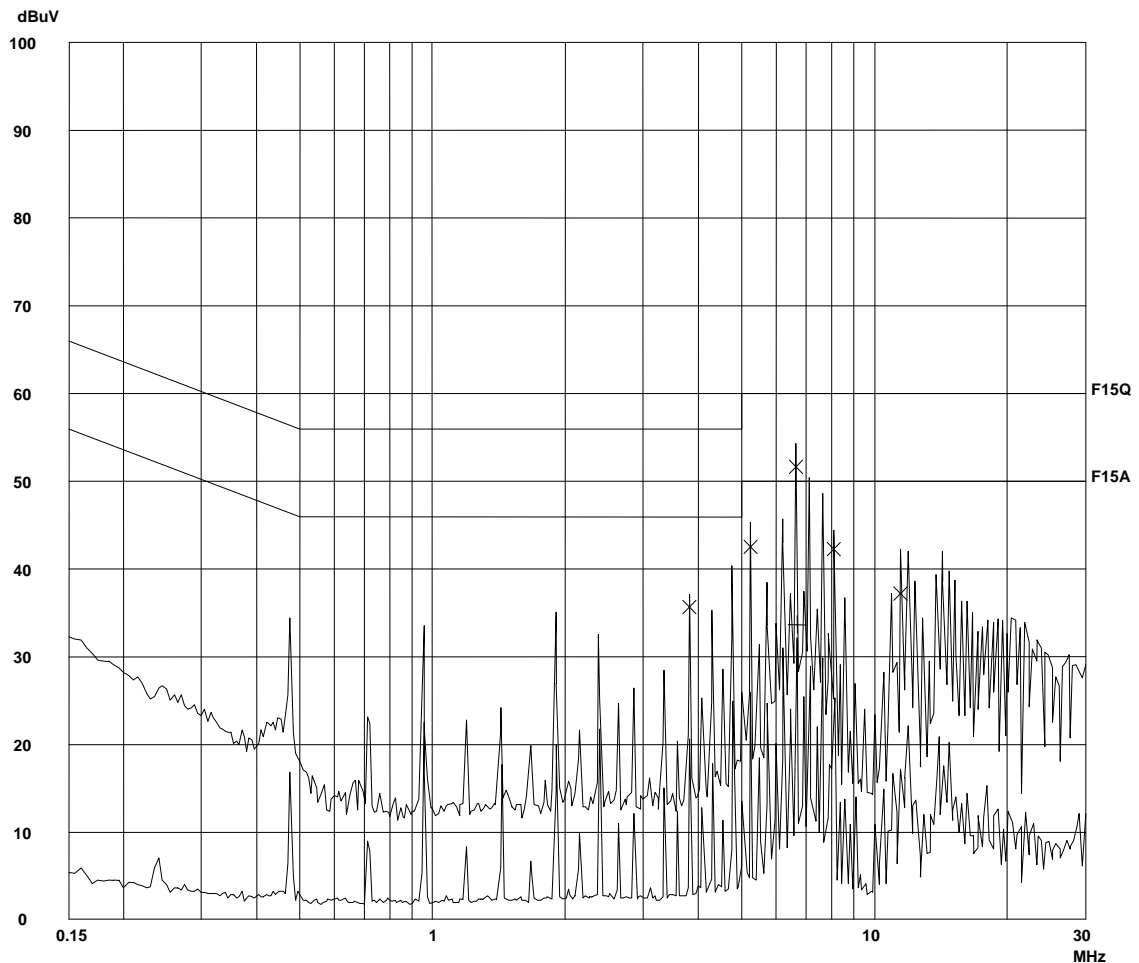

Report No.: 0726817
Model: TL78208
Talk with Charging Mode

Report No.:0726817

Scan Settings (1 Range)

Frequencies			Receiver Settings					
Start	Stop	Step	IF BW	Detector	M-Time	Atten	Preamp	OpRge
150k	30M	5k	10k	PK+AV	10ms	AUTO	LN OFF	60dB

Final Measurement: x QP / + AV
Meas Time: 1 s
Subranges: 16
Acc Margin: 20dB

Transducer No.	Start	Stop	Name
2 1	9k	30M	EW0700
12	9k	30M	EW1449

Ctrl No.: N/A