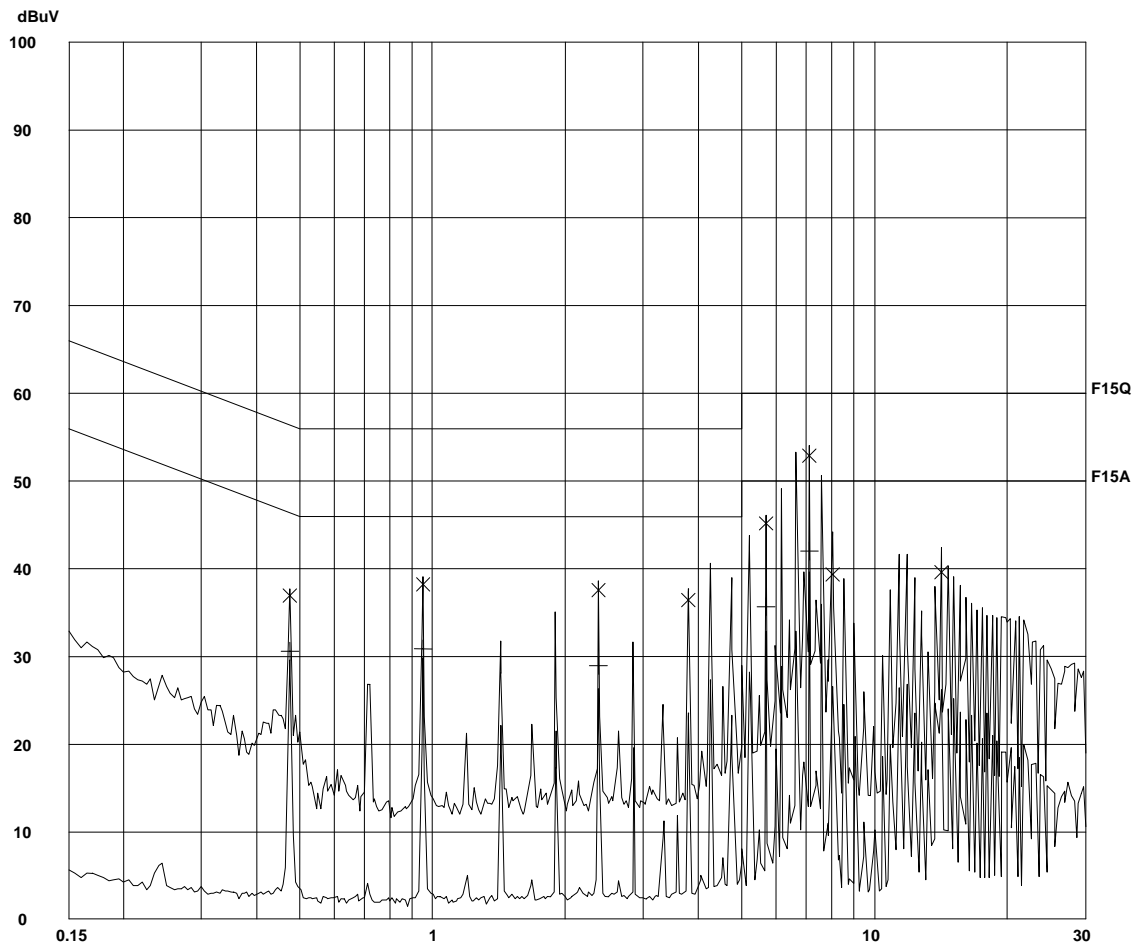

Report No.: 0726817
Model: TL78208
Talk Mode
(with 4 handsets)

Report No.:0726817

Scan Settings (1 Range)

Frequencies			Receiver Settings					
Start	Stop	Step	IF BW	Detector	M-Time	Atten	Preamp	OpRge
150k	30M	5k	10k	PK+AV	10ms	AUTO	LN OFF	60dB

Final Measurement: x QP / + AV

Meas Time: 1 s
Subranges: 16
Acc Margin: 20dB

Transducer No.	Start	Stop	Name
2	1 9k	30M	EW0700
12	9k	30M	EW1449

Report No.: 0726817
Model: TL78208
Talk Mode
(with 4 handsets)

Transducer No.	Start	Stop	Name
2 1	9k	30M	EW0700
12	9k	30M	EW1449

Ctrl No.: N/A

Report No.: 0726817
Model: TL78208
Talk with Charging Mode

Report No.:0726817

Scan Settings (1 Range)

|----- Frequencies -----||----- Receiver Settings -----|
Start Stop Step IF BW Detector M-Time Atten Preamp OpRge
150k 30M 5k 10k PK+AV 10ms AUTO LN OFF 60dB