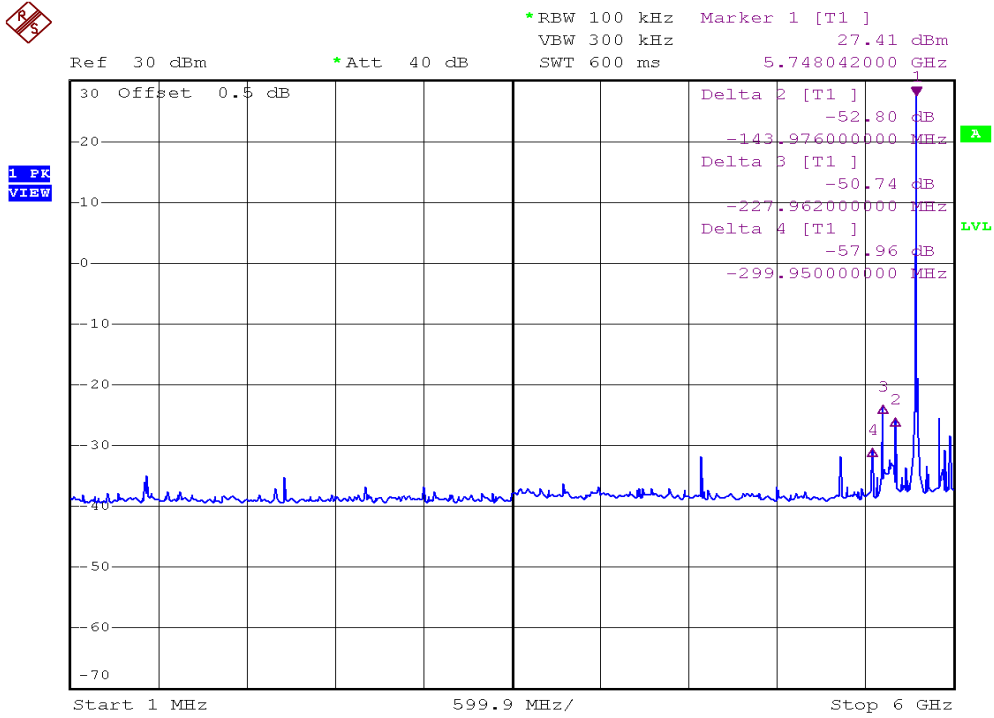

INTERTEK TESTING SERVICES

Out Band Antenna Conducted Emission Plots

Plot B6A1

Plot B6A2

INTERTEK TESTING SERVICES

Out Band Antenna Conducted Emission Plots

Plot B6B1

Plot B6B2

INTERTEK TESTING SERVICES

Out Band Antenna Conducted Emission Plots

Plot B6C1

Plot B6C2