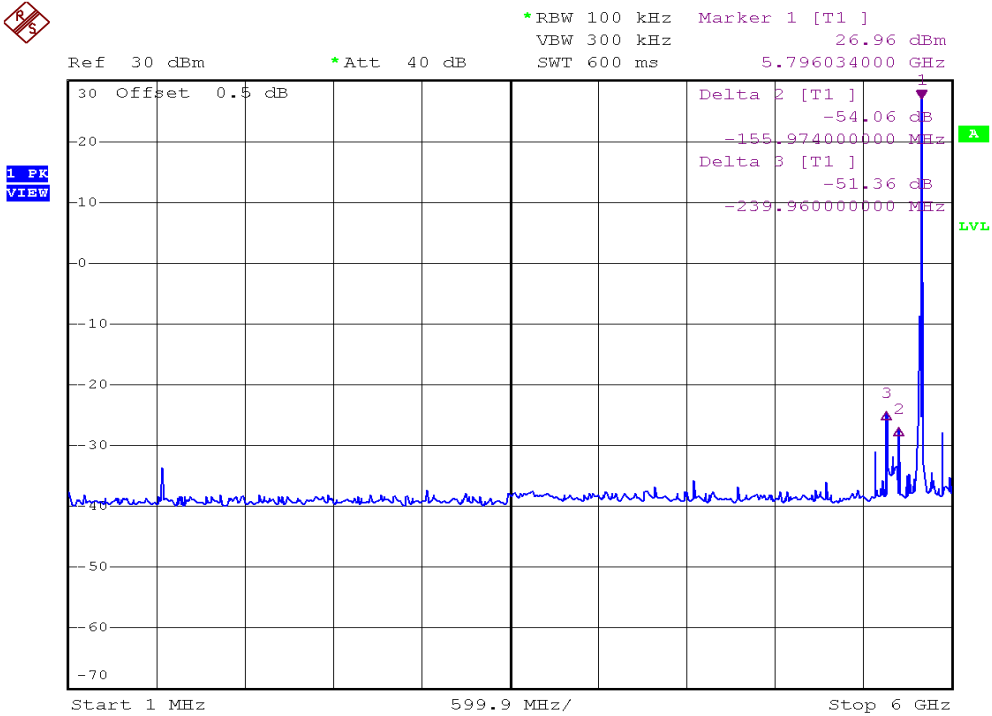

INTERTEK TESTING SERVICES

Out Band Antenna Conducted Emission Plots

Plot B6A1

Plot B6A2

INTERTEK TESTING SERVICES

Out Band Antenna Conducted Emission Plots

Plot B6B1

Plot B6B2

INTERTEK TESTING SERVICES

Out Band Antenna Conducted Emission Plots

Plot B6C1

Plot B6C2