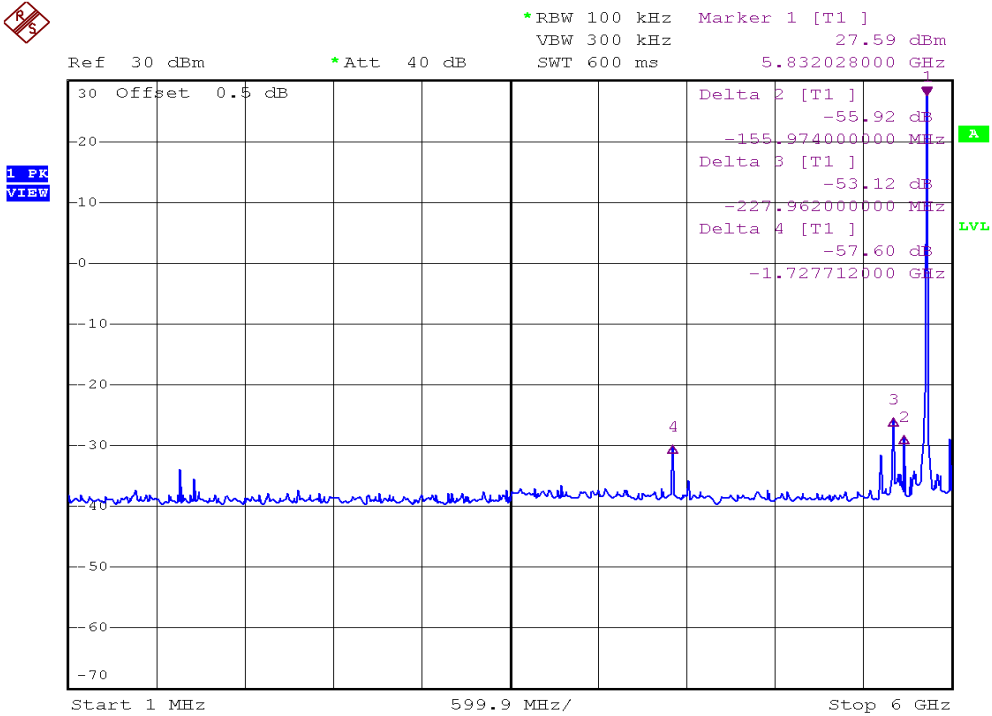

INTERTEK TESTING SERVICES

Out Band Antenna Conducted Emission Plots

Plot B6A1

Plot B6A2

INTERTEK TESTING SERVICES

Out Band Antenna Conducted Emission Plots

Plot B6B1

Plot B6B2

INTERTEK TESTING SERVICES

Out Band Antenna Conducted Emission Plots

Plot B6C1

Plot B6C2